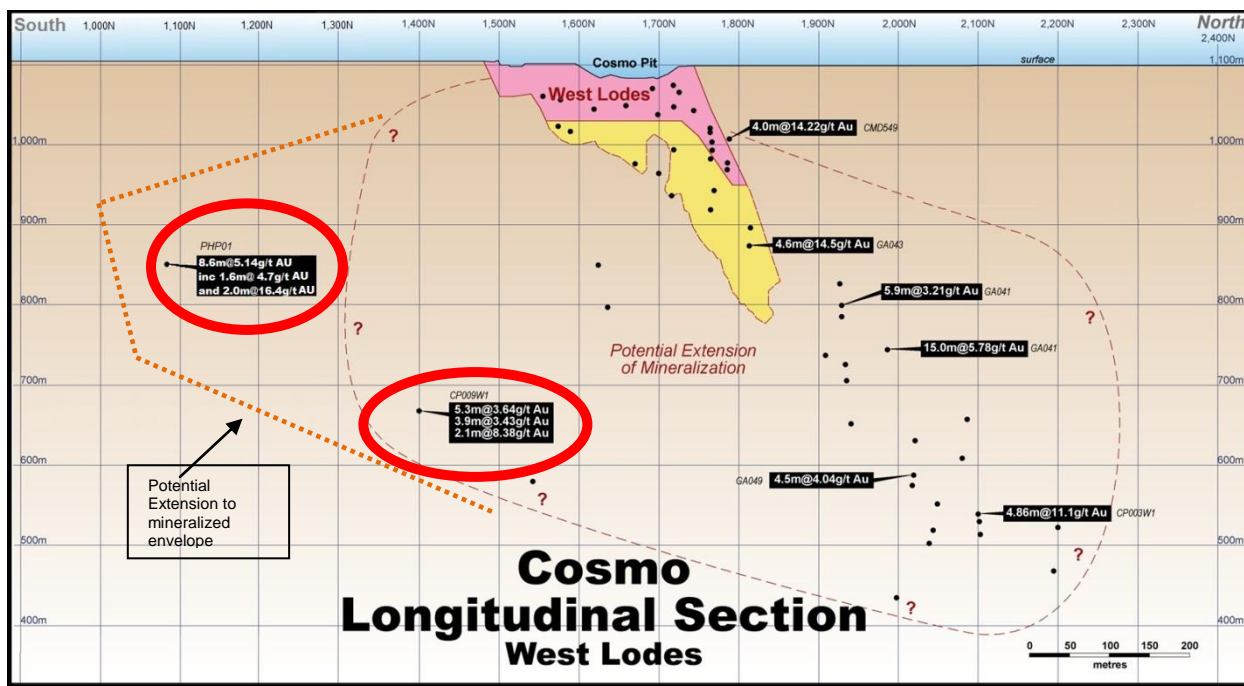

Figure 1: Crocodile Gold Northern Territory Location Map

Fig. 2: 3D Perspective of Cosmo Deeps and Drill Hole Intercept

**Figure 3 - Cosmo West Lode Longitudinal Section**

**Figure 4 - Cross Section of holes PHP1 and CP009W1**