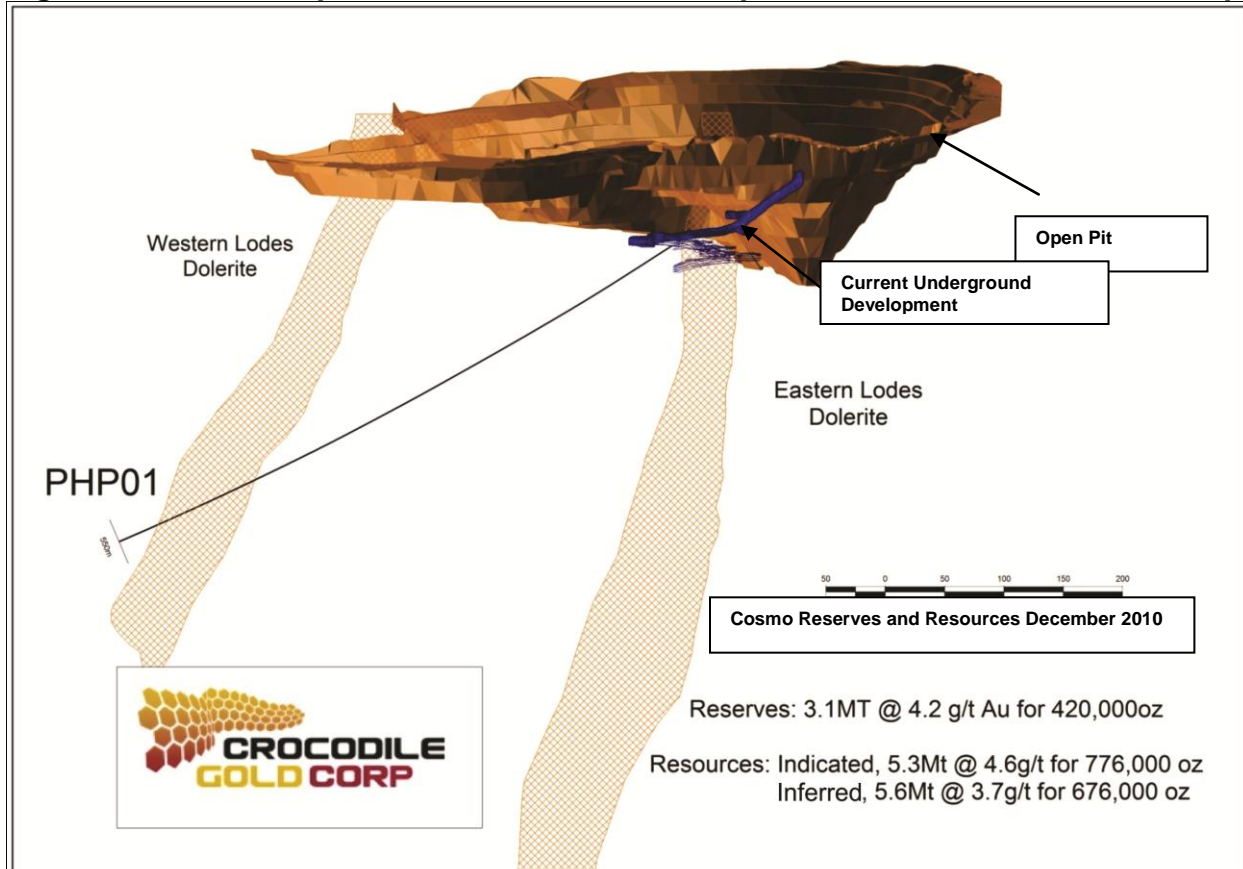

Figure 1: Crocodile Gold Northern Territory Location Map

Fig. 2: 3D Perspective of Cosmo Deeps and Drill Hole Intercept

**Figure 3 - Cosmo West Lode Longitudinal Section**

**Figure 4 - Cross Section of holes PHP1 and CP009W1**