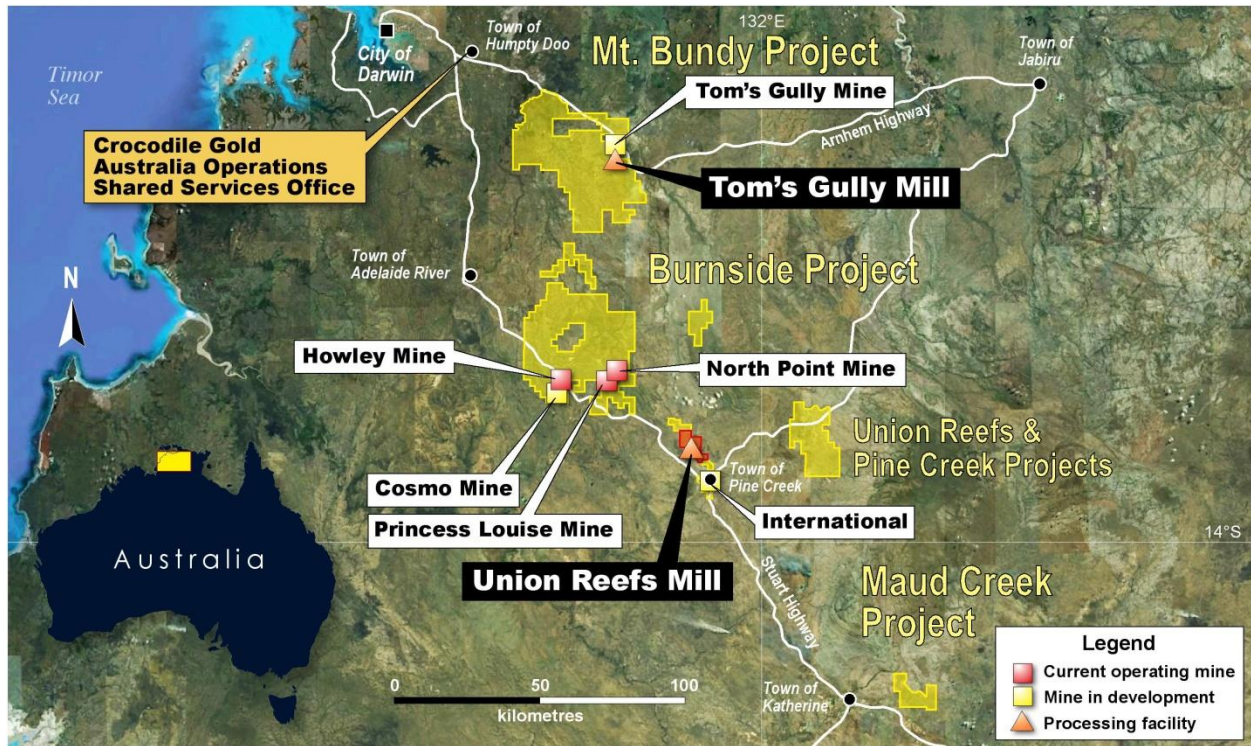

Figure 1: Crocodile Gold Northern Territory Location Map

Fig. 2: 3D Perspective of Cosmo Deeps and Drill Hole Intercept

**Figure 3 - Cosmo West Lode Longitudinal Section**

**Figure 4 - Cross Section of holes PHP1 and CP009W1**