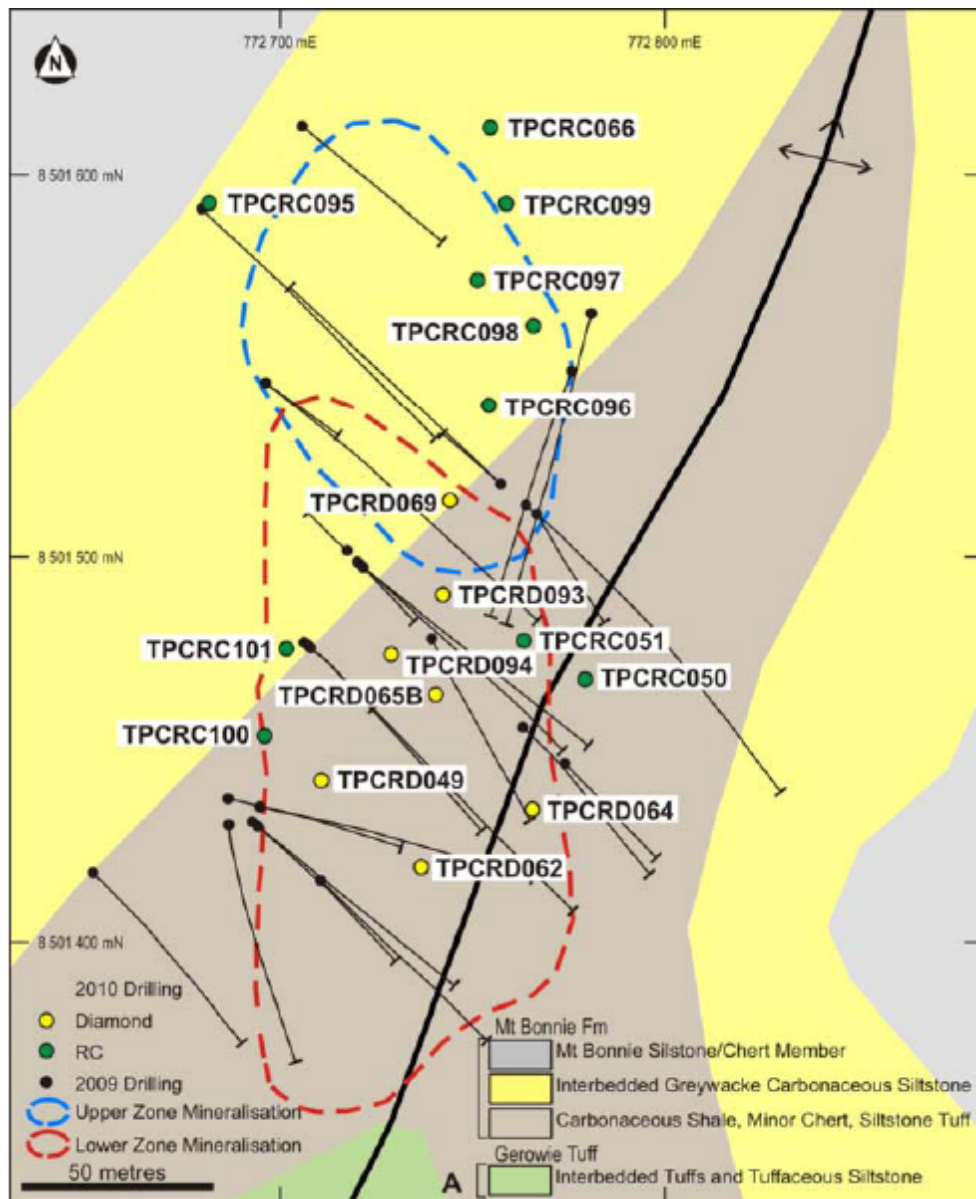

Figure 1: Crocodile Gold/Thundelarra JV Location Map

Figure 2: Crocodile Gold/Thundelarra JV Drill Plan

Figure 3: Location Plan of Hole TPCRC066