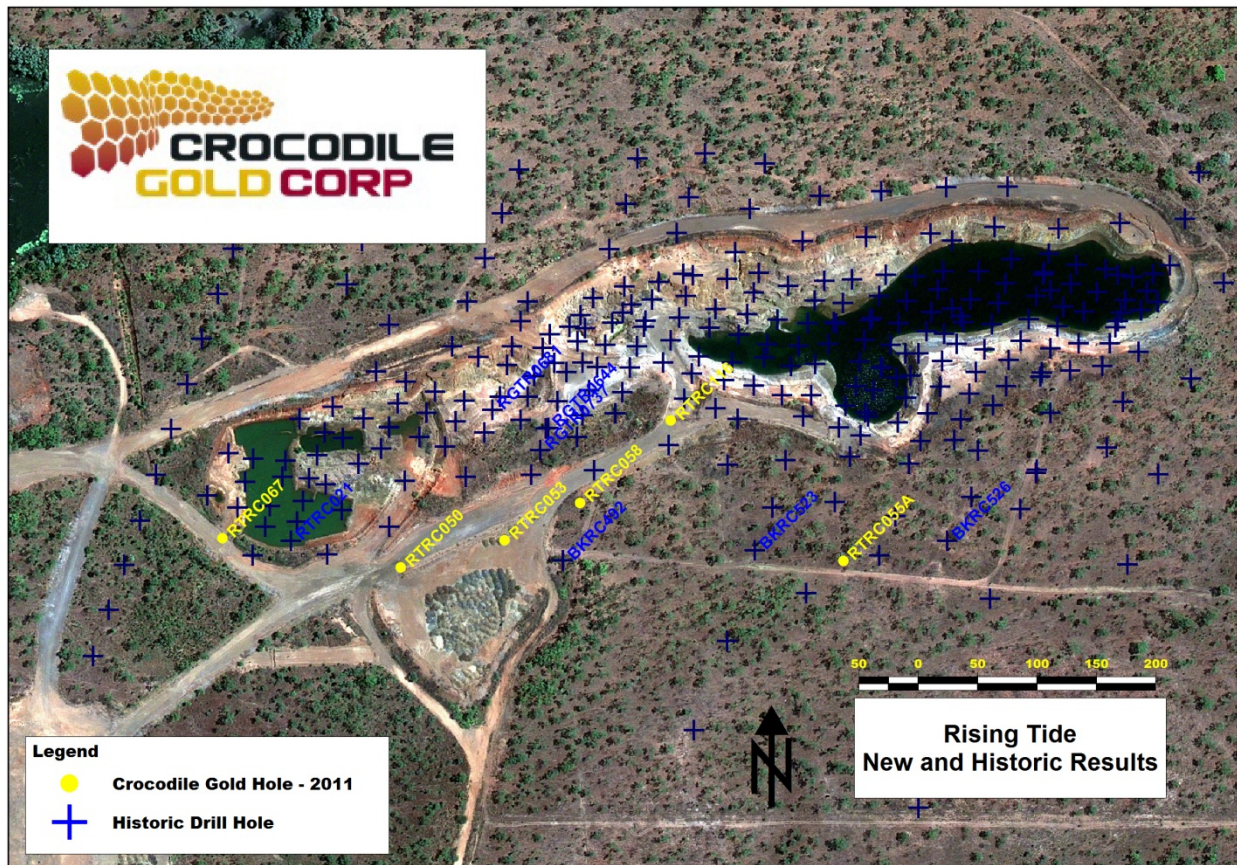

Figure 1: Crocodile Gold Northern Territory Location Map

Figure 2: New and Historic Drill Results

Figure 3: Rising Tide Optimized Pit Shell

**Figure 4: Cross Section of Rising Tide Optimized Pit Shell**