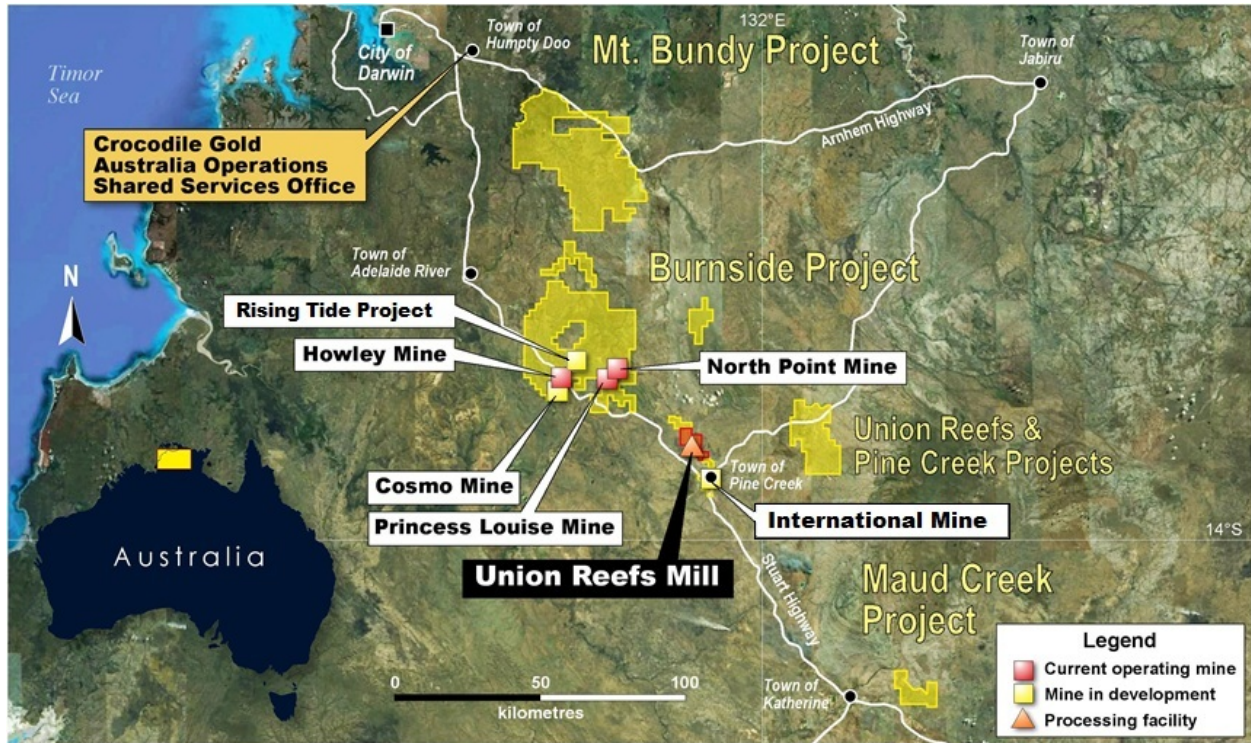

Figure 1: Crocodile Gold Northern Territory Location Map

Figure 2: New and Historic Drill Results

Figure 3: Rising Tide Optimized Pit Shell

**Figure 4: Cross Section of Rising Tide Optimized Pit Shell**