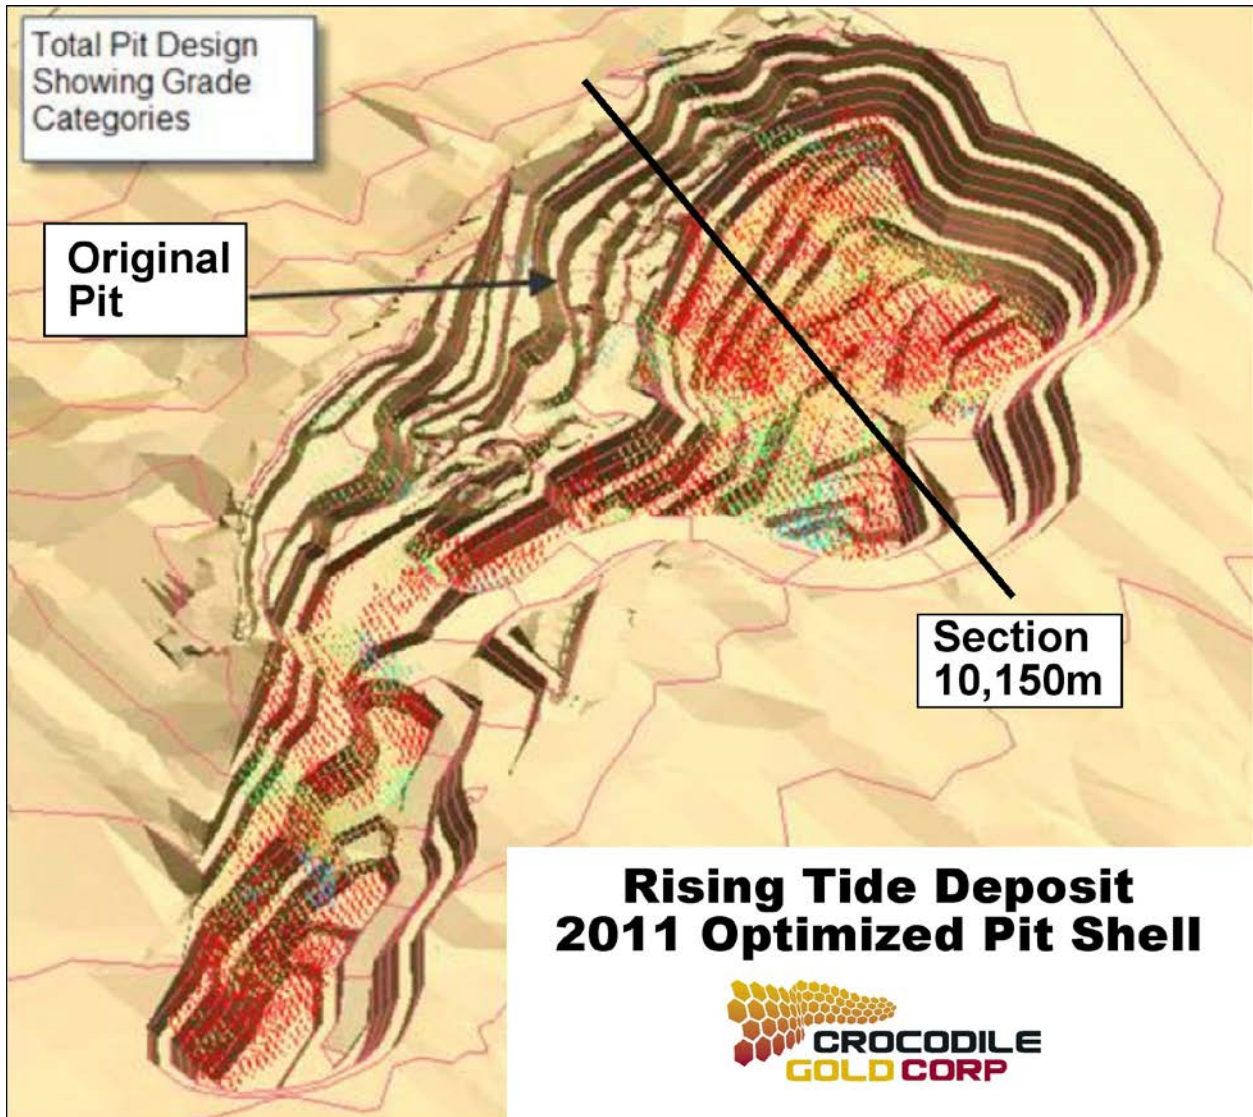

Figure 1: Crocodile Gold Northern Territory Location Map

Figure 2: New and Historic Drill Results

Figure 3: Rising Tide Optimized Pit Shell

**Figure 4: Cross Section of Rising Tide Optimized Pit Shell**