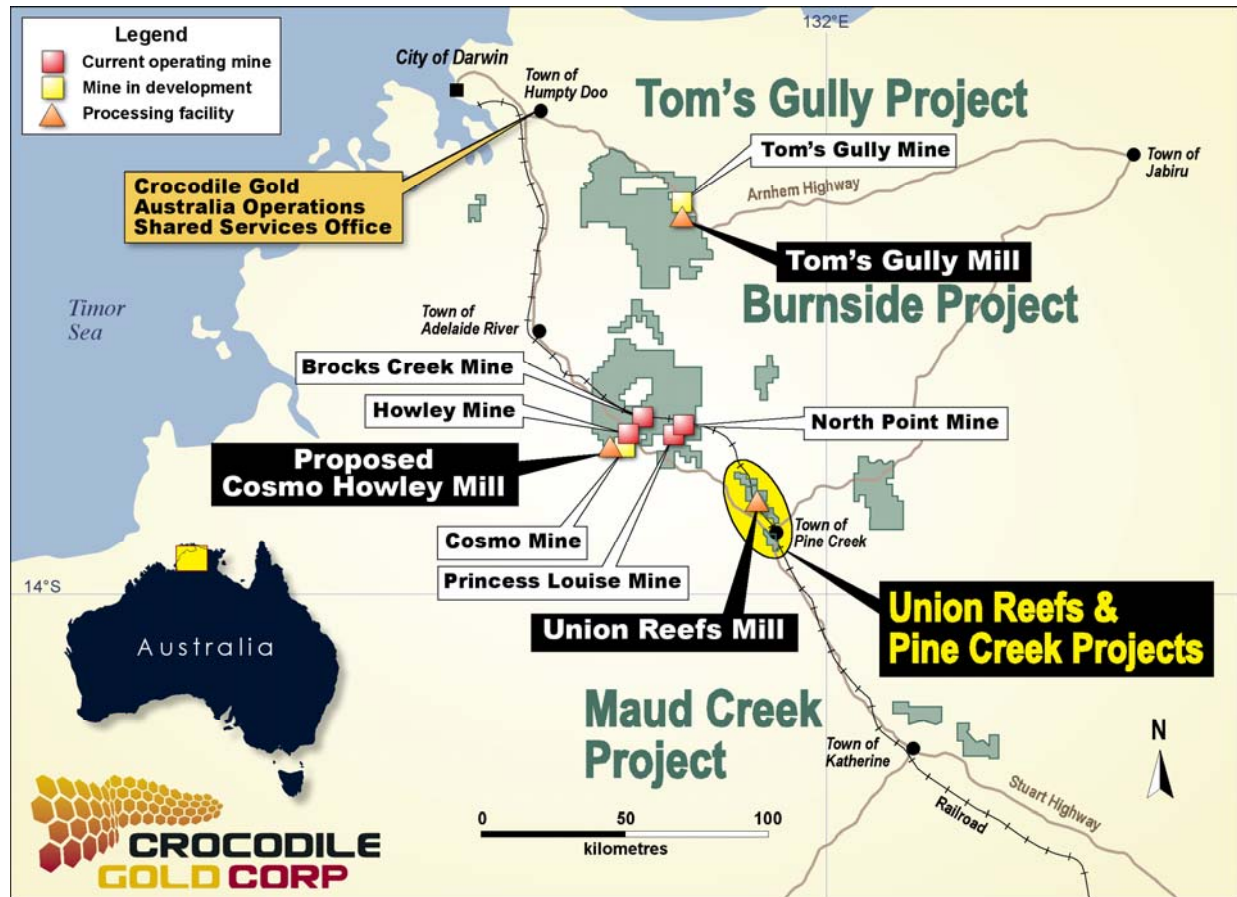

Figure 1: Crocodile Gold Northern Territory Location Map

Figure 2: Pine Creek Area Deposit Location Map