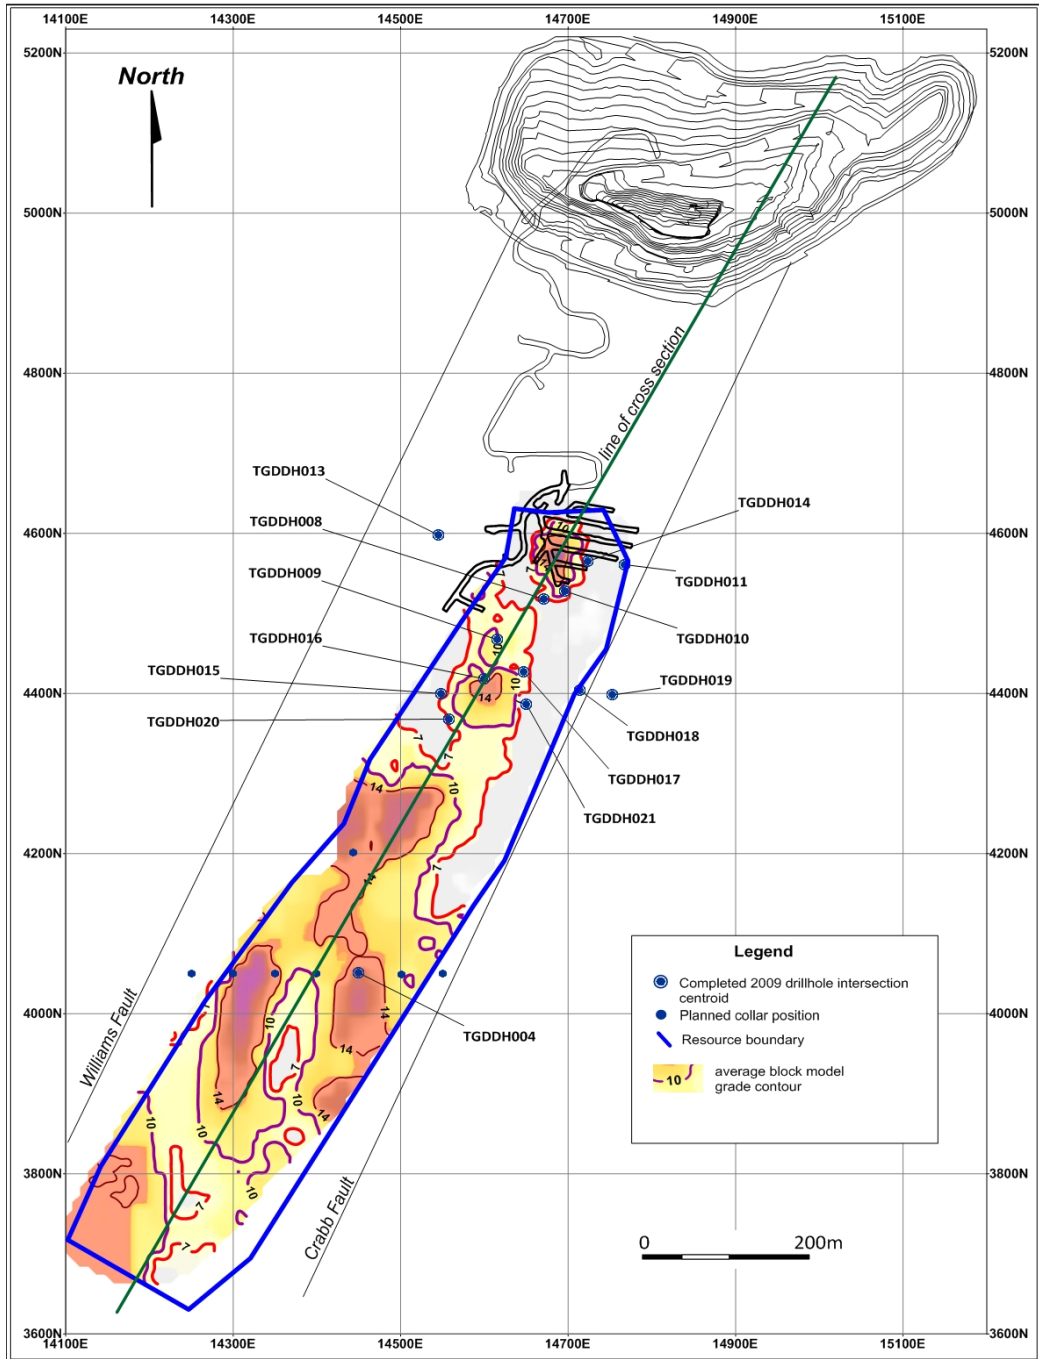

Figure 1: Crocodile Gold Northern Territory Location Map

Figure 2: Tom's Gully Drillhole Location Plan

Figure 3: Tom's Gully Cross Section