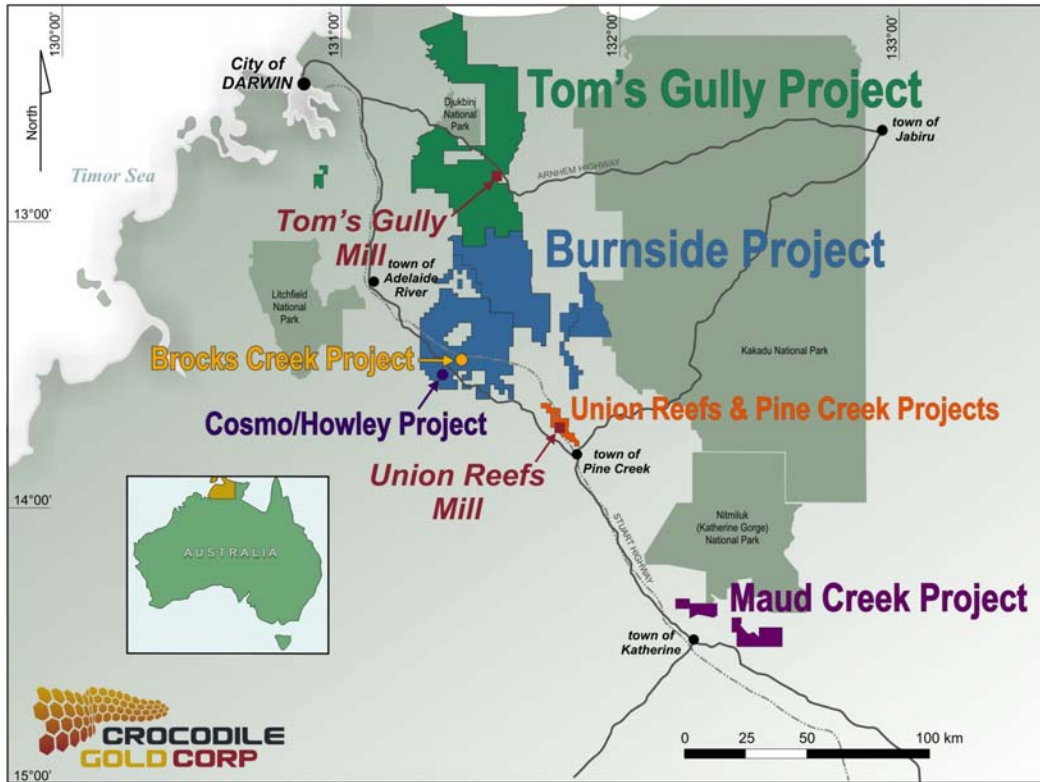

Figure 1: Crocodile Gold Northern Territory Location Map

Figure 2: Cosmo/Howley Plan View

Figure 3: Representative Cross Section (4475N) showing comparison of updated to previously announced resources