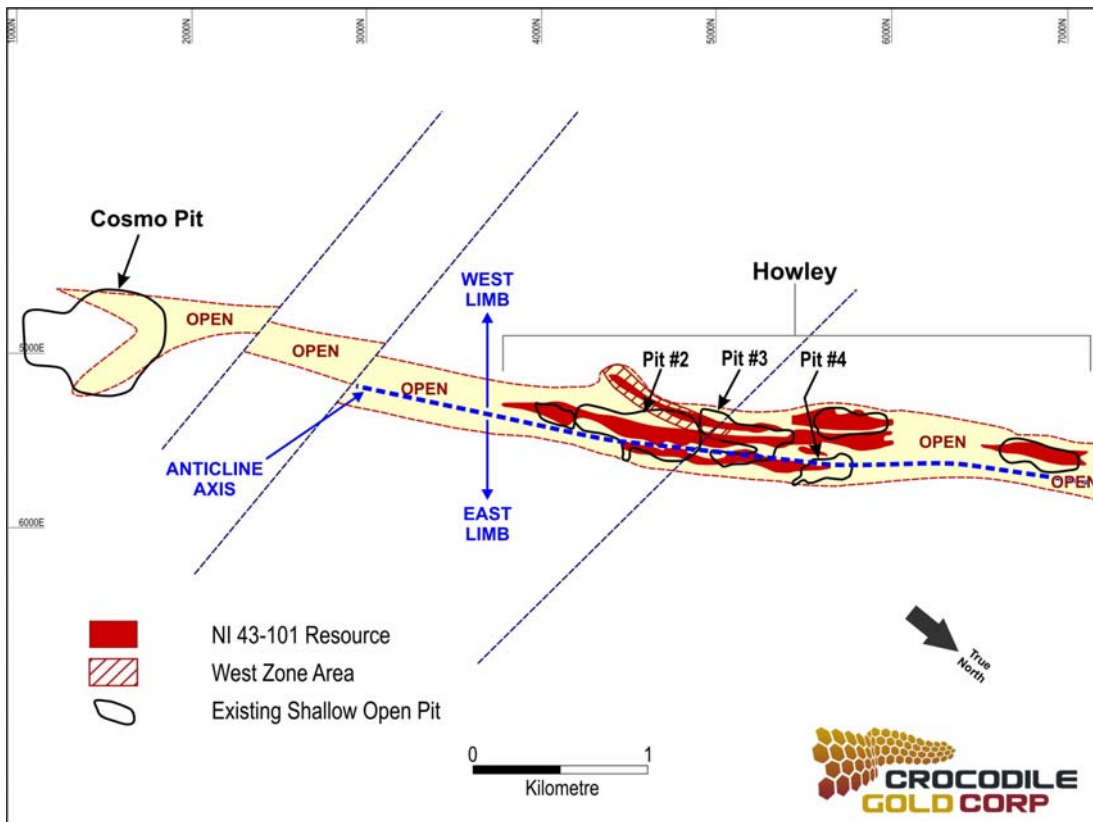

Figure 1: Crocodile Gold Northern Territory Location Map

Figure 2: Cosmo/Howley Plan View

Figure 3: Representative Cross Section (4475N) showing comparison of updated to previously announced resources