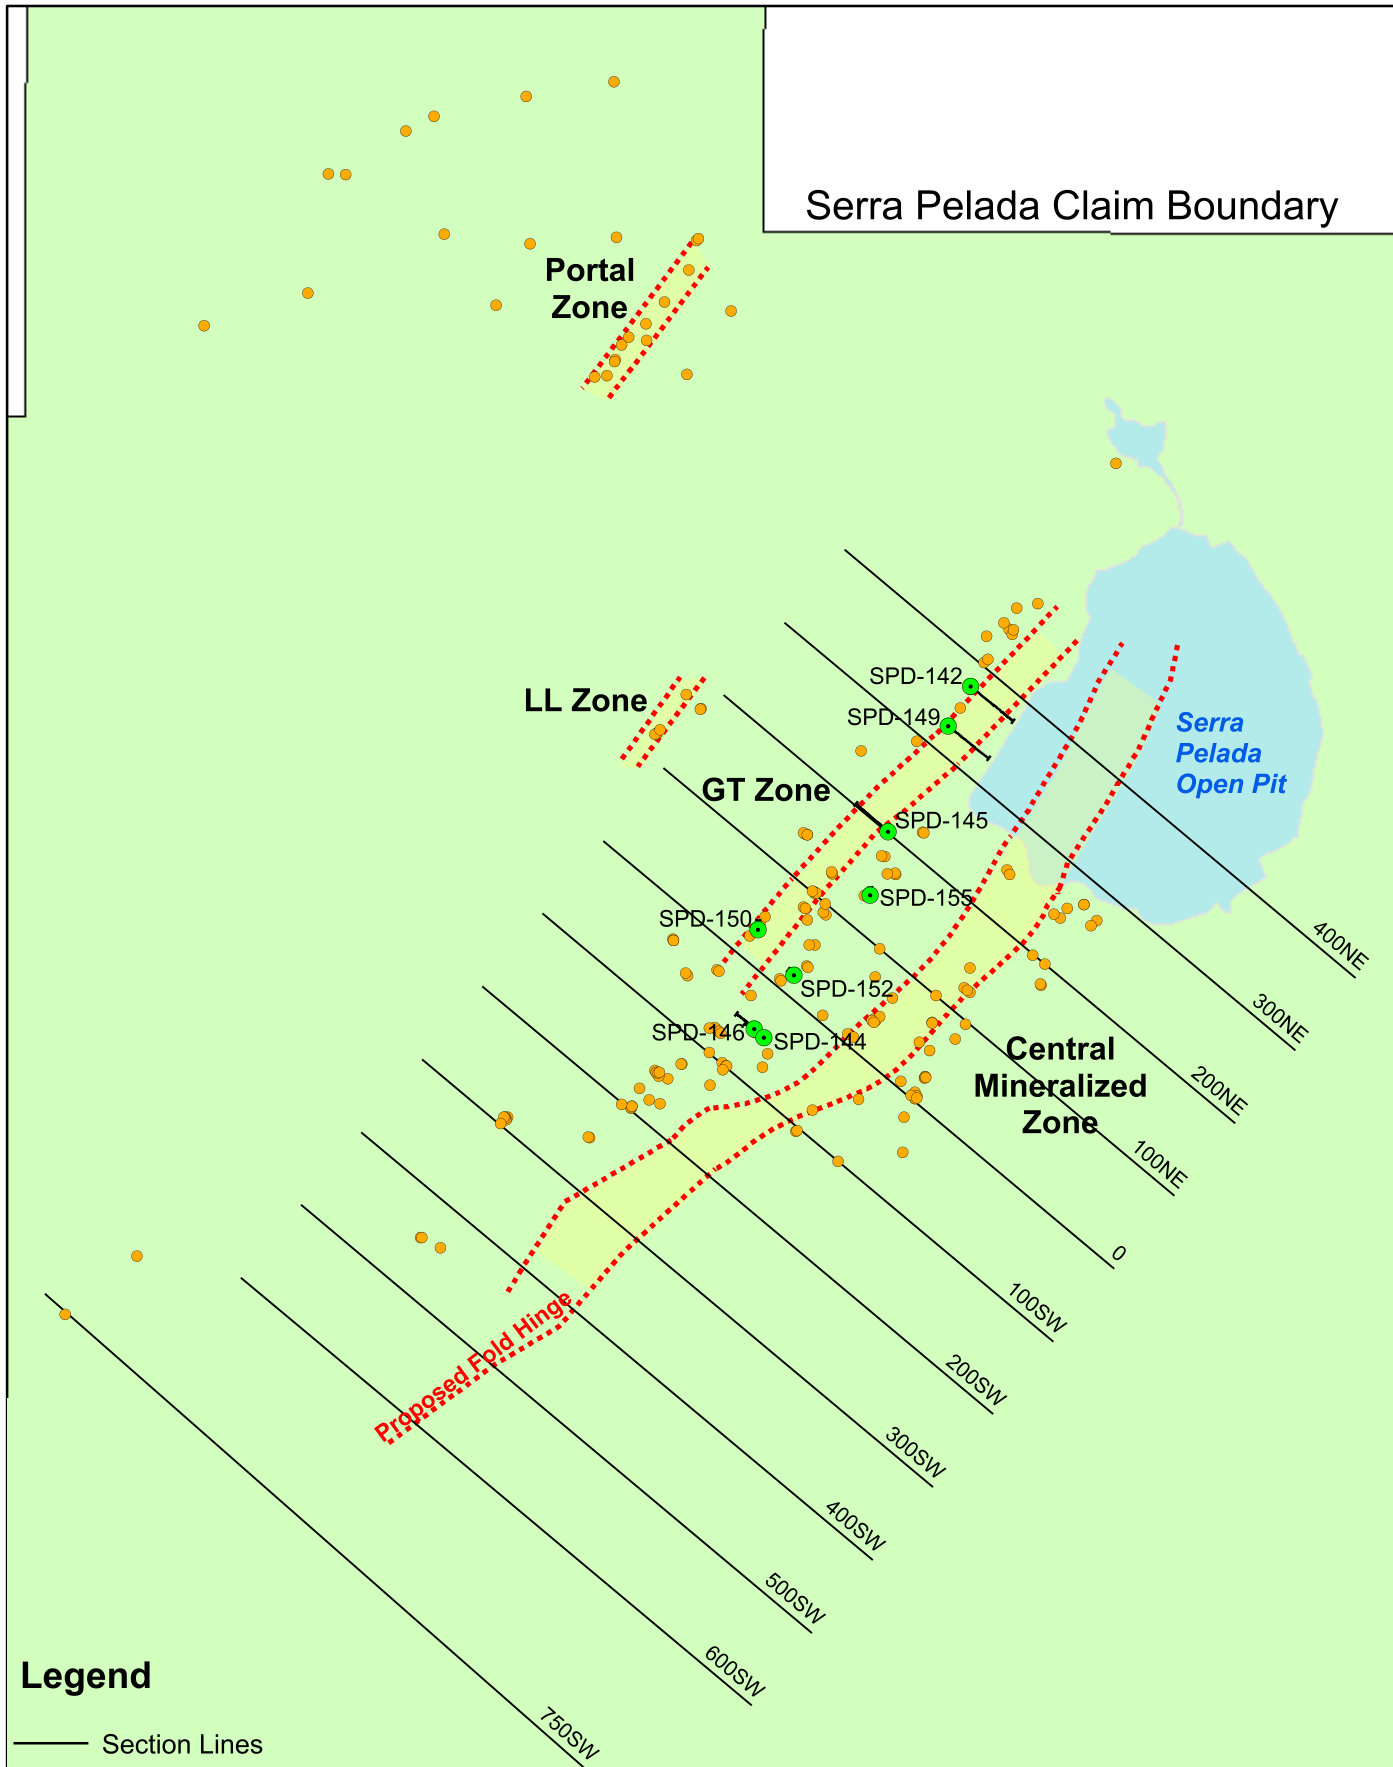

Serra Pelada Claim Boundary

Legend

- Section Lines
- Mineralized Zone
- Concluded Drill Holes
- Current Drill Holes

Serra Pelada
Au-Pt-Pd Mineralized Zones