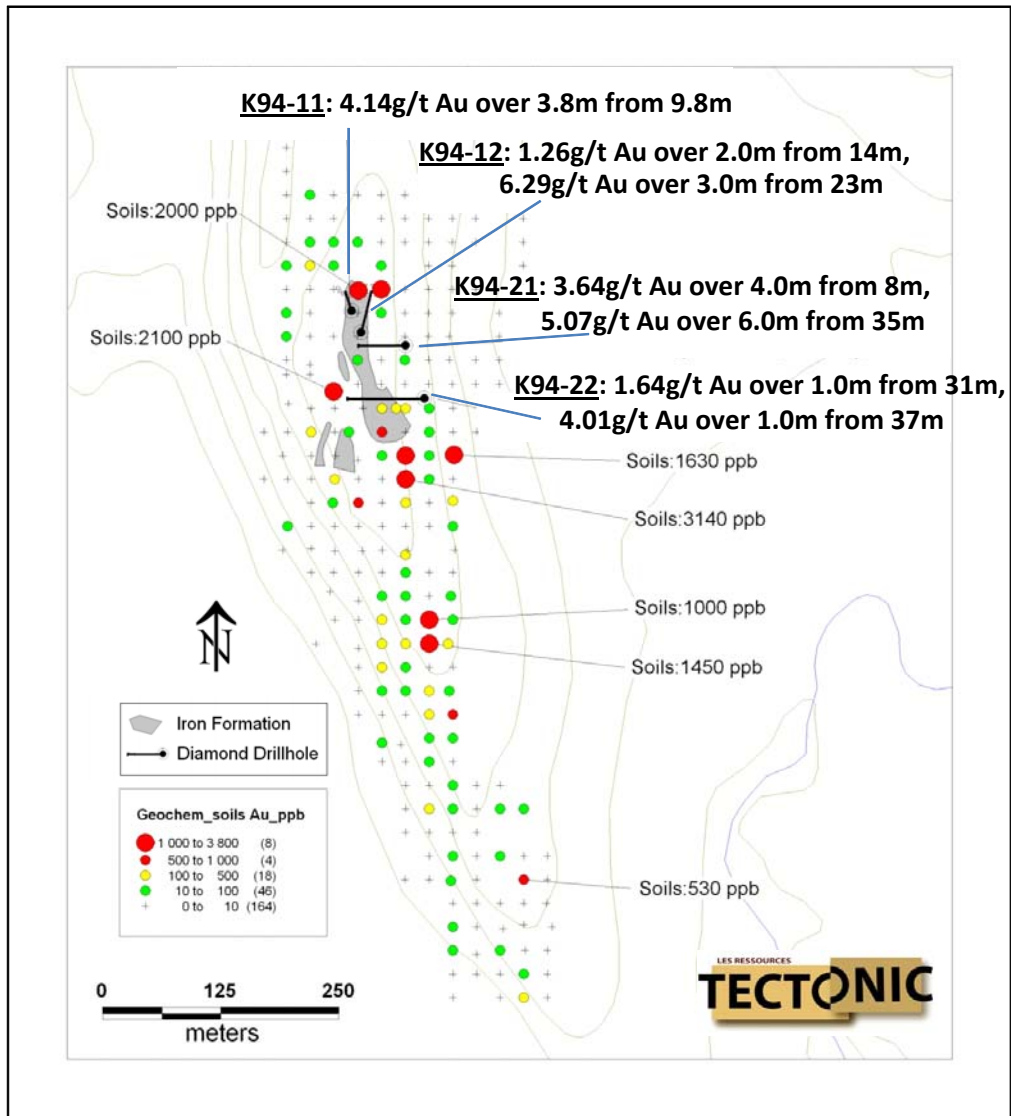

ESCAPE GOLD INC.

KAN PROJECT

Ferricrete showing – Labrador Trough, Nunavik, Quebec

Source Data Notes:

- 1) The technical data in this presentation is historical in nature and not NI 43-101 compliant.
- 2) This information was filed with the Quebec MRN by Kennecott Canada Inc.
- 3) Geochem data compiled by: Les Ressource Tectonic Inc.