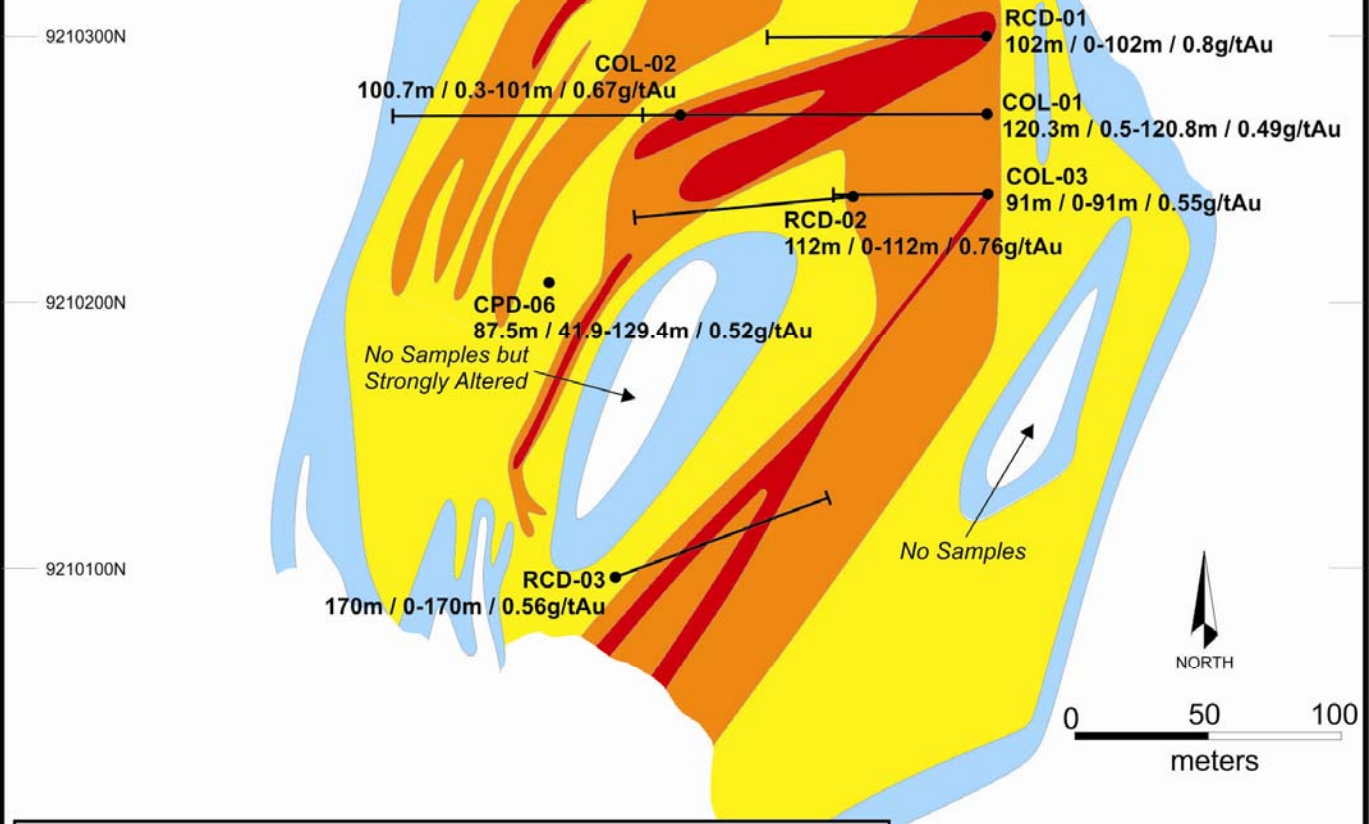

Estrella Gold
CORPORATION

Colpayoc Gold Project, Yanacocha Gold District, Peru Daylight Zone
Gold Values in Trench Samples (1 meter chip channel)

764000E 764100E