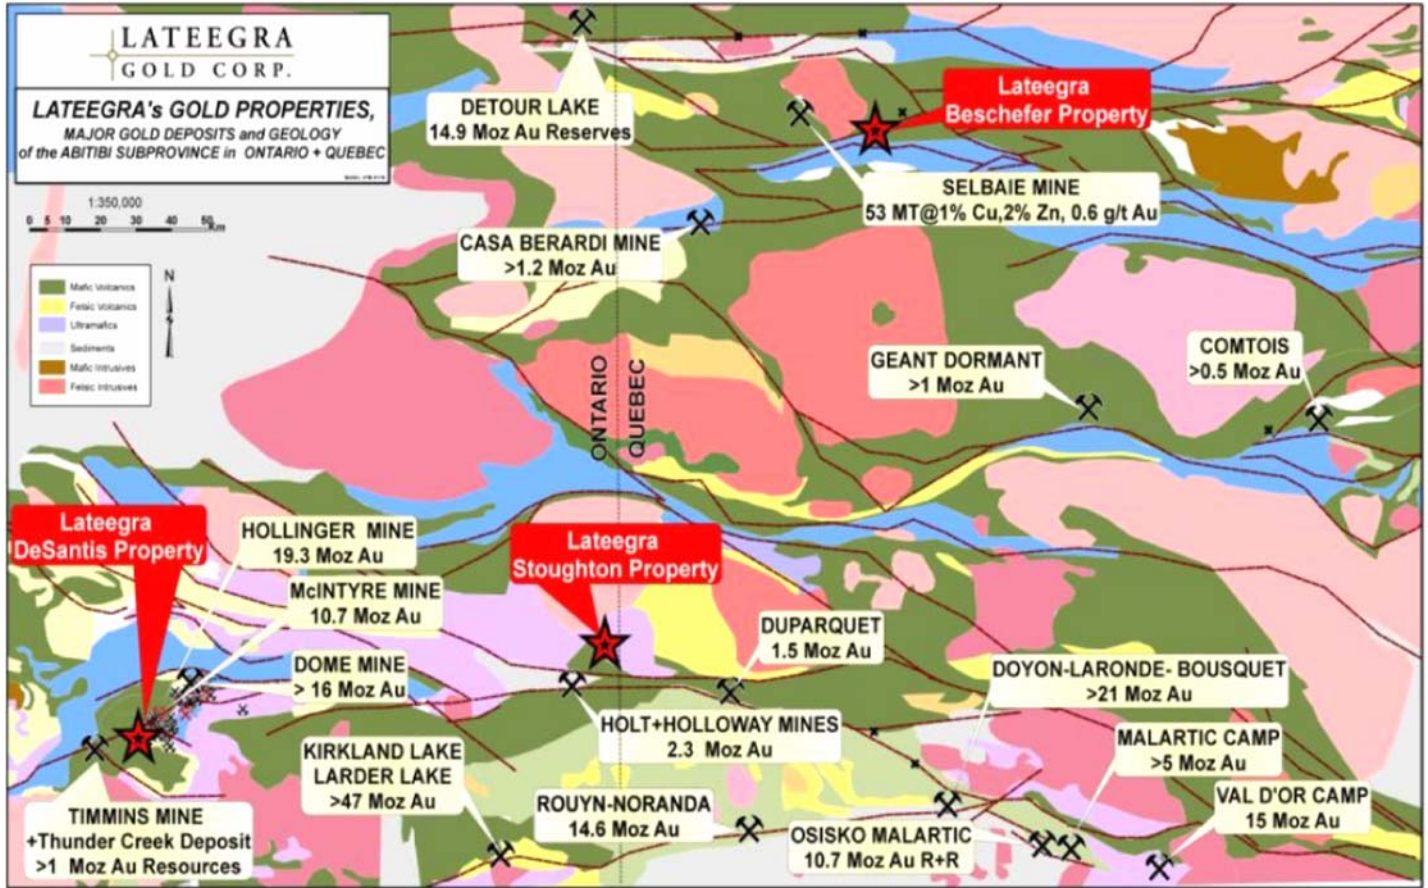

Map 1: Location Map – DeSantis, Beschefer and Stoughton Properties

Key:
 ⚡ Current or Past Producing Mine or District
 Gold Production in troy ounces or Resources + Reserves where noted.
 ✖ Gold Prospect
 ★ Lateegra Gold Property.