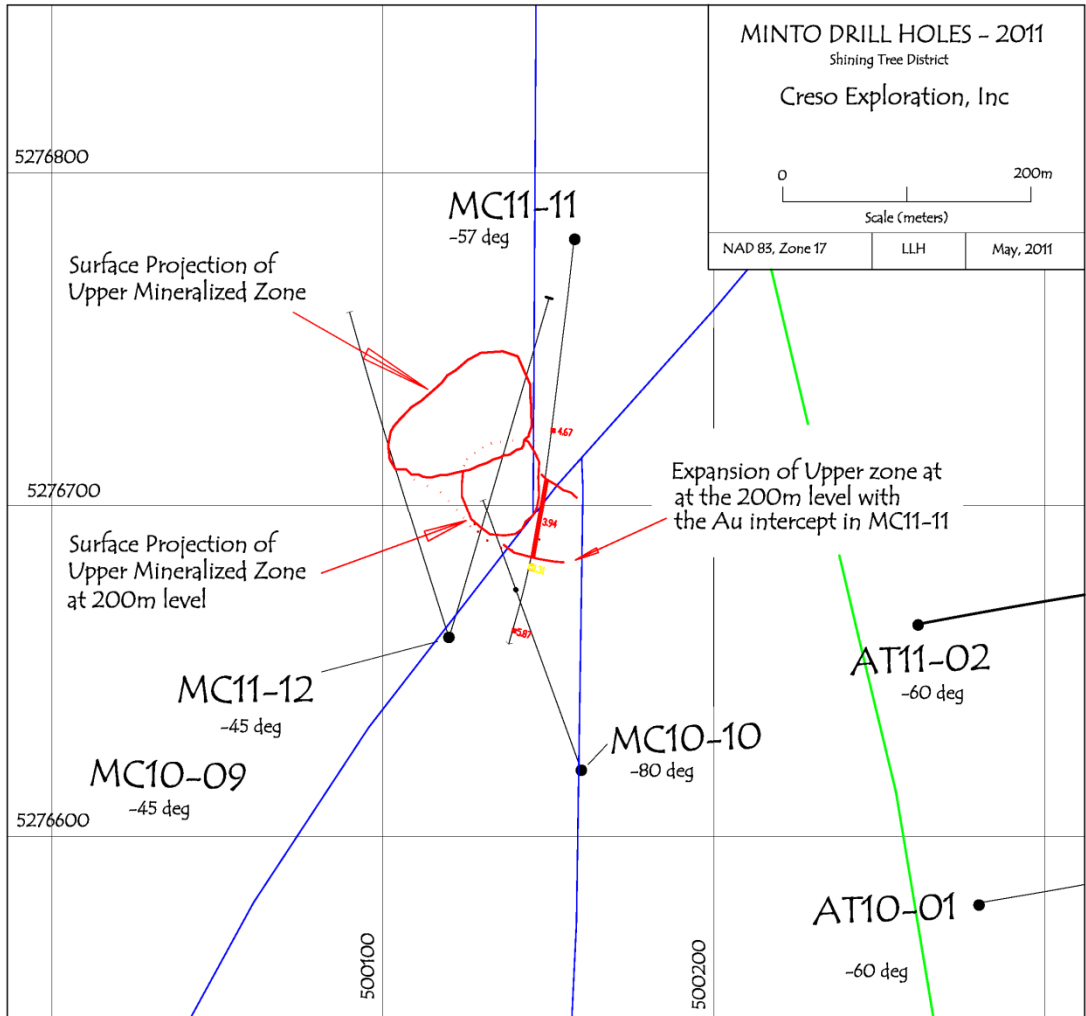

Figure 1. Plan Map of the Minto and Athena Drilling, 2010 and 2011, Shining Tree District, NE Ontario.

Figure 2. Plan Map of 2010 and 2011 drill holes and selected intercepts at Minto and Athena, Shining Tree District, NE Ontario.