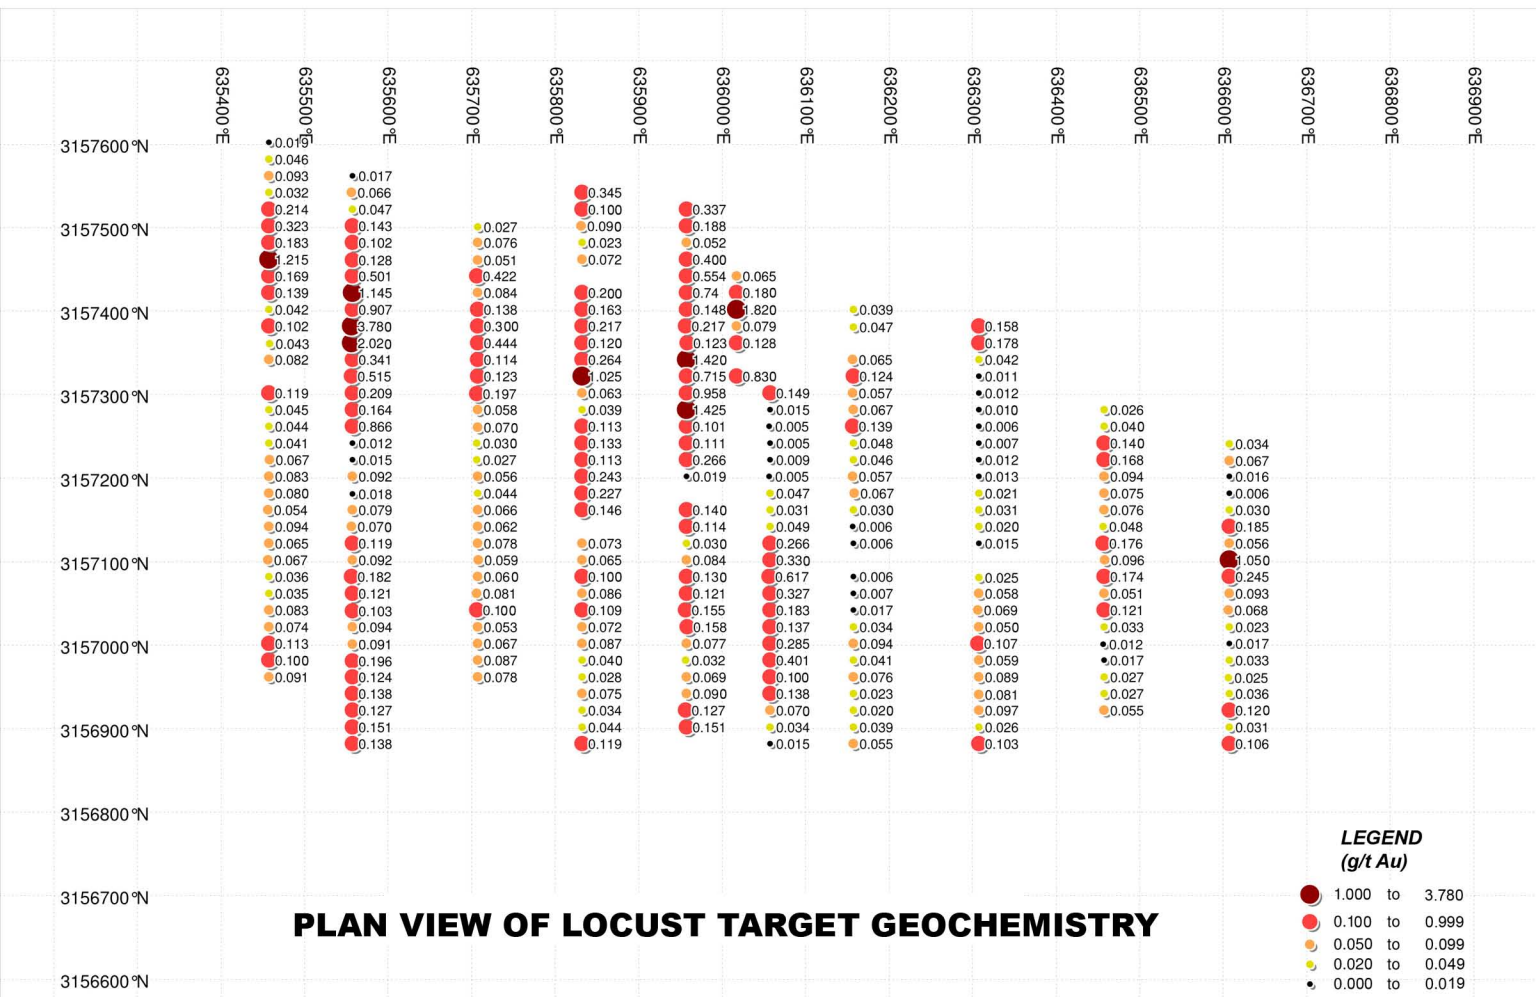

LOCUST TARGET GOLD GEOCHEMISTRY AND HYPERSENSITIVE RESPONSE ON 3D SATELLITE IMAGERY

PLAN VIEW OF LOCUST TARGET GEOCHEMISTRY