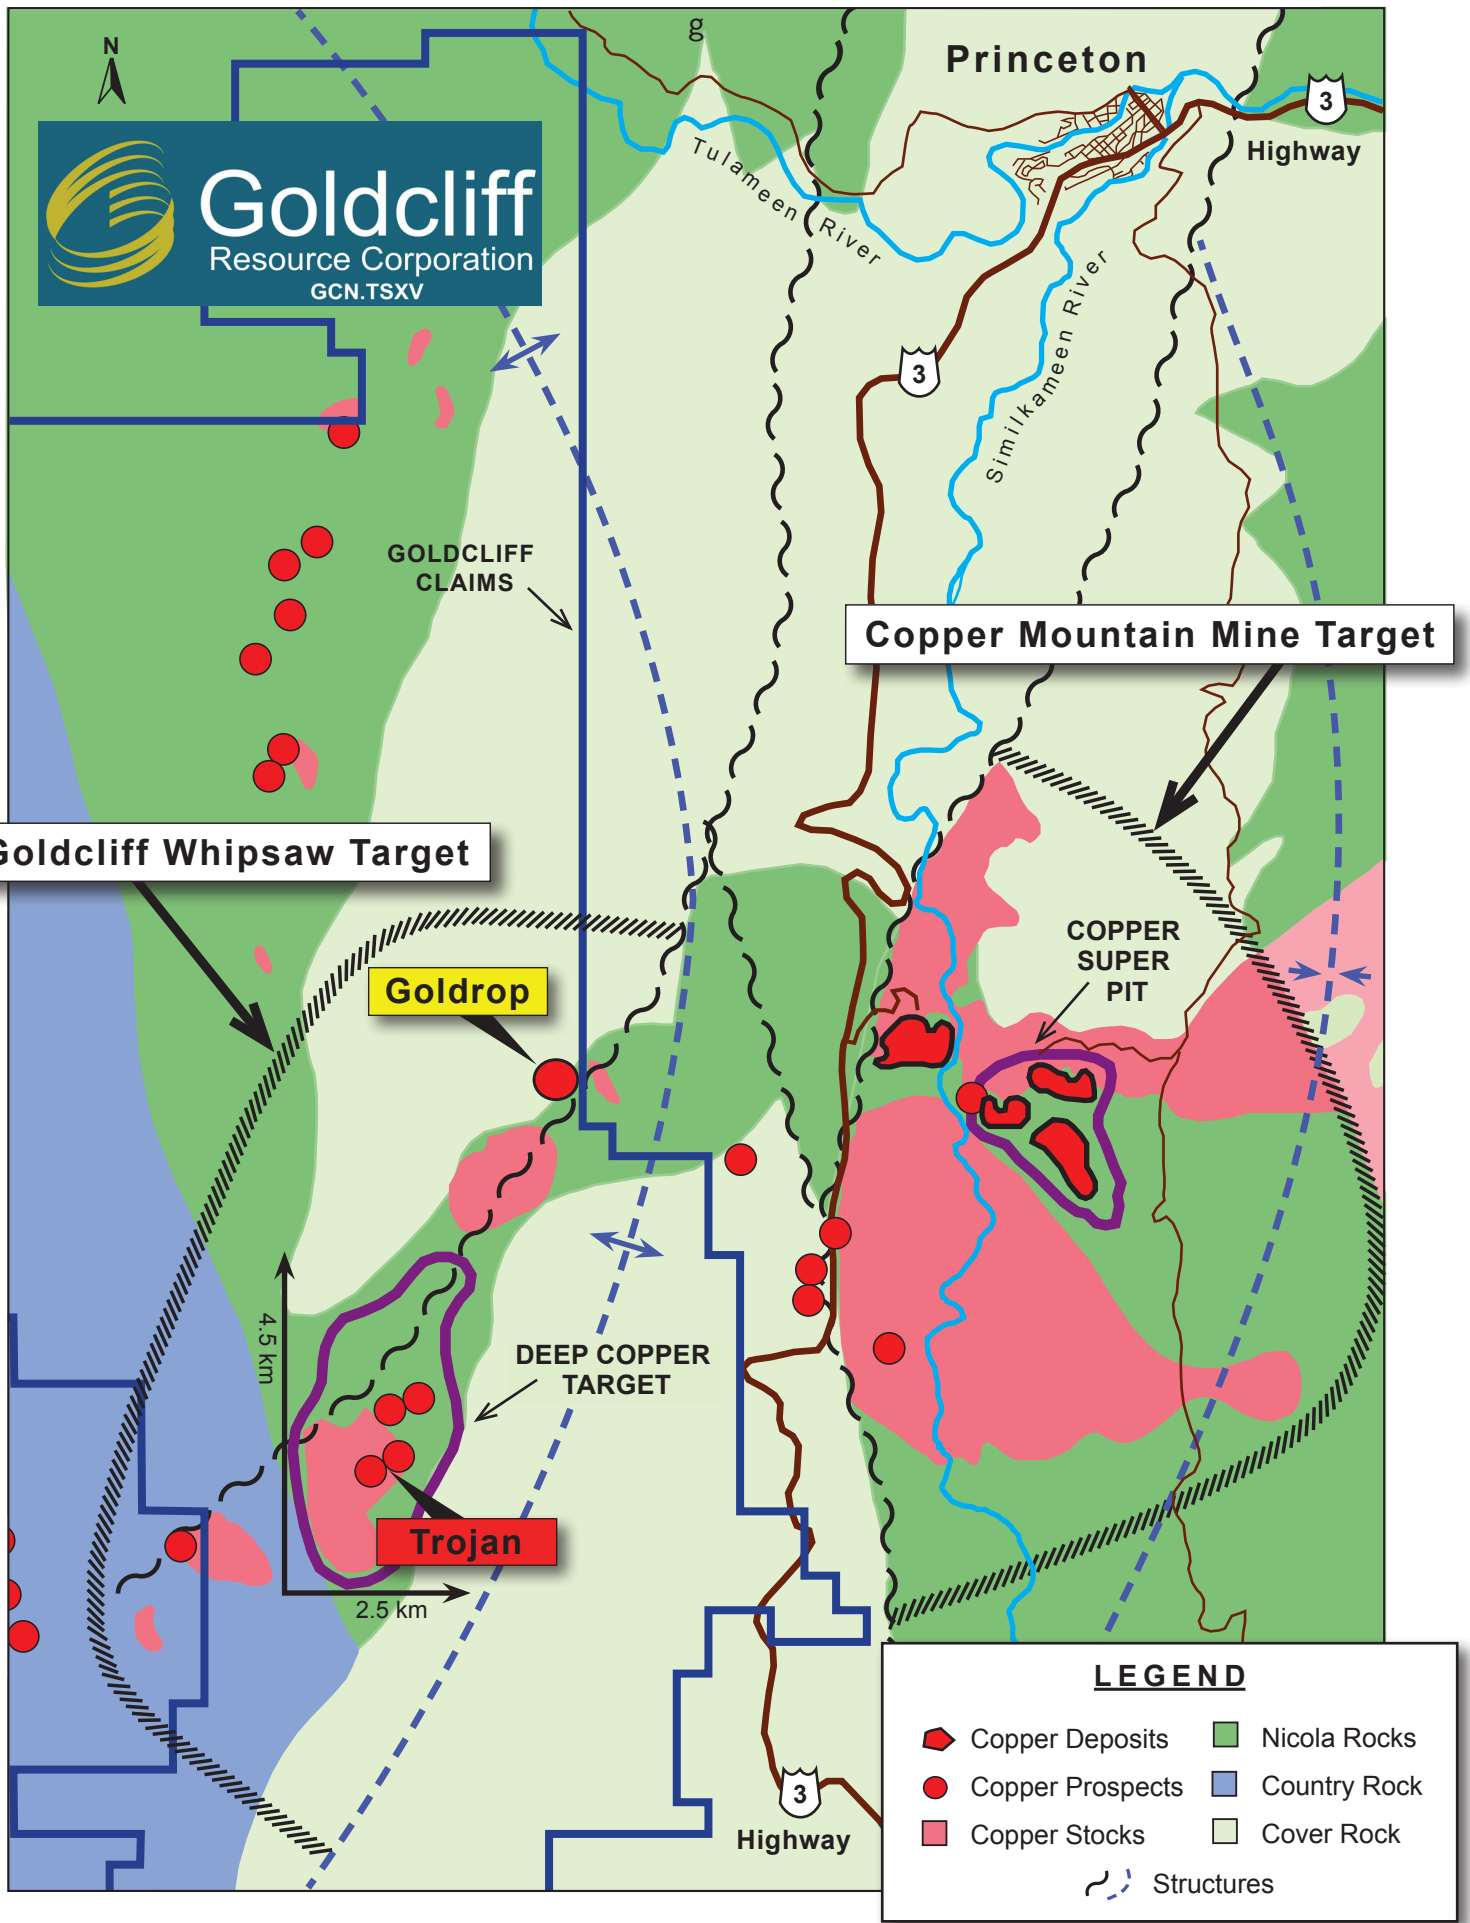

GOLDCLIFF TULAMEEN PROJECT
 Whipsaw Target, Copper Mountain District, British Columbia, Canada

LEGEND

- ◆ Copper Deposits
- Copper Prospects
- Copper Stocks
- Nicola Rocks
- Country Rock
- Cover Rock
- - - Structures