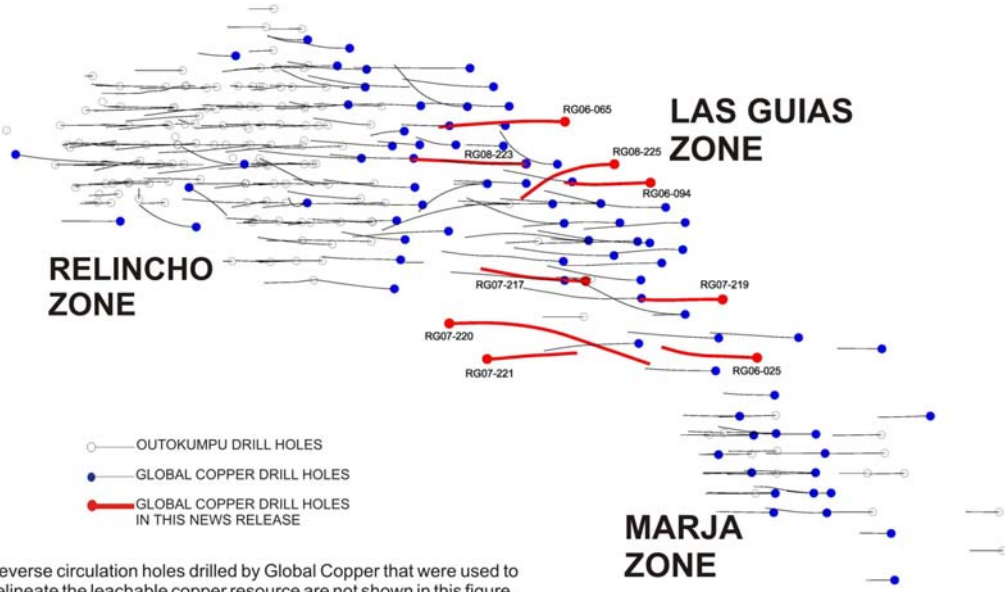

# LOCATION MAP

- OUTOKUMPU DRILL HOLES
- GLOBAL COPPER DRILL HOLES
- GLOBAL COPPER DRILL HOLES IN THIS NEWS RELEASE

Reverse circulation holes drilled by Global Copper that were used to delineate the leachable copper resource are not shown in this figure.