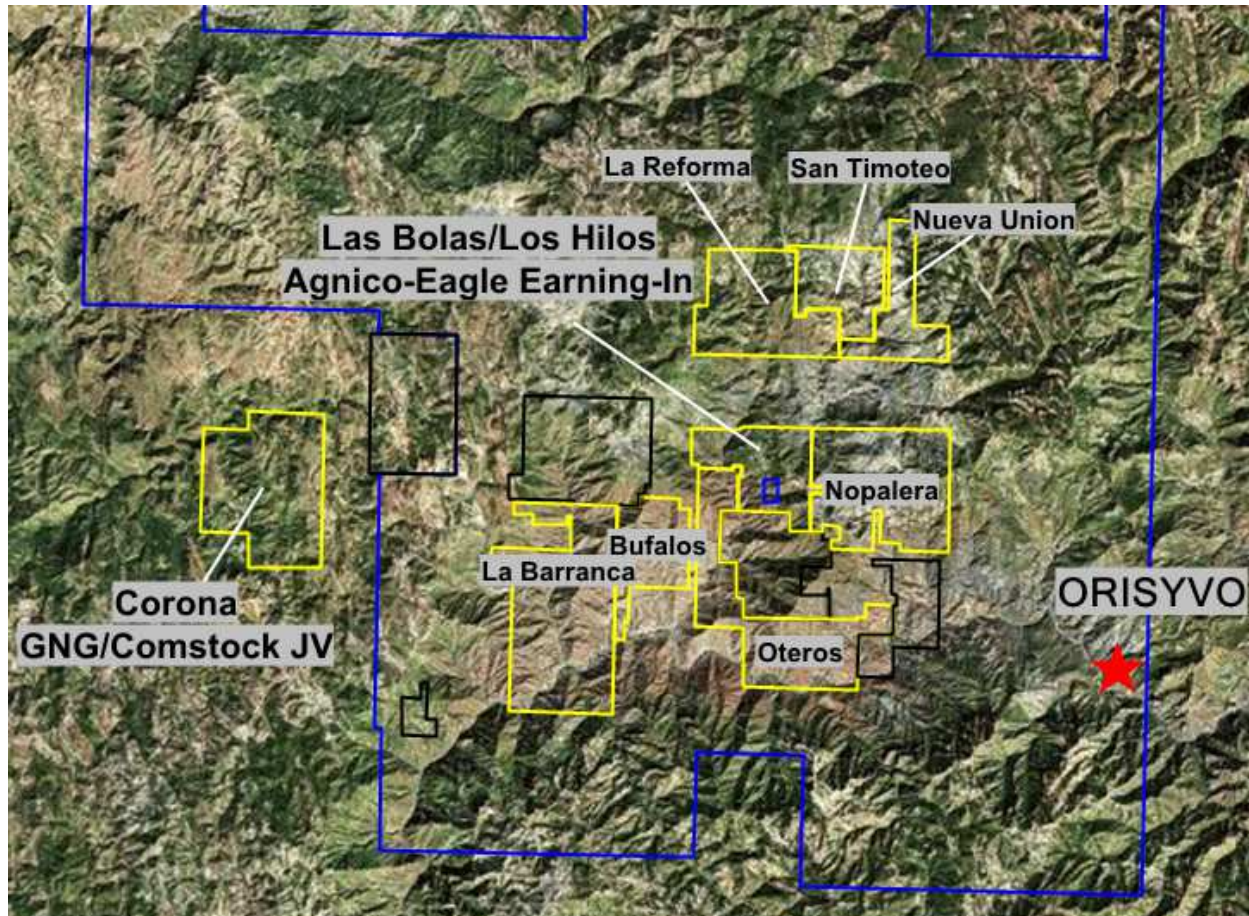

URUACHIC MINING DISTRICT

Figures to Accompany GNG News Release February 29, 2012

LEGEND

- Yellow – GNG 100% owned properties
- Blue – Fresnillo/Peñoles property outline
- Black – Other

LOCATION OF URUACHIC MINING DISTRICT