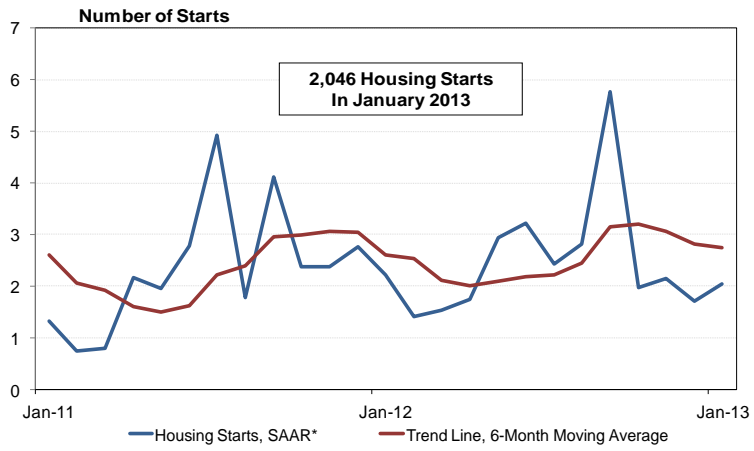

## New Brunswick Housing Starts – Urban Areas

\*SAAR: Seasonally Adjusted Annual Rate