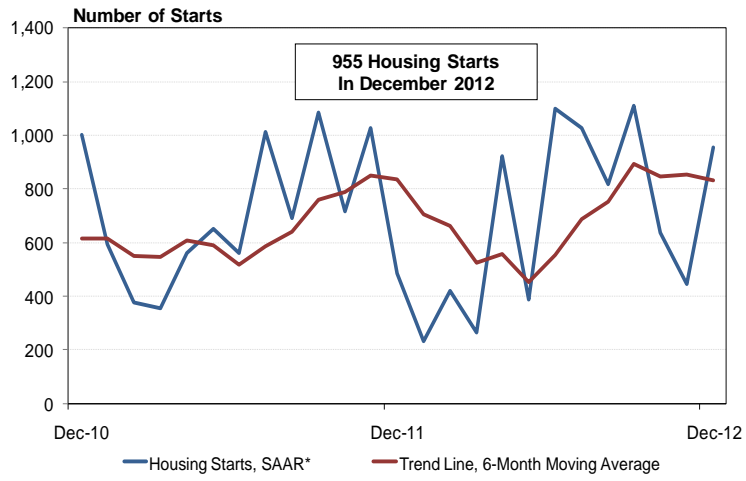

## Prince Edward Island Housing Starts – Urban Areas

\*SAAR: Seasonally Adjusted Annual Rate