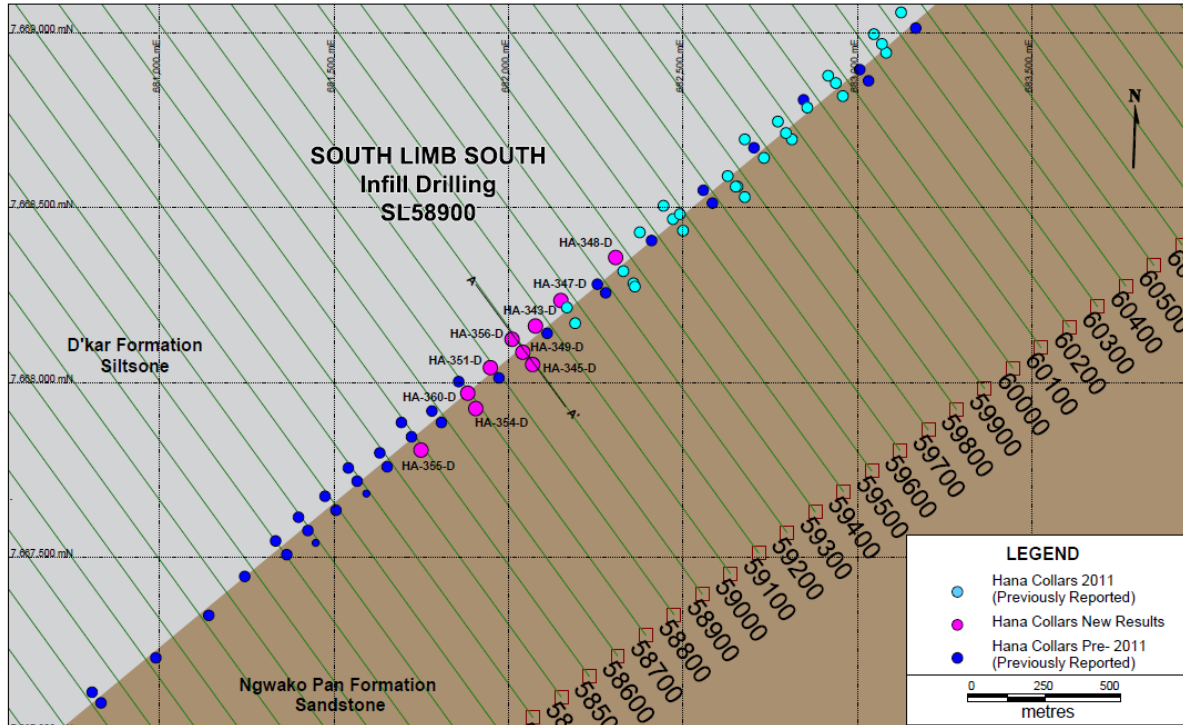

Figure 1: Location of Most Recent Drilling Results at the Banana Zone

*\*Please note all figures are now showing section grid lines that are referenced in the result tables.*

Figure 2: Drill Hole Location of South Limb, Sections 58500 to 59275

Figure 3: Cross-section through section 58900 (South Limb South)