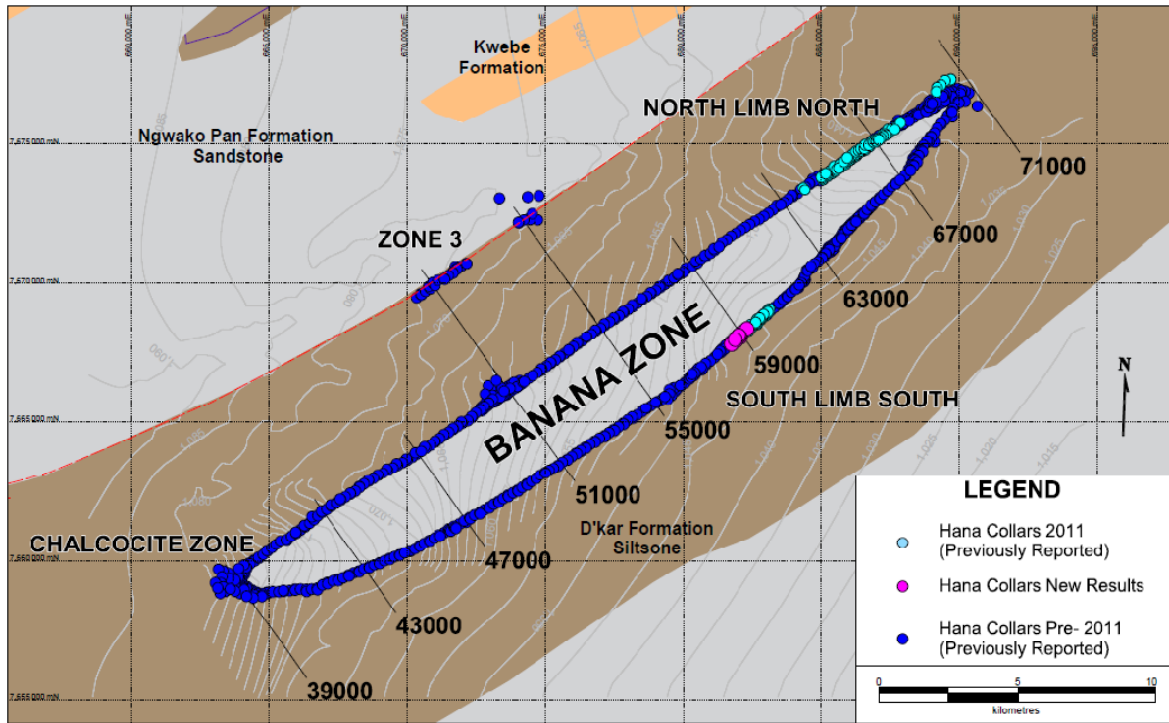

Figure 1: Location of Most Recent Drilling Results at the Banana Zone

*\*Please note all figures are now showing section grid lines that are referenced in the result tables.*

Figure 2: Drill Hole Location of South Limb, Sections 58500 to 59275

Figure 3: Cross-section through section 58900 (South Limb South)