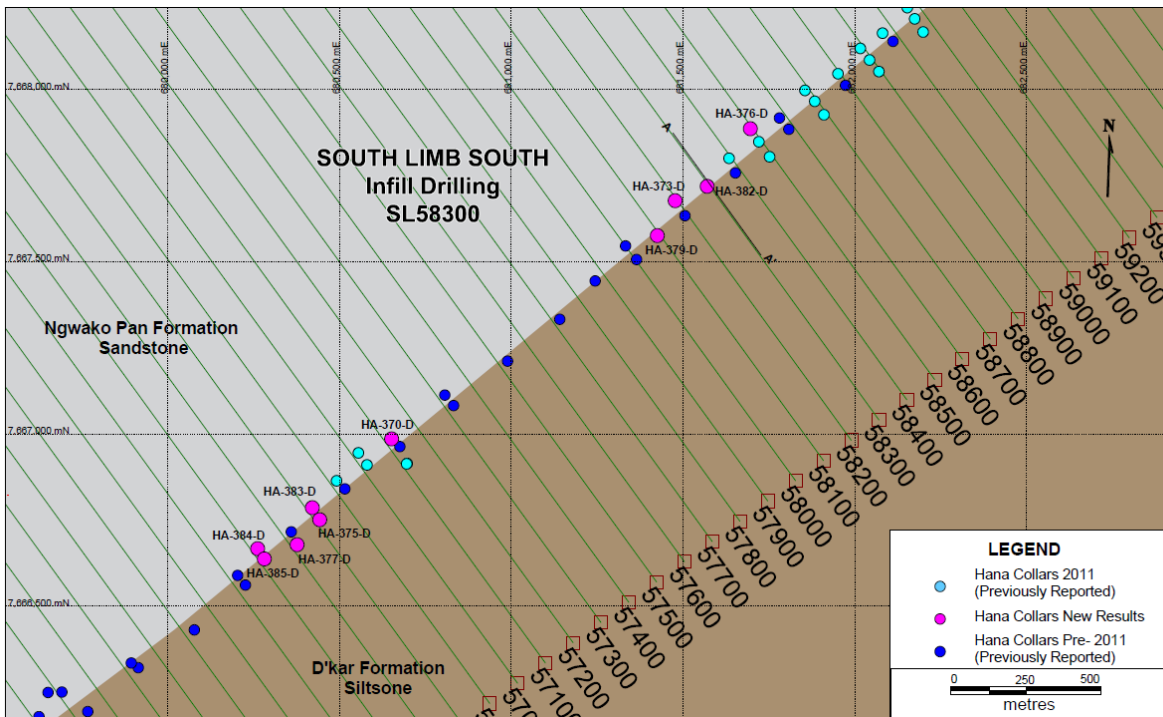

Figure 1: Location of Most Recent Drilling Results at the Banana Zone

\*Please note all figures show section grid lines that are referenced in the result tables.

Figure 2: Drill Hole Location of South Limb, Sections 56625 to 58500

Figure 3: Cross-section through section 58300 (South Limb South)