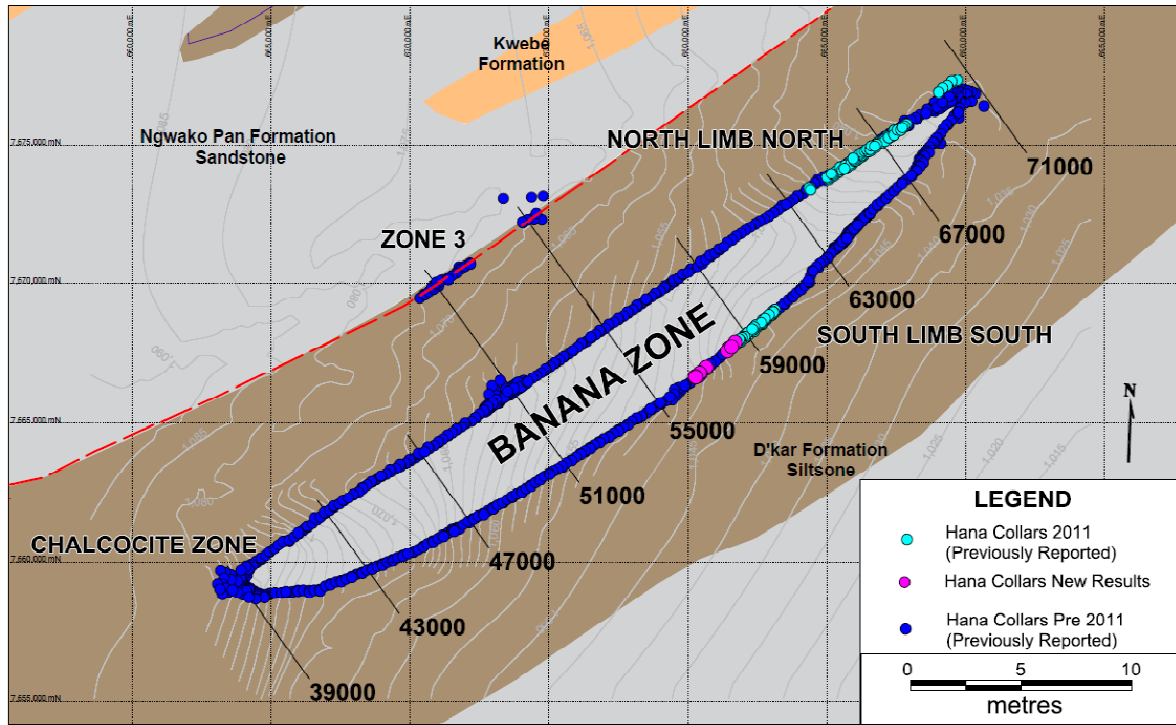

Figure 1: Location of Most Recent Drilling Results at the Banana Zone

\*Please note all figures show section grid lines that are referenced in the result tables.

Figure 2: Drill Hole Location of South Limb, Sections 56625 to 58500

Figure 3: Cross-section through section 58300 (South Limb South)