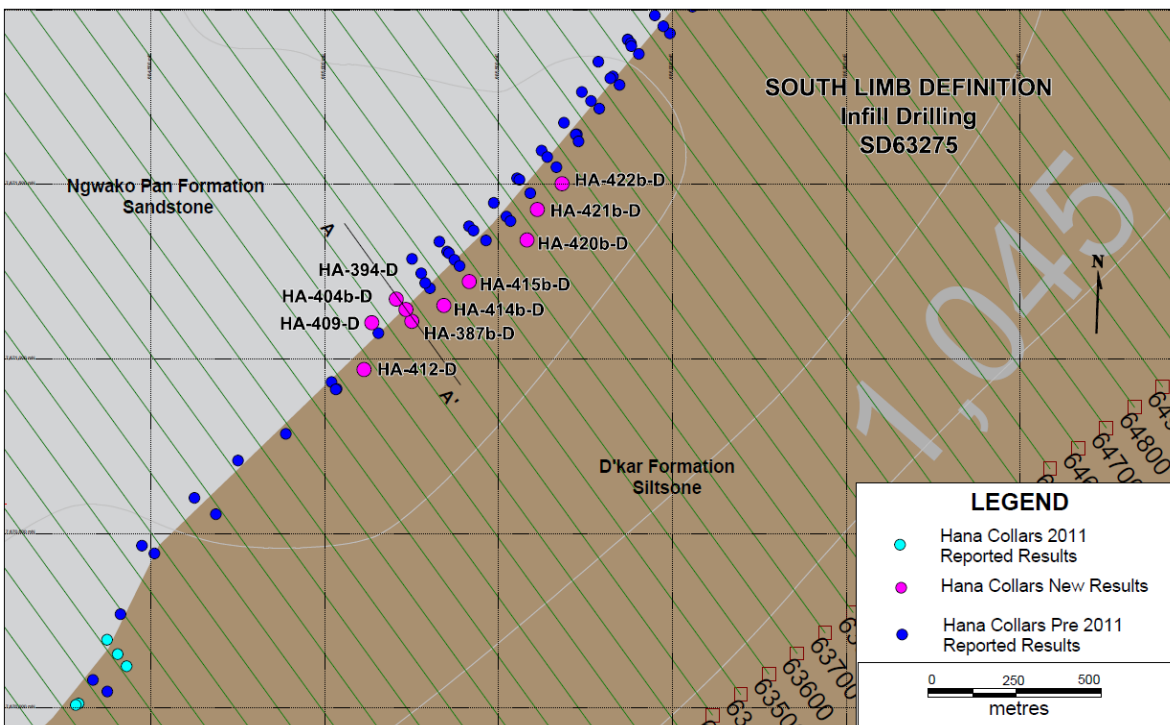

Figure 1: Location of Most Recent Drilling Results at the Banana Zone

\*Please note all figures are now showing section grid lines that are referenced in the result tables.

Figure 2: Drill Hole Location of South Limb, Sections 63075 - 63850

Figure 3: Cross-section through section 63275 (South Limb Definition)