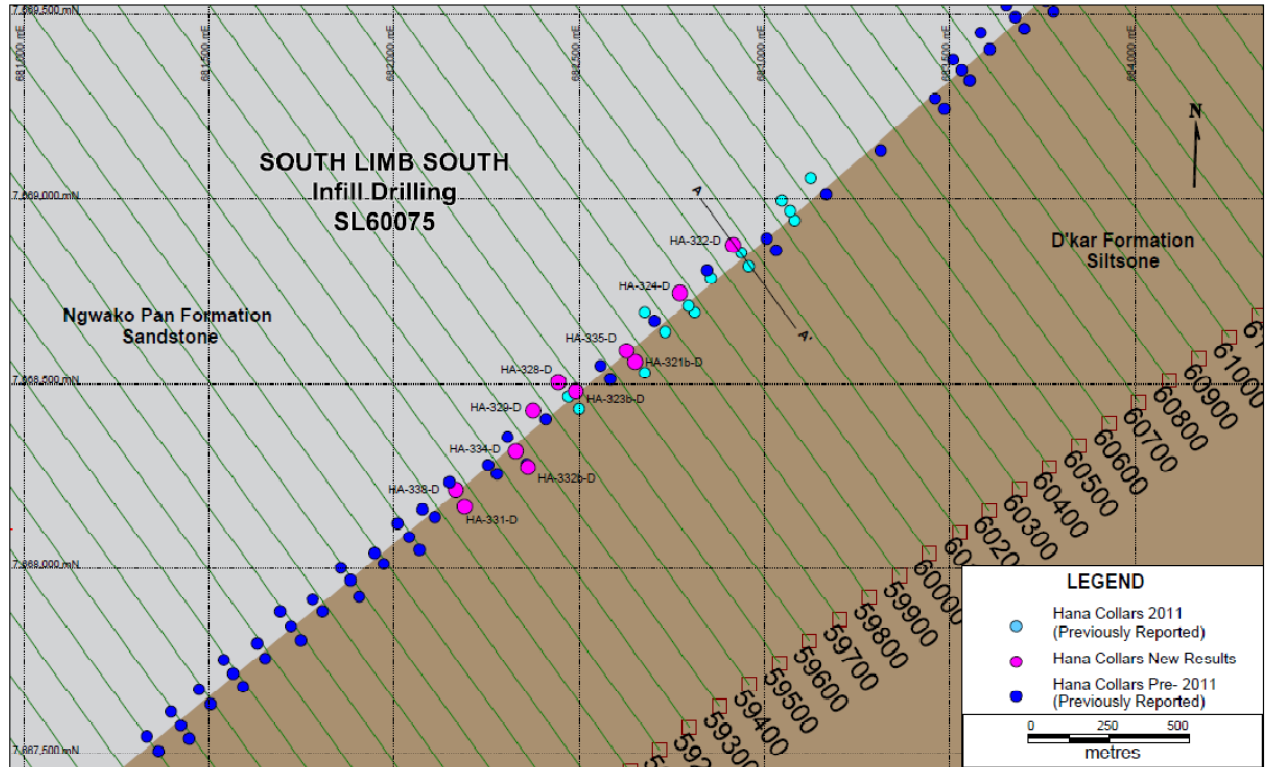

Figure 1: Location of Most Recent Drilling Results at the Banana Zone

*Please note all figures are now showing section grid lines that are referenced in the result tables.

Figure 2: Drill Hole Location of South Limb, Sections 59075 to 60075

Figure 3: Cross-section through section 60075 (South Limb South)