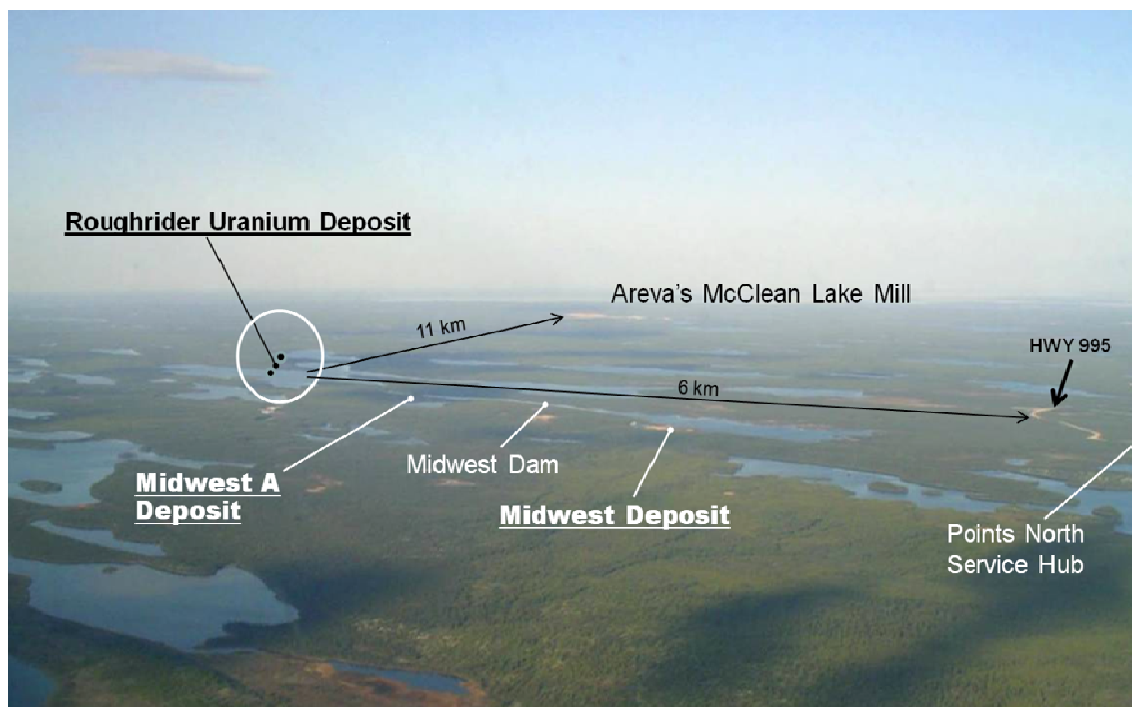

Figure 1. Location map for Roughrider uranium deposit, northeastern Athabasca Basin, Saskatchewan.

Figure 2. Location of Roughrider uranium deposit in northern Saskatchewan. View northeasterly.