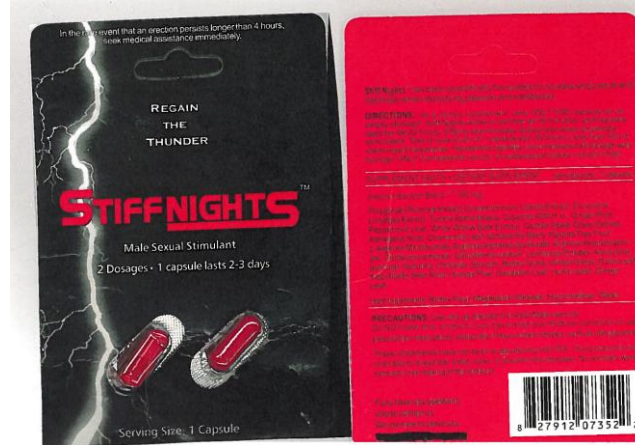

Products affected:

1. Stiff Nights

2. Stiff 4 Hours