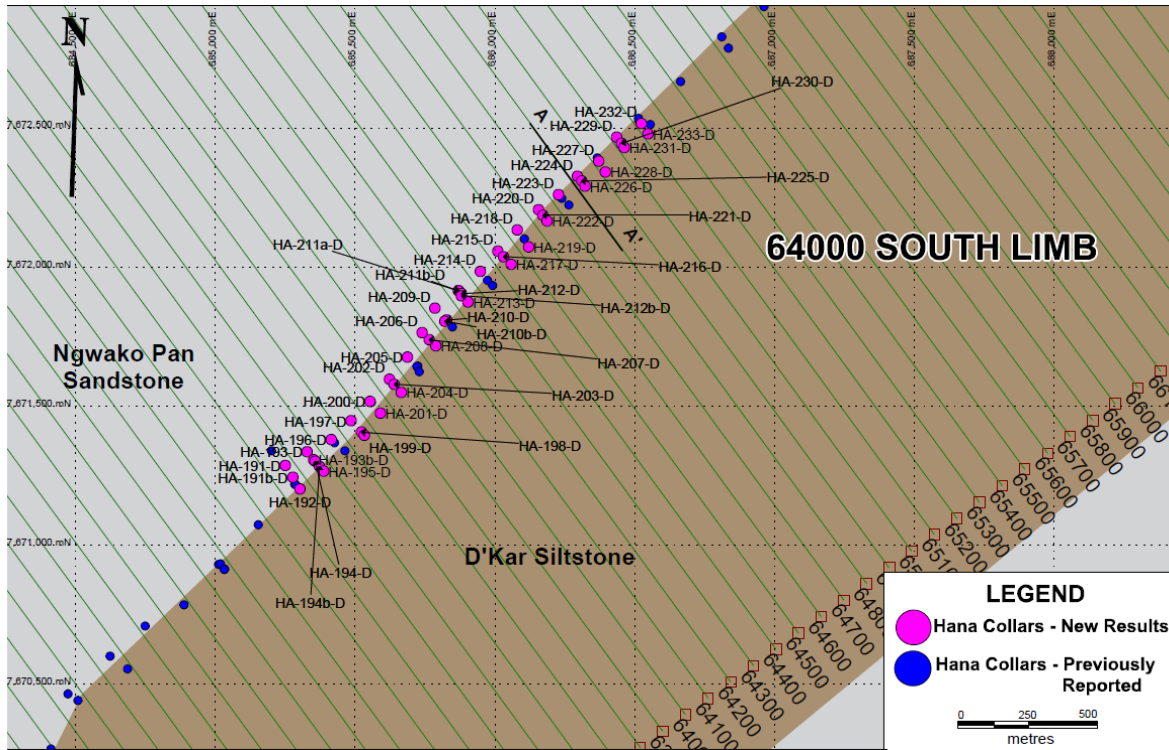

Figure 1: Location of Most Recent Drilling Results at the Banana Zone

*Please note all figures are now showing section grid lines that are referenced in the result tables.

Figure 2: Drill Hole Location of South Limb, Sections 63300 to 65100

Figure 3: Cross-section through section 64800 (South Limb)