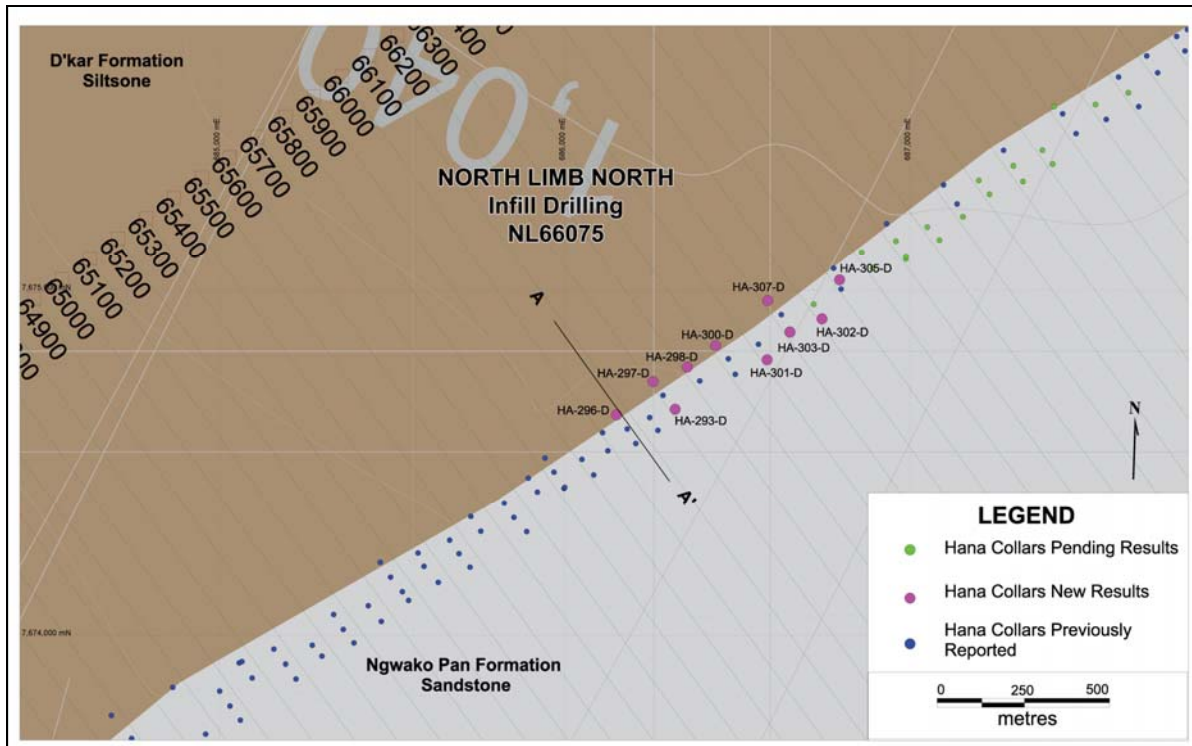

Figure 1: Location of Most Recent Drilling Results at the Banana Zone

*Please note all figures are now showing section grid lines that are referenced in the result tables.

Figure 2: Drill Hole Location of North Limb, Sections 66075 to 66825

Figure 3: Cross-section through section 66075 (North Limb North)