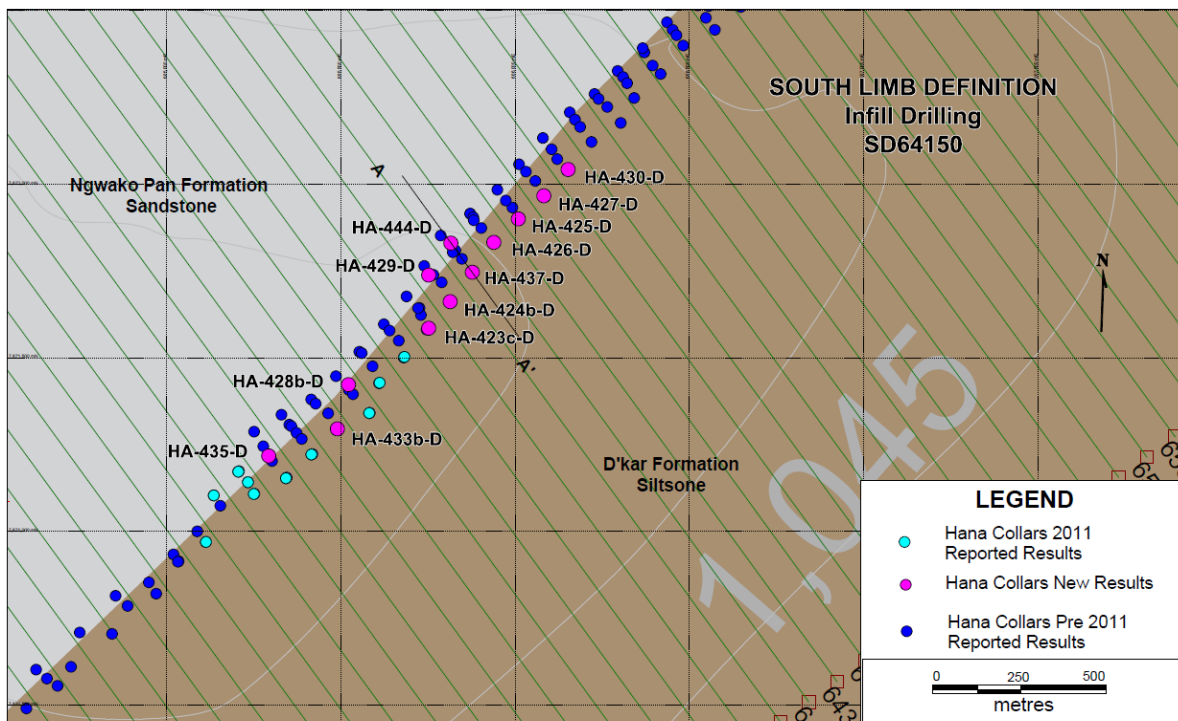

Figure 1: Location of Most Recent Drilling Results at the Banana Zone

*Please note all figures are now showing section grid lines that are referenced in the result tables.

Figure 2: Drill Hole Location of South Limb, Sections 63950 - 64150

Figure 3: Cross-section through section 64150 (South Limb Definition)