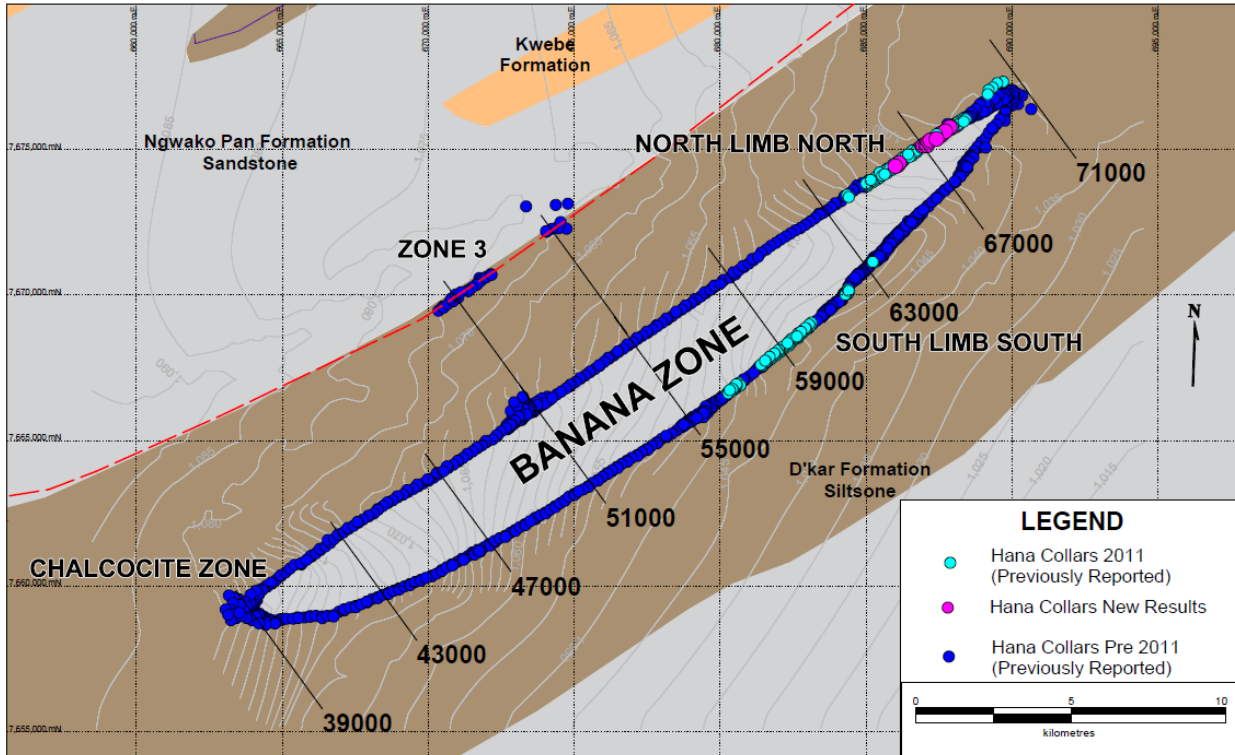

Figure 1: Location of Most Recent Drilling Results at the Banana Zone

*Please note all figures are now showing section grid lines that are referenced in the result tables.

Figure 2: Drill Hole Location of North Limb, Sections 65835 to 68325

Figure 3: Cross-section through section 65920 (North Limb North)