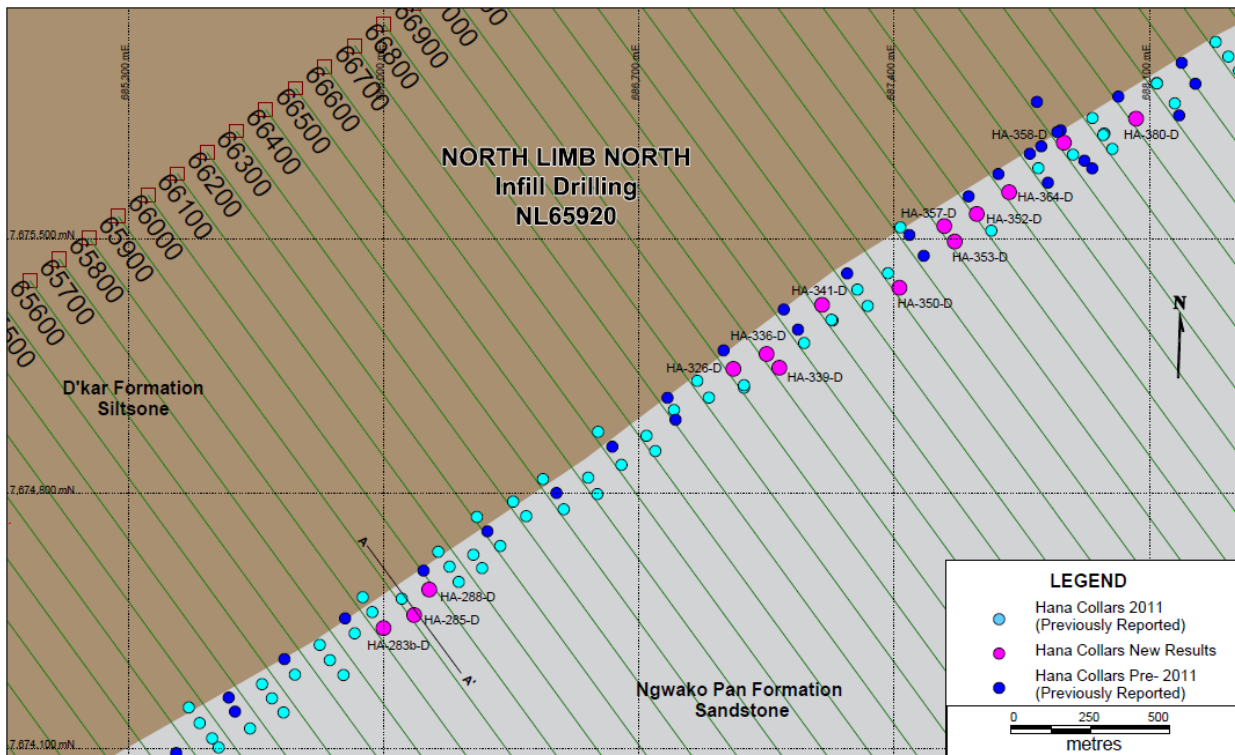

Figure 1: Location of Most Recent Drilling Results at the Banana Zone

*Please note all figures are now showing section grid lines that are referenced in the result tables.

Figure 2: Drill Hole Location of North Limb, Sections 65835 to 68325

Figure 3: Cross-section through section 65920 (North Limb North)