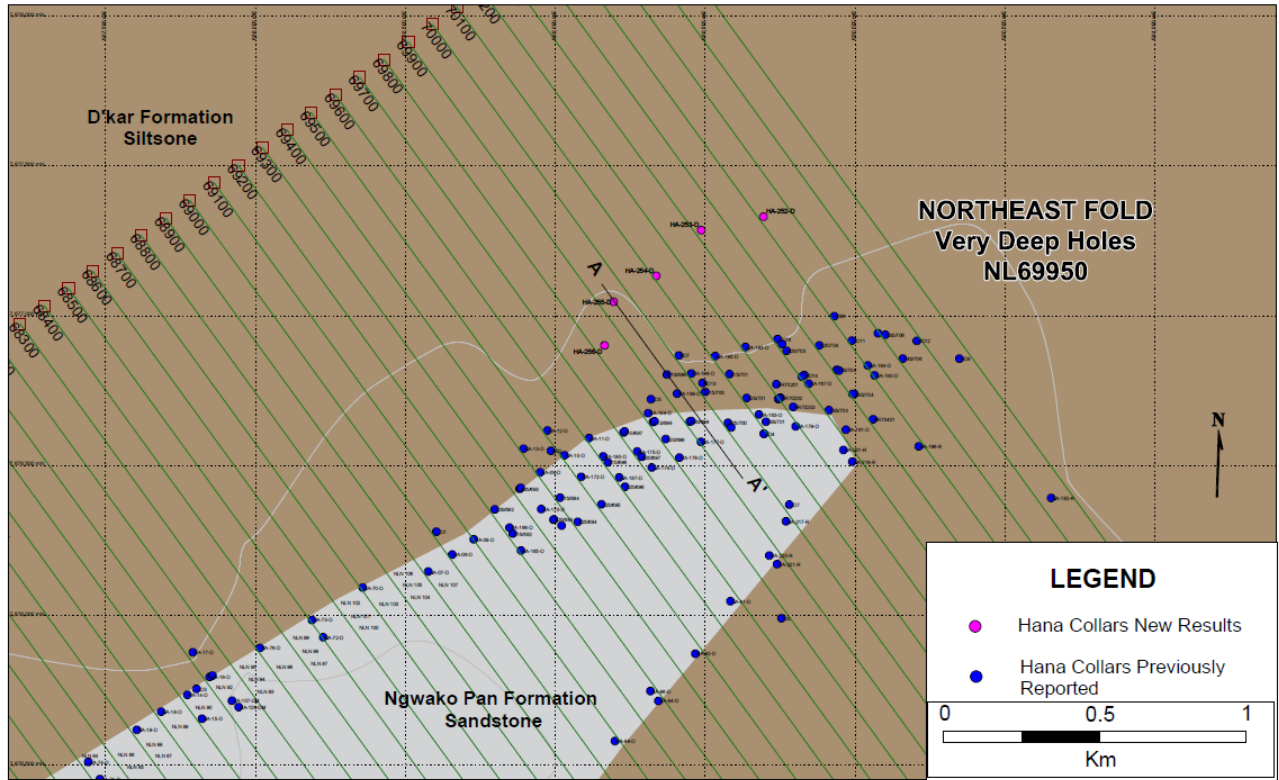

Figure 1: Location of Most Recent Drilling Results at the Banana Zone

\*Please note all figures are now showing section grid lines that are referenced in the result tables.

Figure 2: Drill Hole Location of North Limb, Sections 69850 to 70525

Figure 3: Cross-section through section 69975 (Northeast Fold)