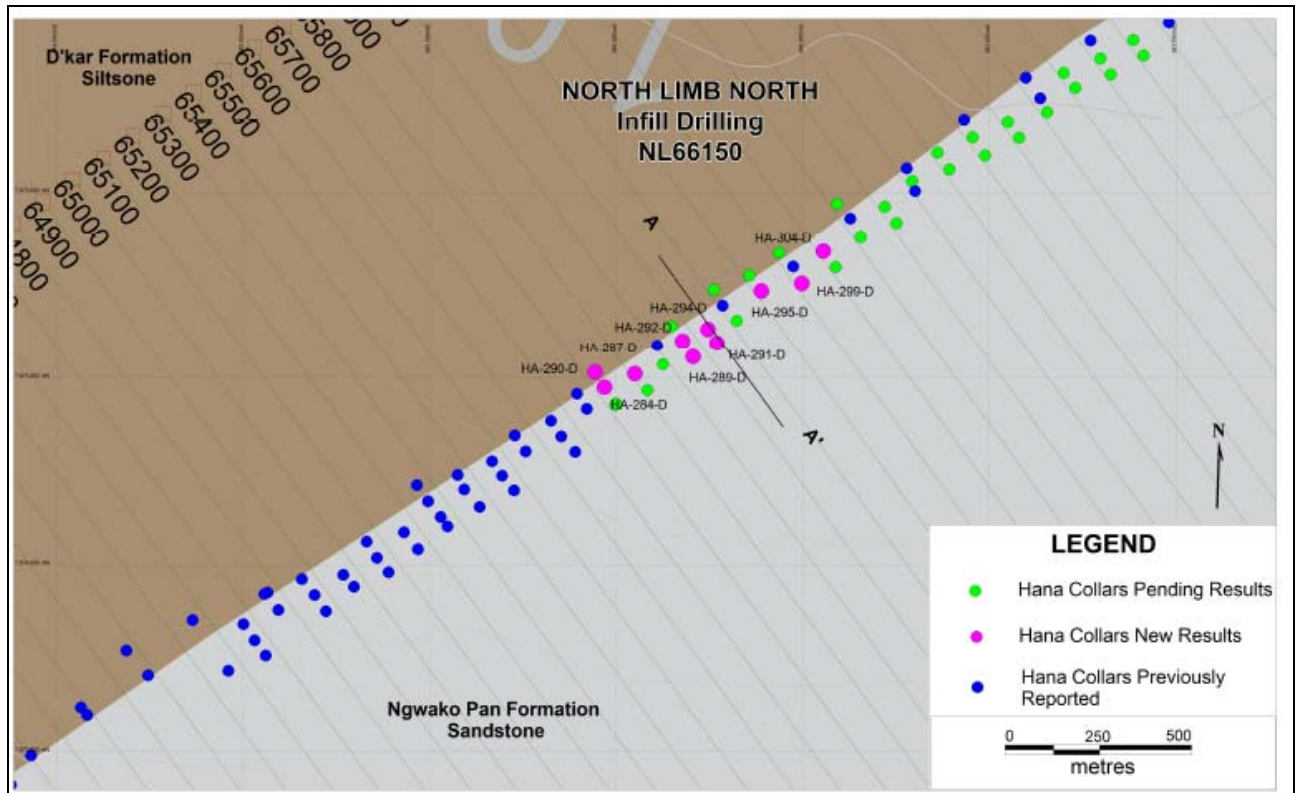

Figure 1: Location of Most Recent Drilling Results at the Banana Zone

*Please note all figures are now showing section grid lines that are referenced in the result tables.

Figure 2: Drill Hole Location of North Limb, Sections 65835 to 66525

Figure 3: Cross-section through section 66150 (North Limb North)