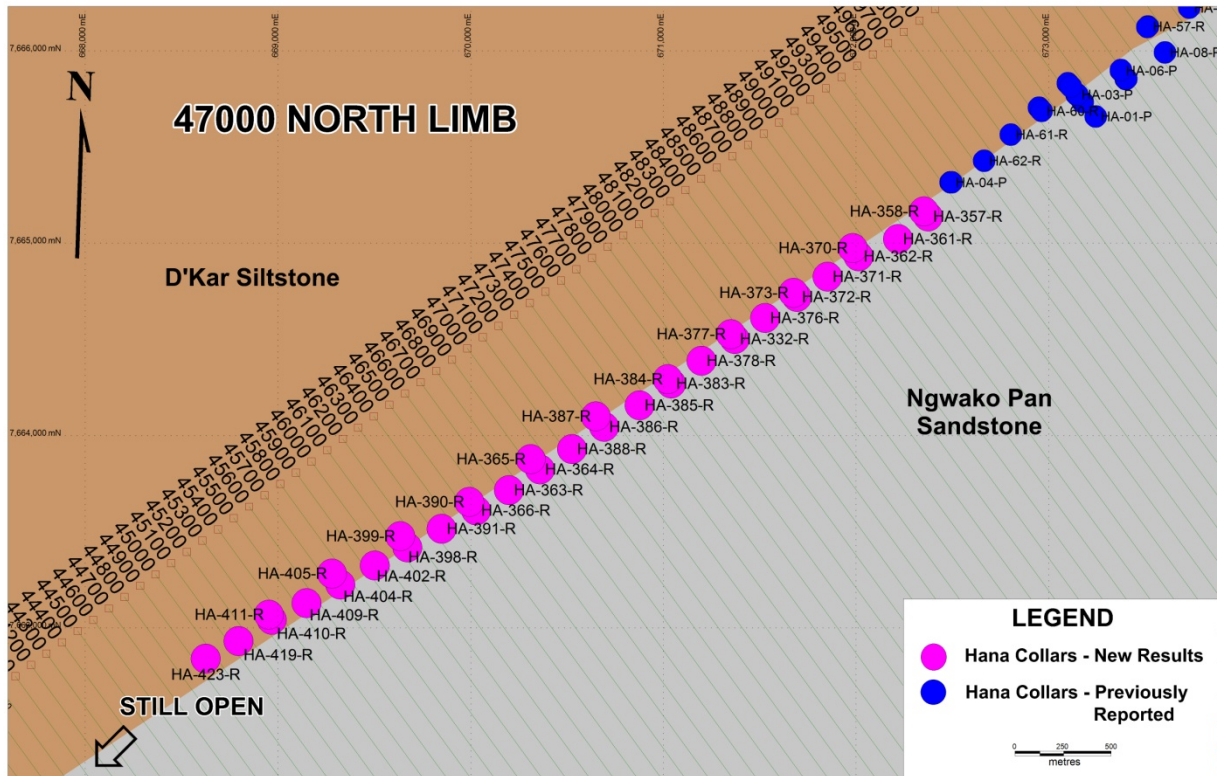

Figure 1: Drill Hole Location – Banana Zone*

*Please note all figures are now showing section grid lines that are referenced in the result tables.

Figure 2: Drill Hole Location of NE South Limb, Section 65000

Figure 3: Drill Hole Location of SW South Limb, Section 49000

Figure 4: Drill Hole Location of SW North Limb, Section 40500

Figure 5: Drill Hole Location of SW North Limb, Section 47000

Figure 6: Drill Hole Location of Central North Limb, Section 52000