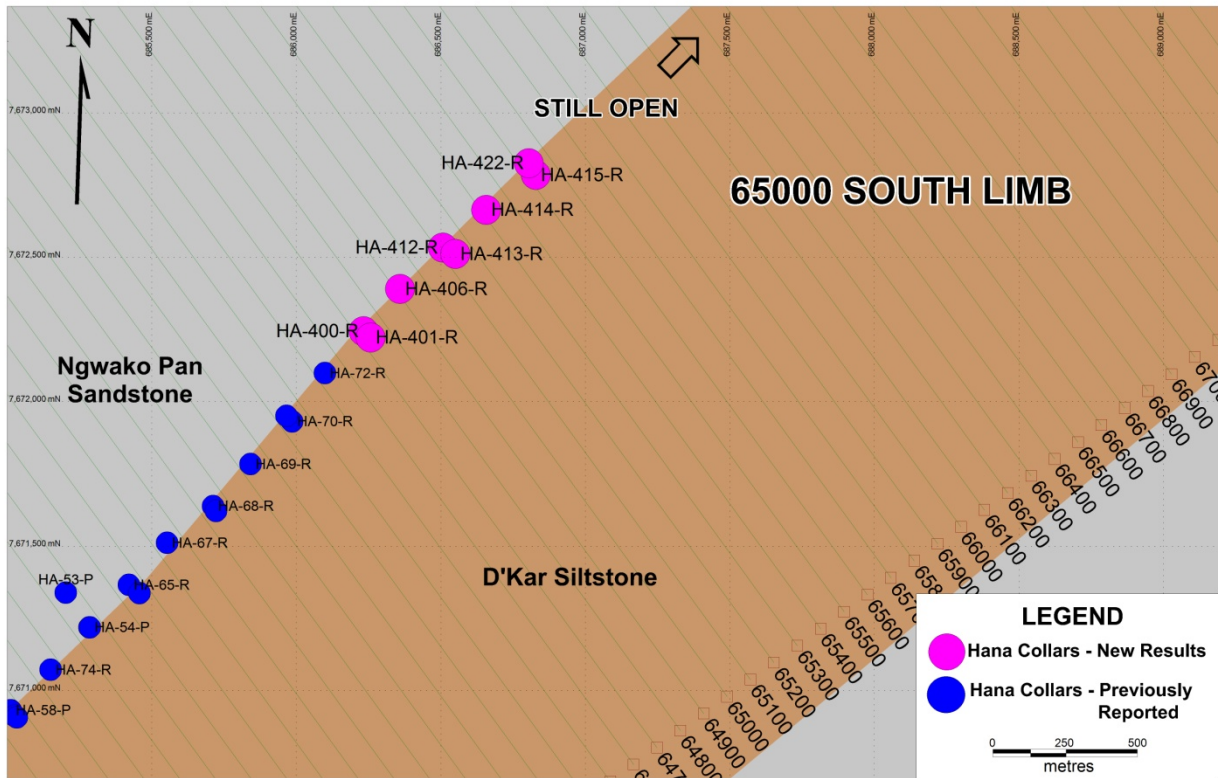

Figure 1: Drill Hole Location – Banana Zone*

*Please note all figures are now showing section grid lines that are referenced in the result tables.

Figure 2: Drill Hole Location of NE South Limb, Section 65000

Figure 3: Drill Hole Location of SW South Limb, Section 49000

Figure 4: Drill Hole Location of SW North Limb, Section 40500

Figure 5: Drill Hole Location of SW North Limb, Section 47000

Figure 6: Drill Hole Location of Central North Limb, Section 52000