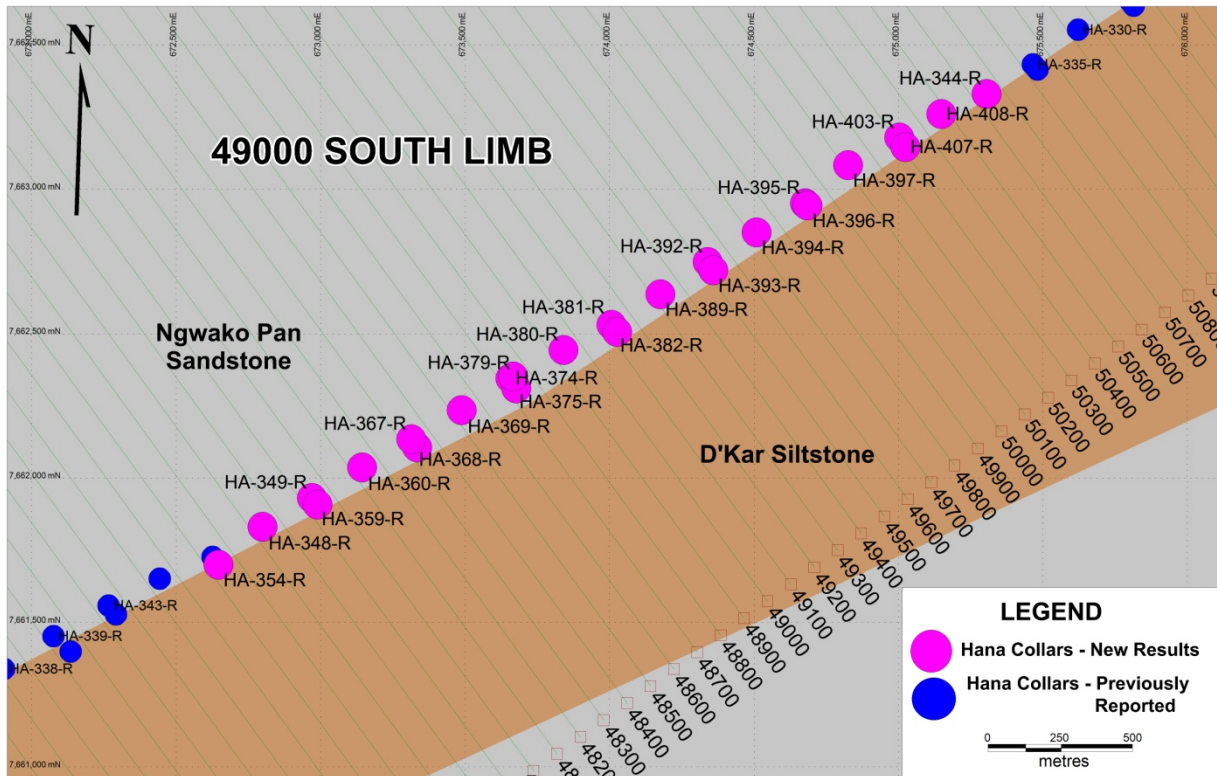

Figure 1: Drill Hole Location – Banana Zone*

*Please note all figures are now showing section grid lines that are referenced in the result tables.

Figure 2: Drill Hole Location of NE South Limb, Section 65000

Figure 3: Drill Hole Location of SW South Limb, Section 49000

Figure 4: Drill Hole Location of SW North Limb, Section 40500

Figure 5: Drill Hole Location of SW North Limb, Section 47000

Figure 6: Drill Hole Location of Central North Limb, Section 52000