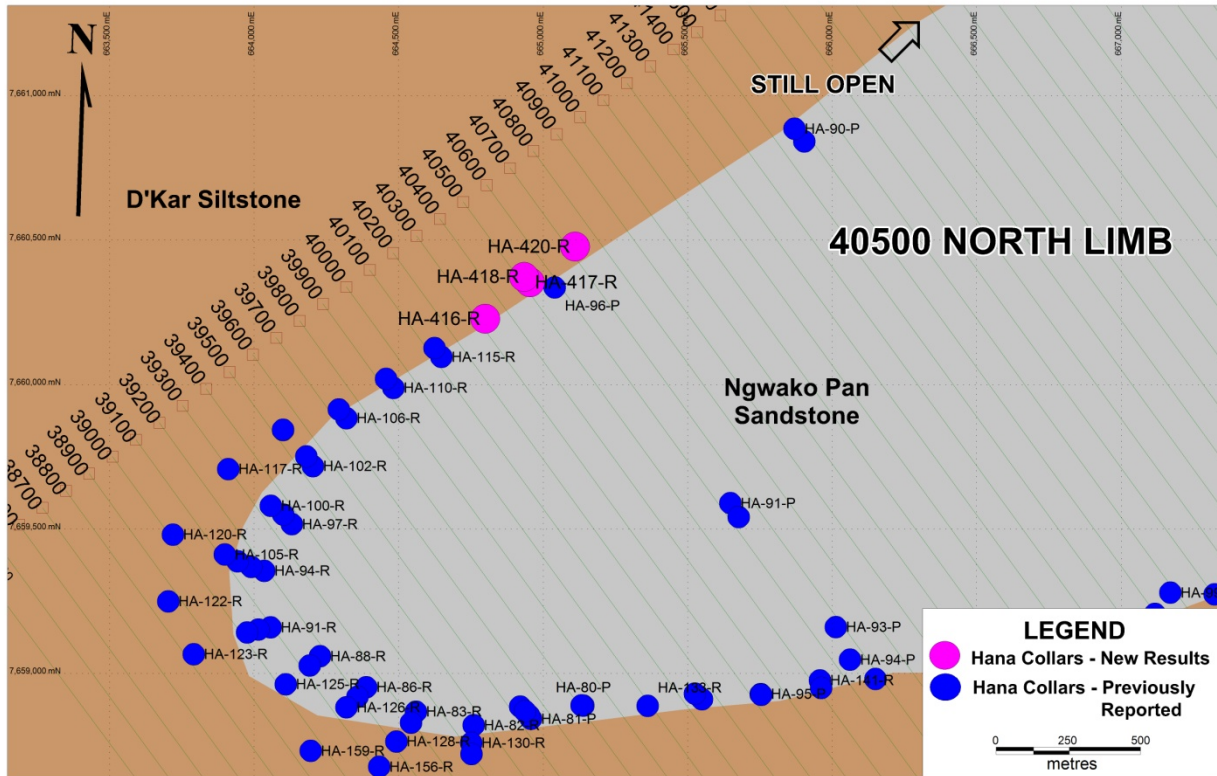

Figure 1: Drill Hole Location – Banana Zone*

*Please note all figures are now showing section grid lines that are referenced in the result tables.

Figure 2: Drill Hole Location of NE South Limb, Section 65000

Figure 3: Drill Hole Location of SW South Limb, Section 49000

Figure 4: Drill Hole Location of SW North Limb, Section 40500

Figure 5: Drill Hole Location of SW North Limb, Section 47000

Figure 6: Drill Hole Location of Central North Limb, Section 52000