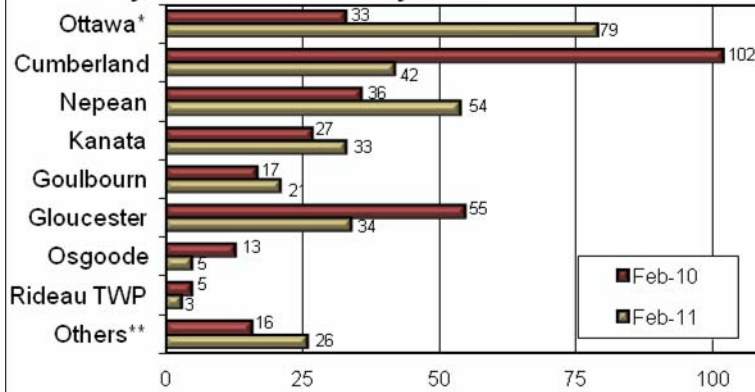

Housing Starts by Area

February 2010 and February 2011

* Includes: Old City of Ottawa, Rockcliffe Park and Vanier

**Includes: West Carleton, Clarence-Rockland and Russell

Source: CMHC