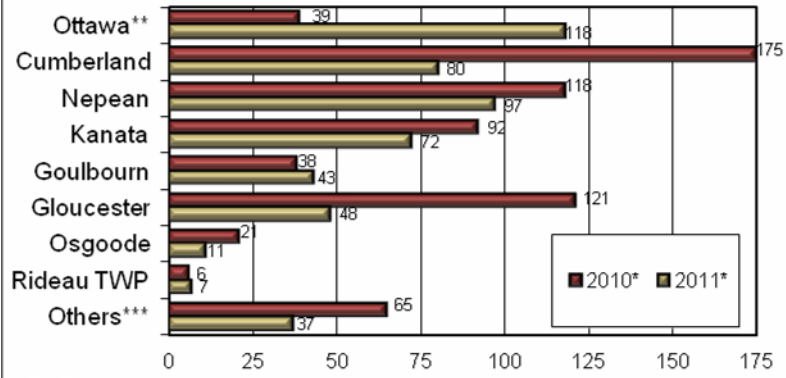

**Housing Starts by Area
2010 and 2011 YTD**

* To February

** Includes: Old City of Ottawa, Rockcliffe Park and Vanier

*** Includes: West Carleton, Clarence-Rockland and Russell

Source: CMHC