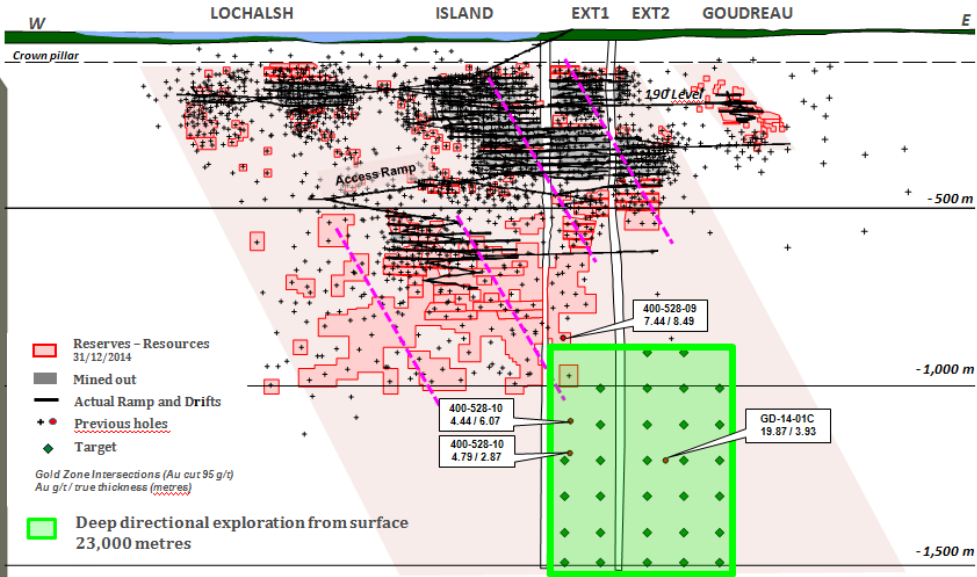

Island Gold Mine

2015 -2016 Deep Directional Drilling Program

TSX - NYSE MKT: RIC

Copyright 2015 by Richmond Mines