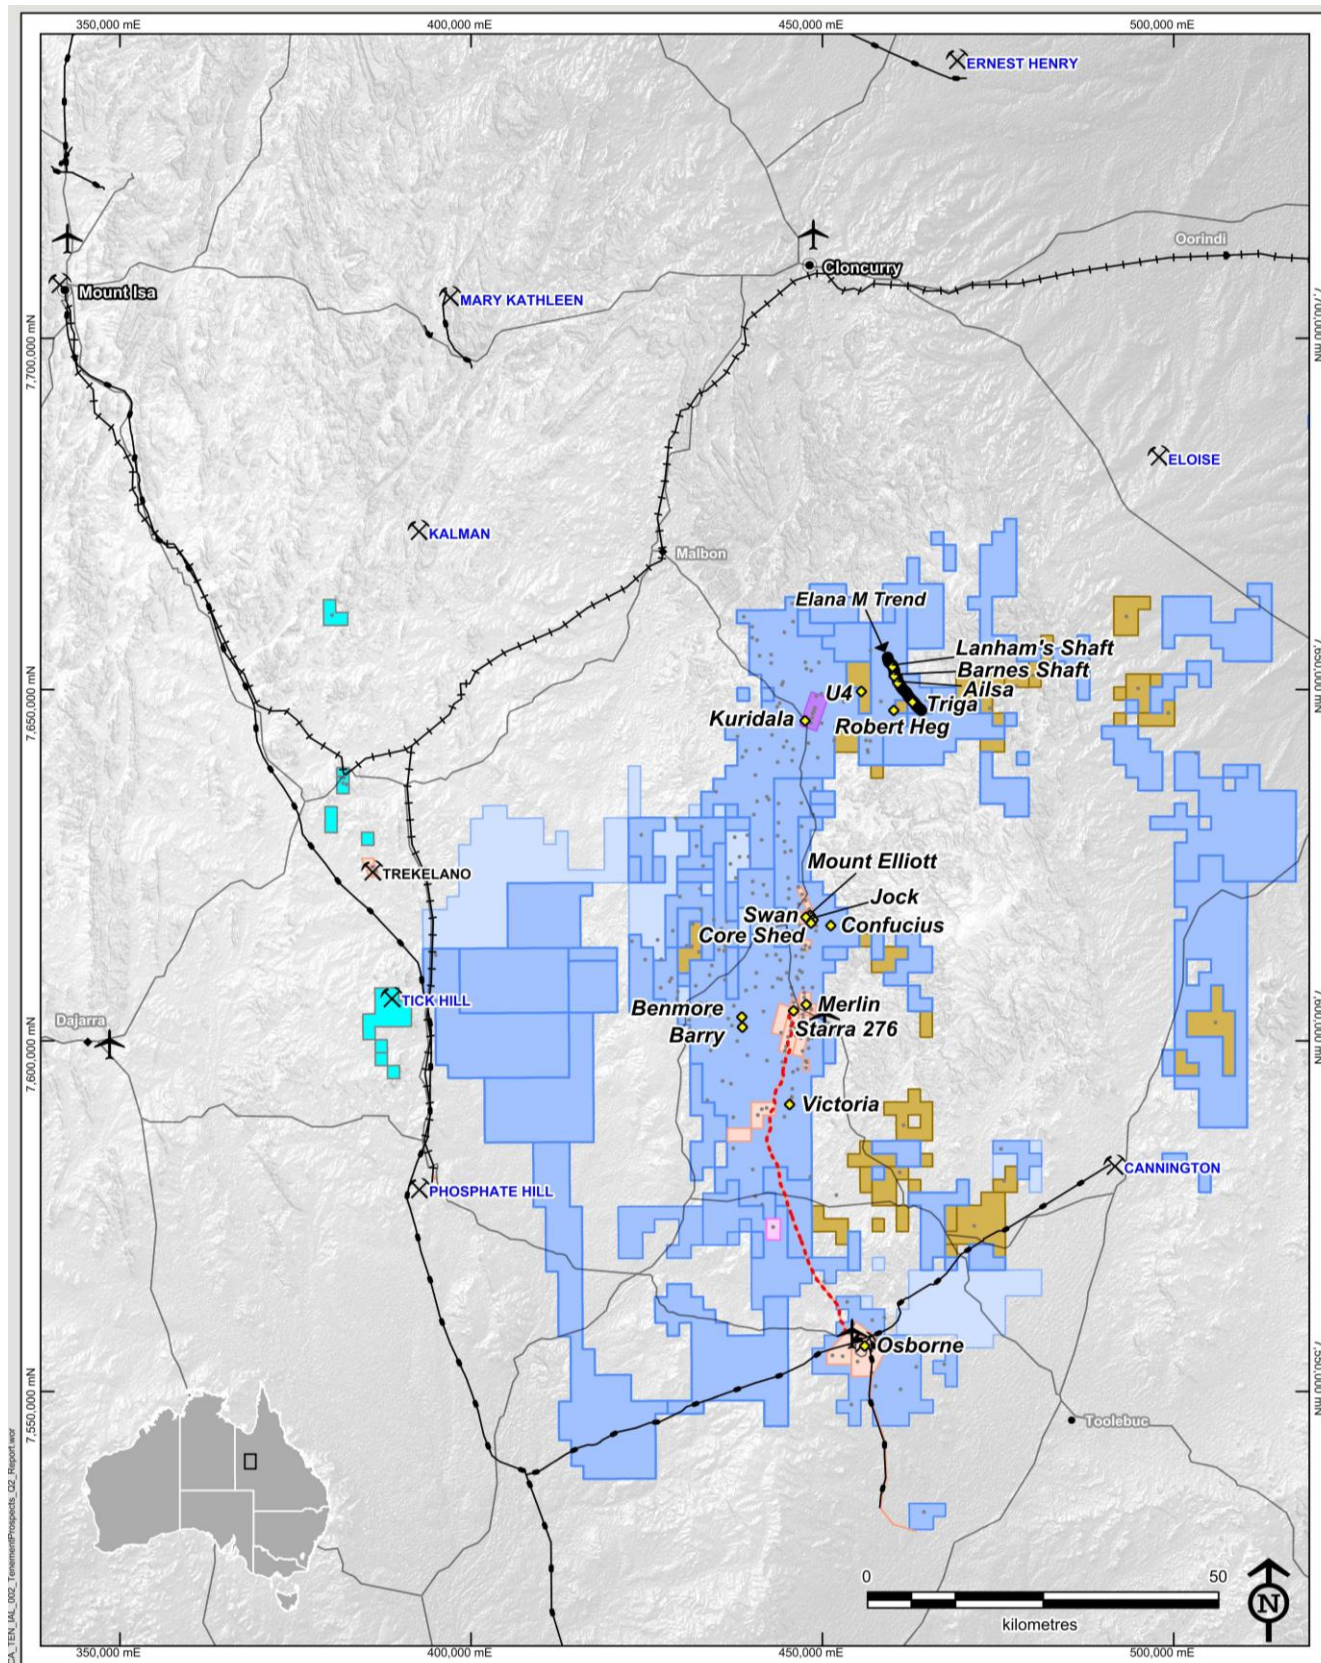

FIGURE 1. INOVA RESOURCES TENEMENT LOCATION MAP

- Main Prospects
- Other Prospects
- Regional Town
- --- Haul Road
- Road / Track
- Gas Pipeline
- +++ Railway
- ML Inova Resources Limited
- ML Application Inova Resources Limited
- ML White Range Mines Pty Ltd (to 100m depth)
- EPM Inova Resources Limited
- EPM Application Inova Resources Limited
- EPM JV Inova Resources Limited / Exco Resources Ltd
- EPM JV Inova Resources Limited / Goldminco Resources Ltd