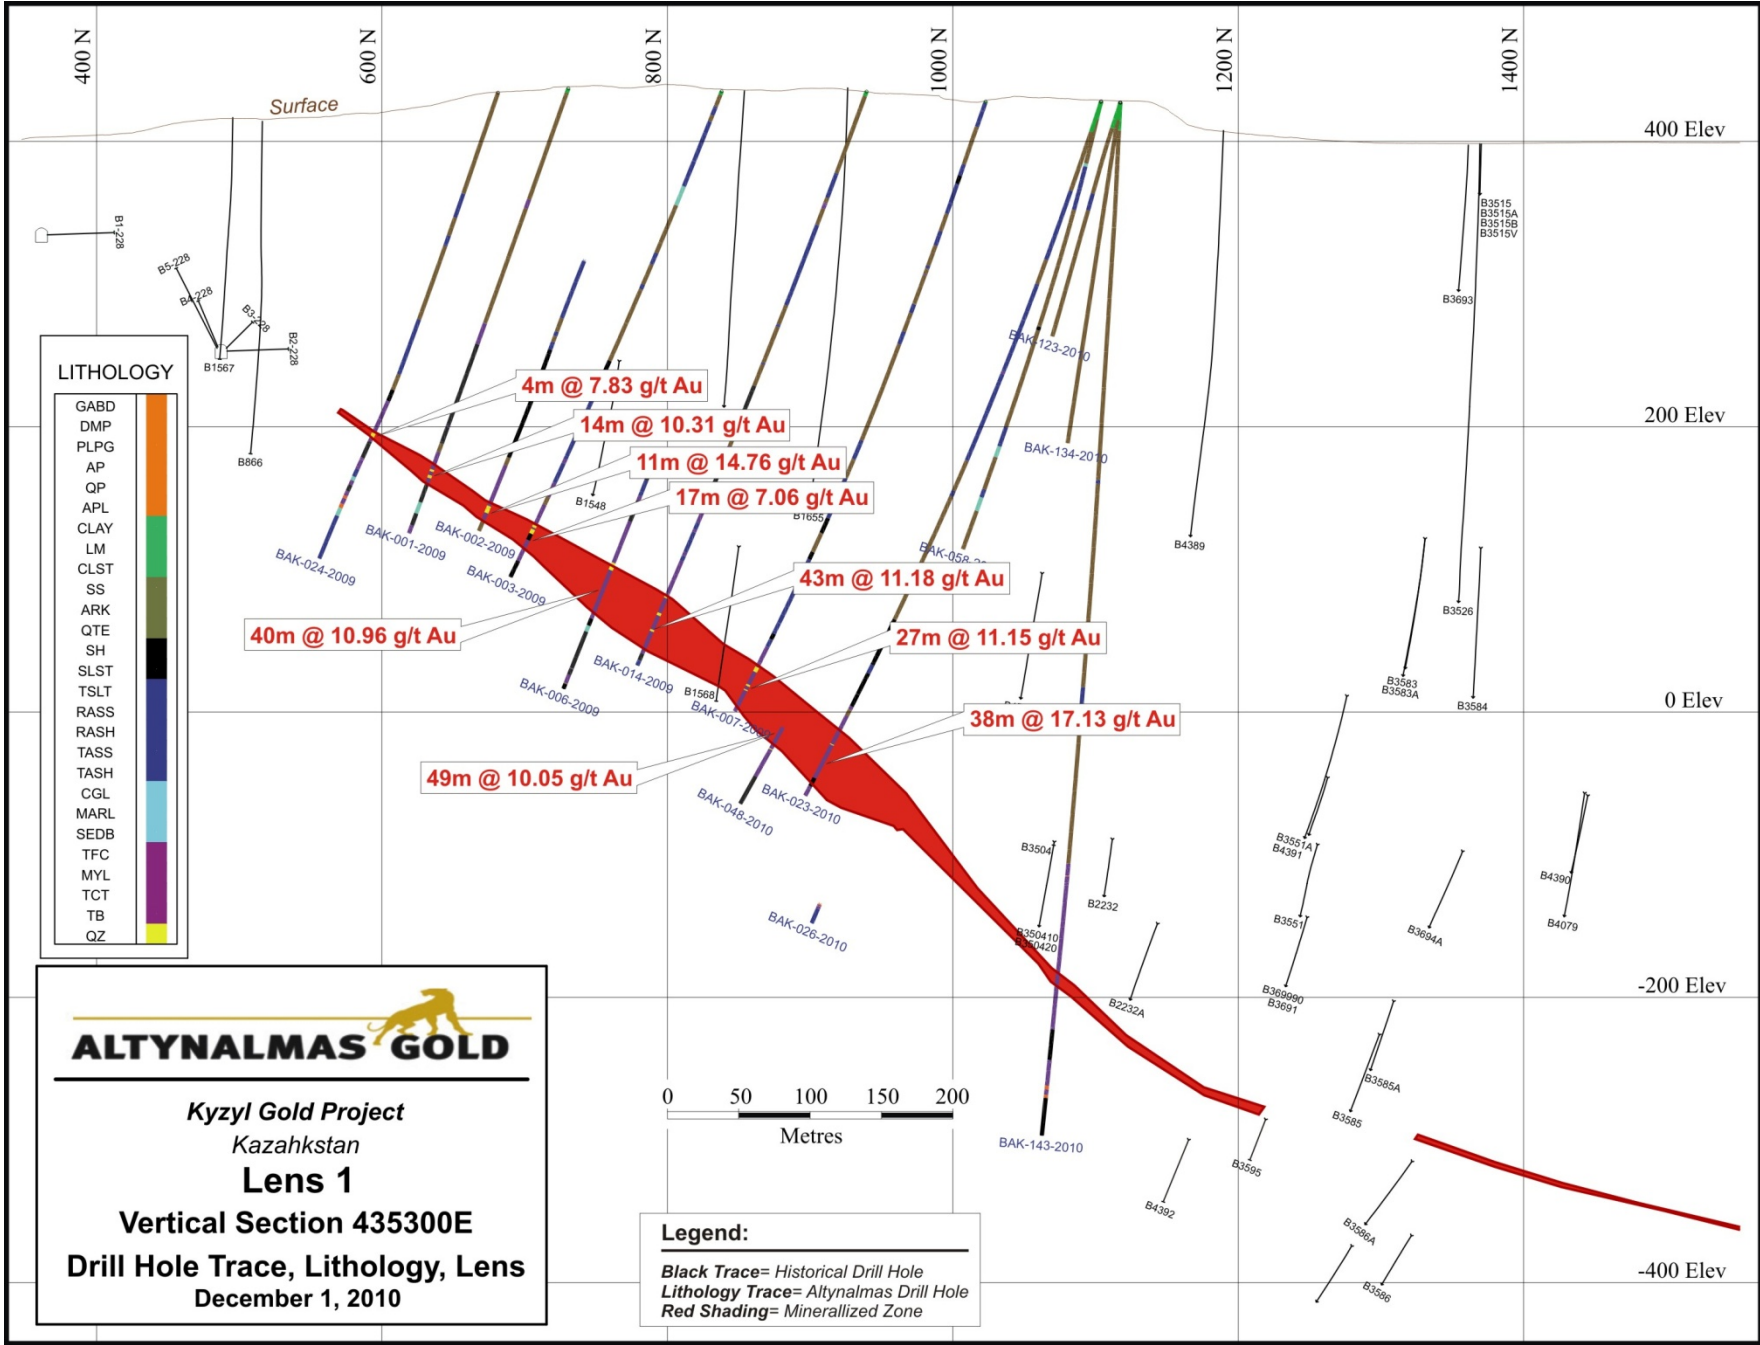

Looking North

Resource Class

As of December 1, 2010

Kyzyl Gold Project
Kazakhstan
Bakyrchik Deposit
Longitudinal Section
Drilling Locations
 December 1, 2010

ALTYNTALMAS GOLD

Kyzyl Gold Project
Kazakhstan
Lens 1
Vertical Section 435300E
Drill Hole Trace, Lithology, Lens
December 1, 2010

Legend:

- Black Trace= Historical Drill Hole
- Lithology Trace= Altyntalmas Drill Hole
- Red Shading= Mineralized Zone