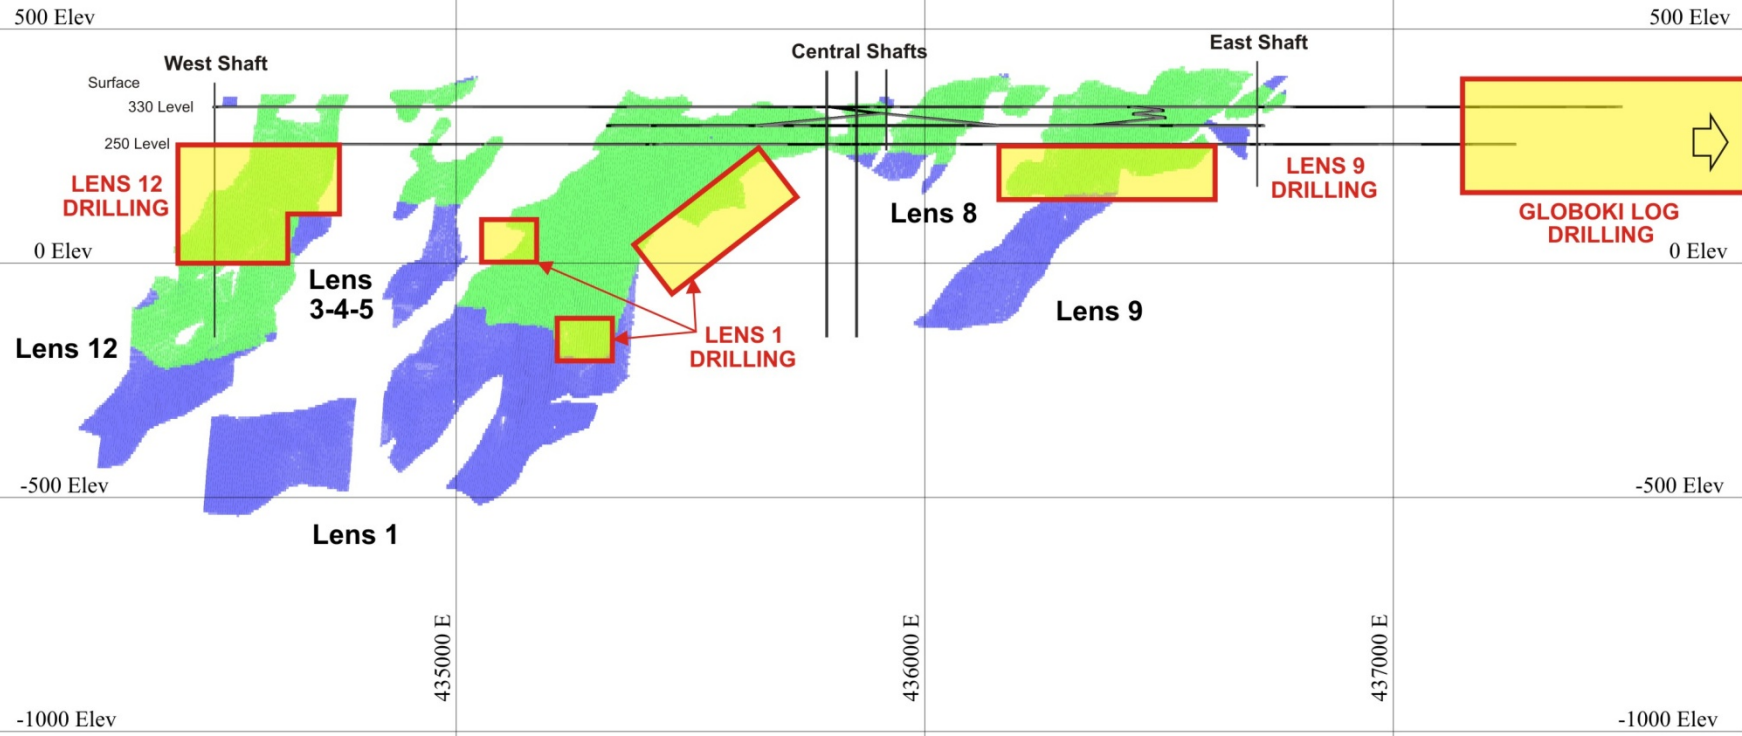

Looking North

Resource Class

As of December 1, 2010

Kyzyl Gold Project
Kazakhstan
Bakyrchik Deposit
Longitudinal Section
Drilling Locations
 December 1, 2010

ALTYNTALMAS GOLD

Kyzyl Gold Project
Kazakhstan
Lens 1
Vertical Section 435300E
Drill Hole Trace, Lithology, Lens
December 1, 2010

Legend:

- Black Trace= Historical Drill Hole
- Lithology Trace= Altyntalmas Drill Hole
- Red Shading= Mineralized Zone