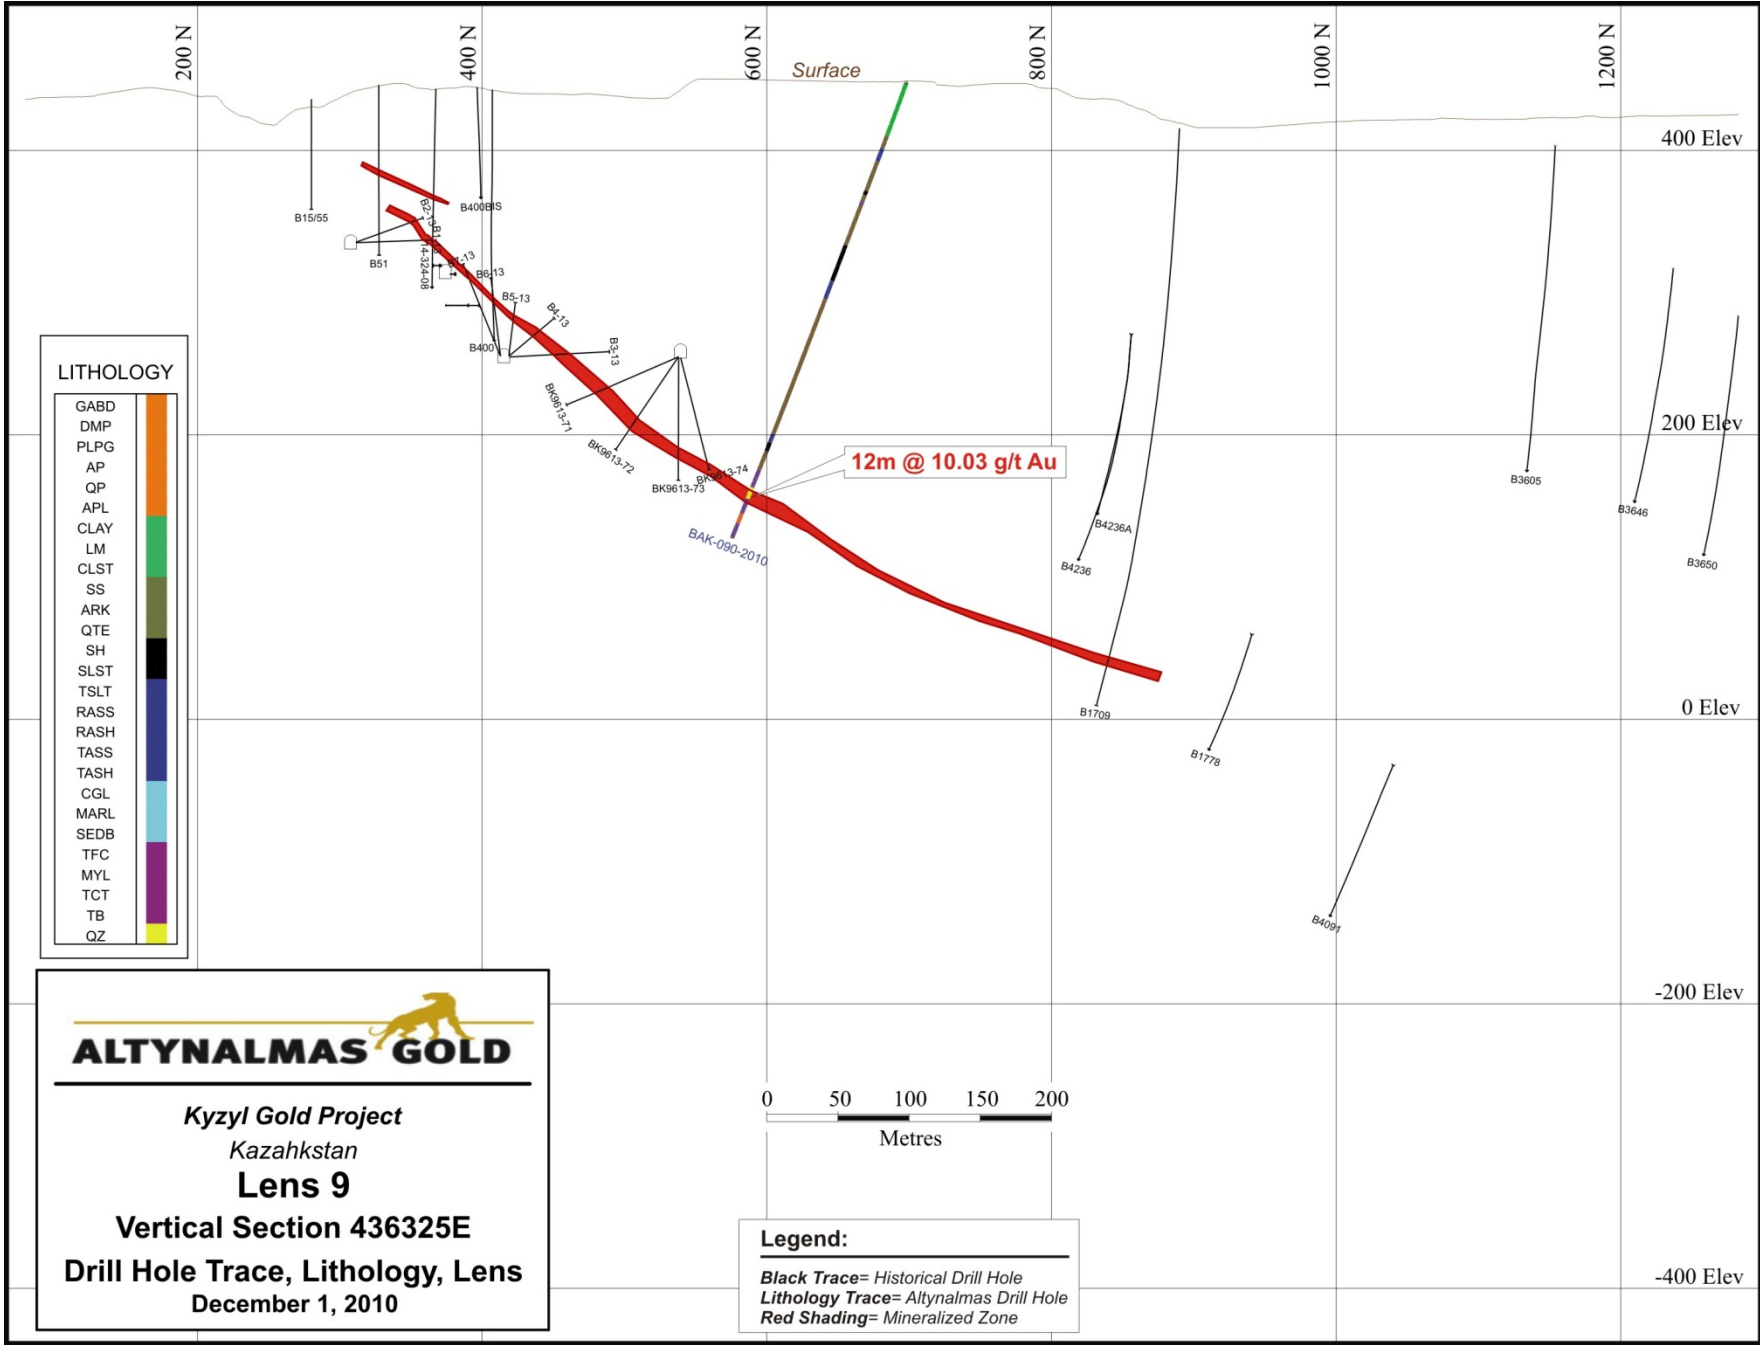

Looking North

Resource Class

As of December 1, 2010

Kyzyl Gold Project
Kazakhstan
Bakyrchik Deposit
Longitudinal Section
Drilling Locations
 December 1, 2010

ALTYNTALMAS GOLD

Kyzyl Gold Project
Kazakhstan
Lens 1
Vertical Section 435300E
Drill Hole Trace, Lithology, Lens
December 1, 2010

Legend:

- Black Trace= Historical Drill Hole
- Lithology Trace= Altyntalmas Drill Hole
- Red Shading= Mineralized Zone