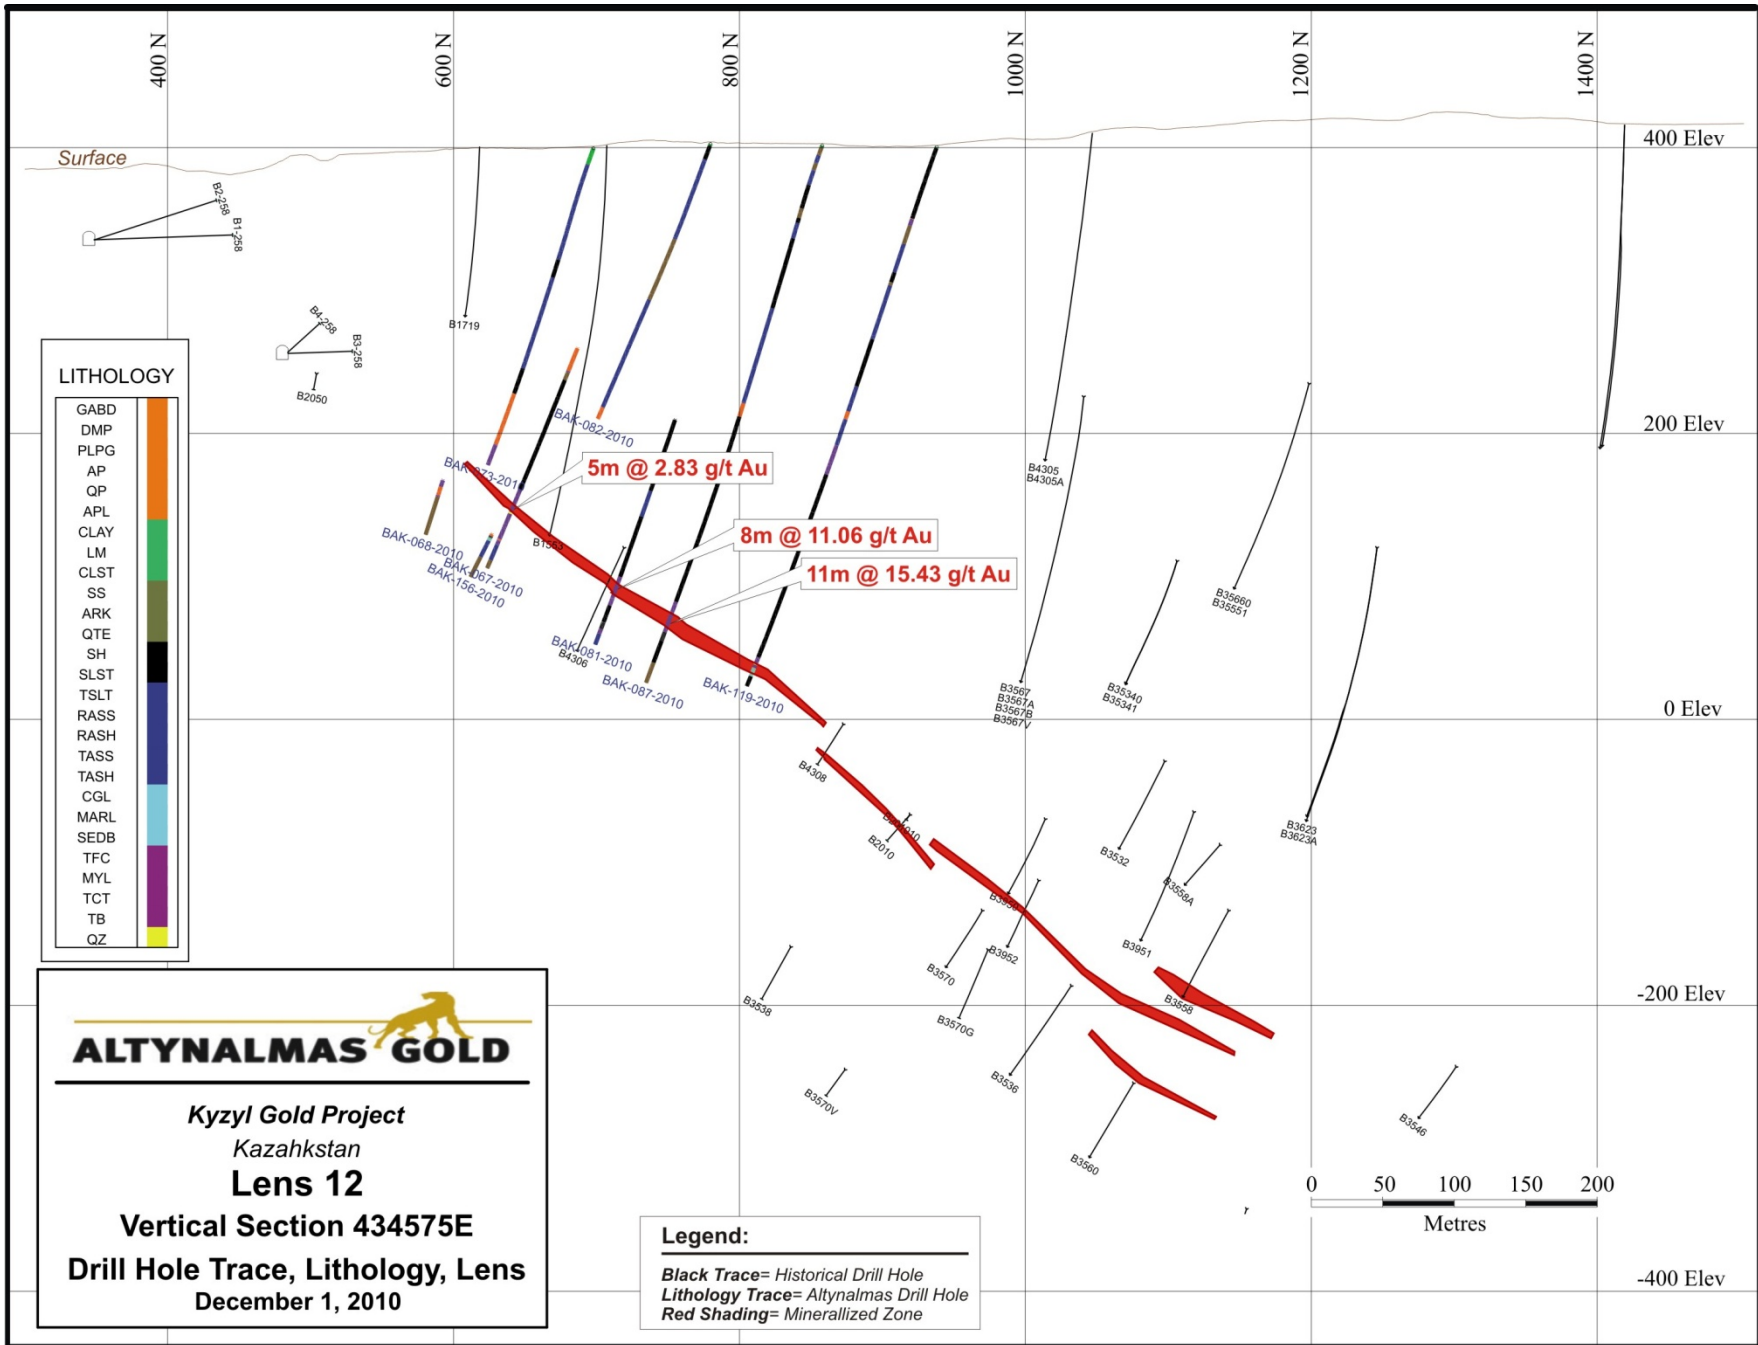

Looking North

Resource Class

As of December 1, 2010

Kyzyl Gold Project
Kazakhstan
Bakyrchik Deposit
Longitudinal Section
Drilling Locations
 December 1, 2010

ALTYNTALMAS GOLD

Kyzyl Gold Project
Kazakhstan
Lens 1
Vertical Section 435300E
Drill Hole Trace, Lithology, Lens
December 1, 2010

Legend:

- Black Trace= Historical Drill Hole
- Lithology Trace= Altyntalmas Drill Hole
- Red Shading= Mineralized Zone