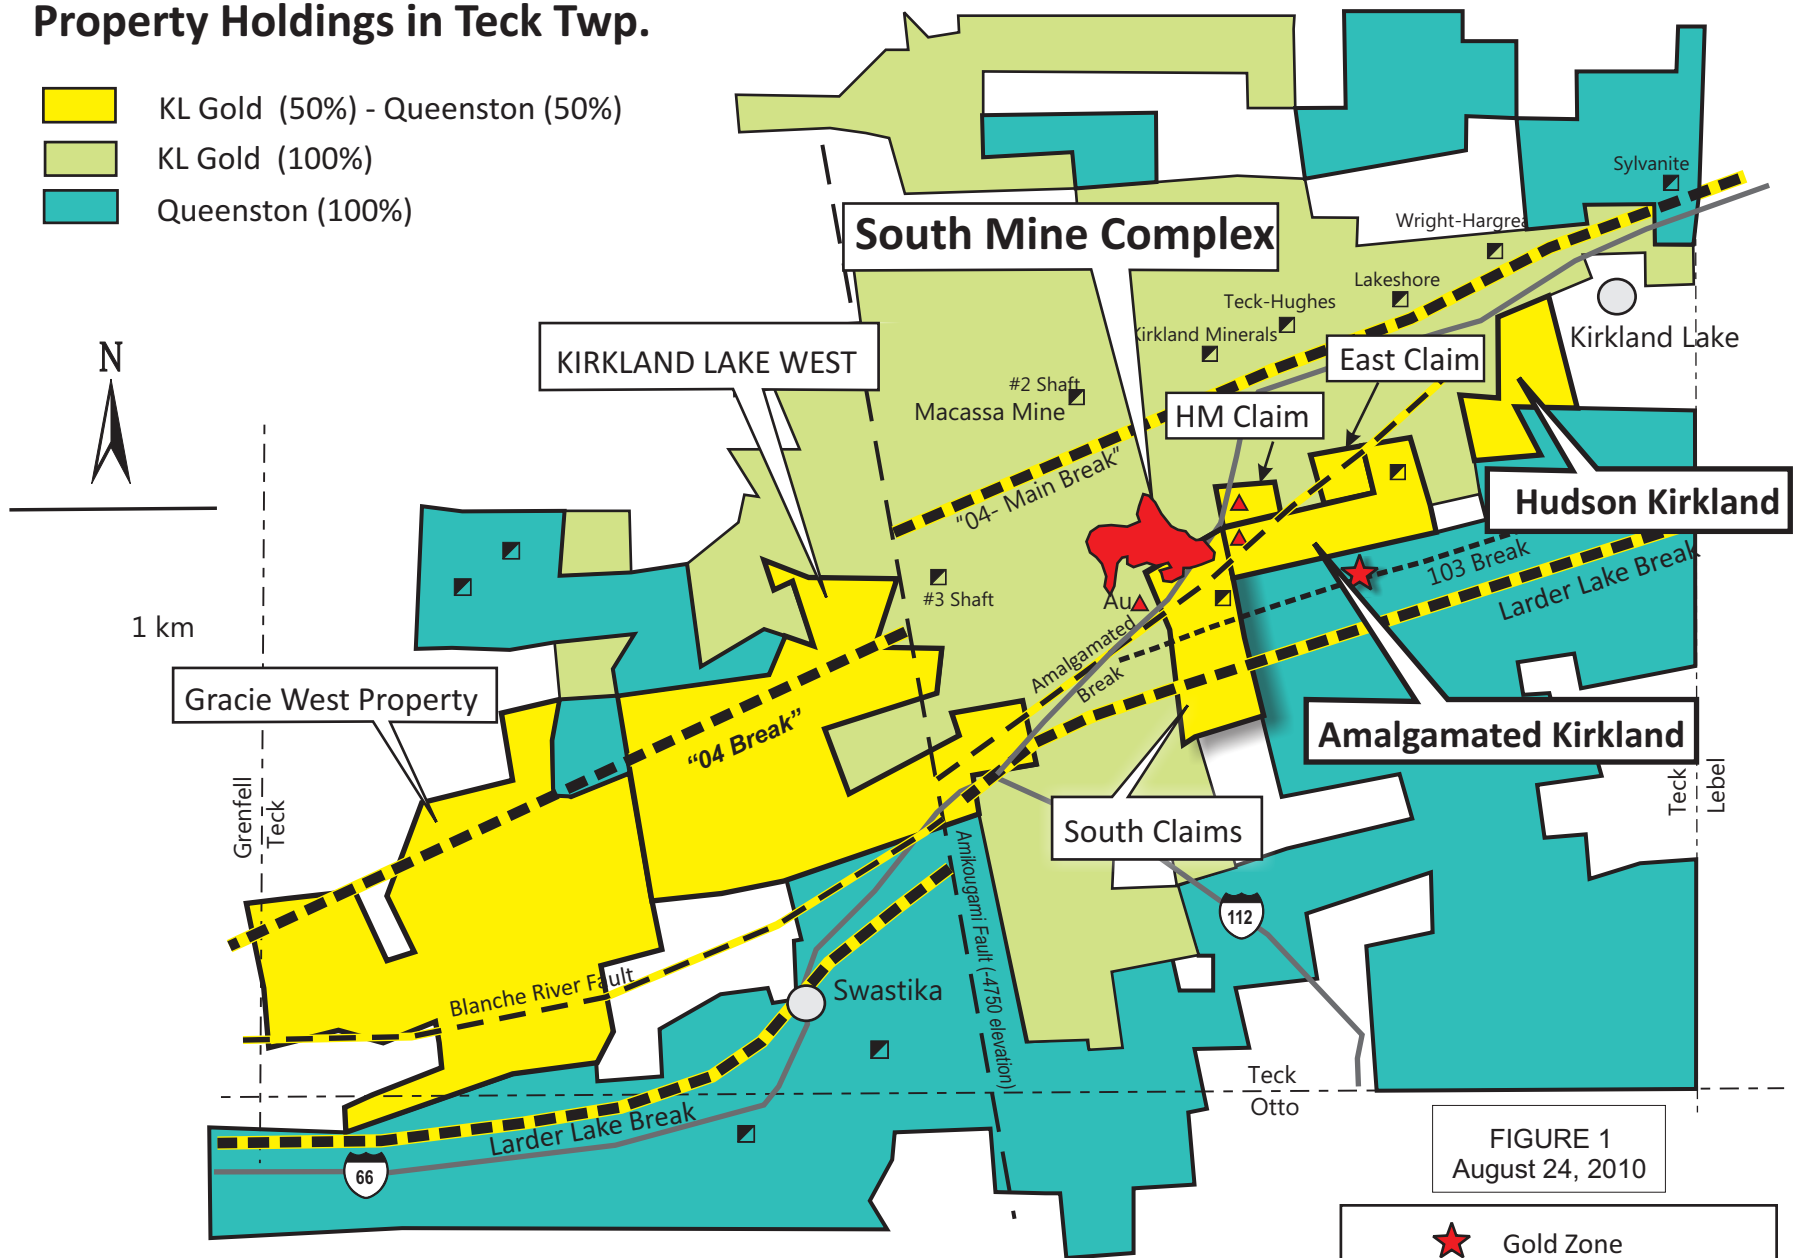

Property Holdings in Teck Twp.

- KL Gold (50%) - Queenston (50%)
- KL Gold (100%)
- Queenston (100%)

FIGURE 1
August 24, 2010

- ★ Gold Zone
- ▲ Gold in surface drilling
- ▣ Shaft
- Gold Structures