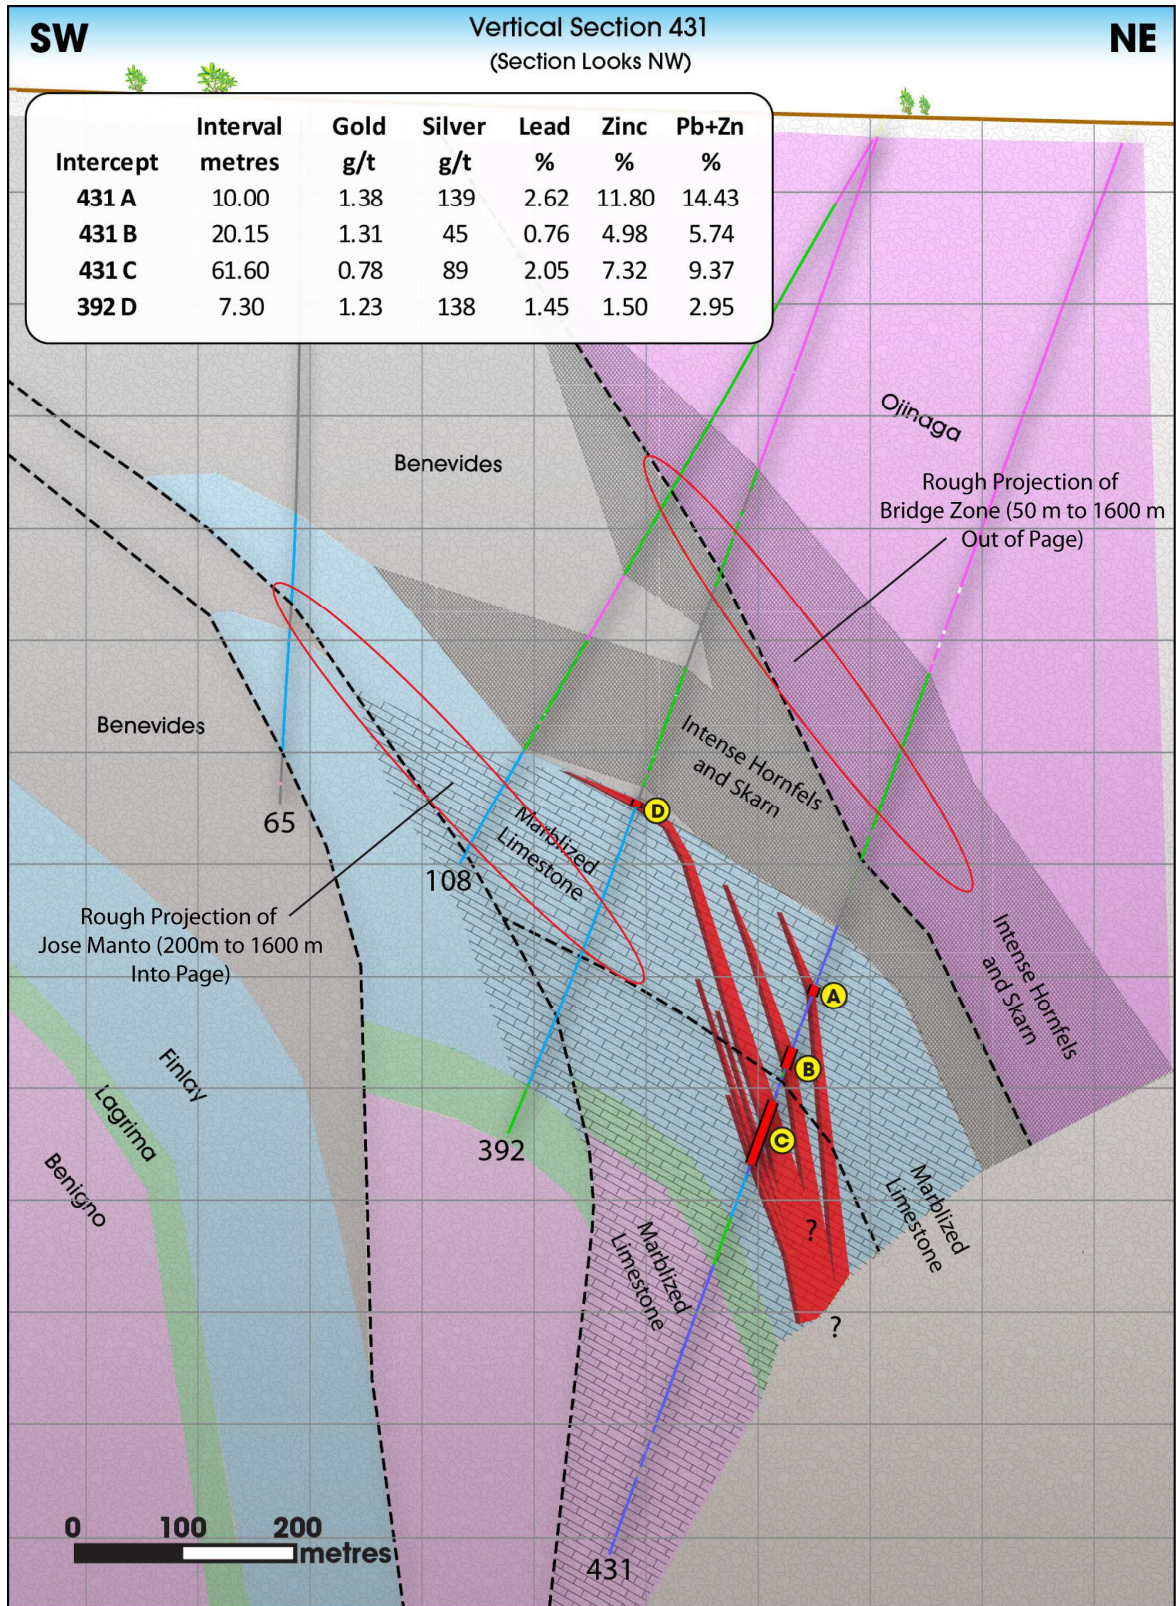

**Figure 3: Cross-Section: Section along Pegaso Zone discovery hole 431 with Bridge Zone and Jose Manto projected into the overlap zone.**

Figure 4: Cross Section 406