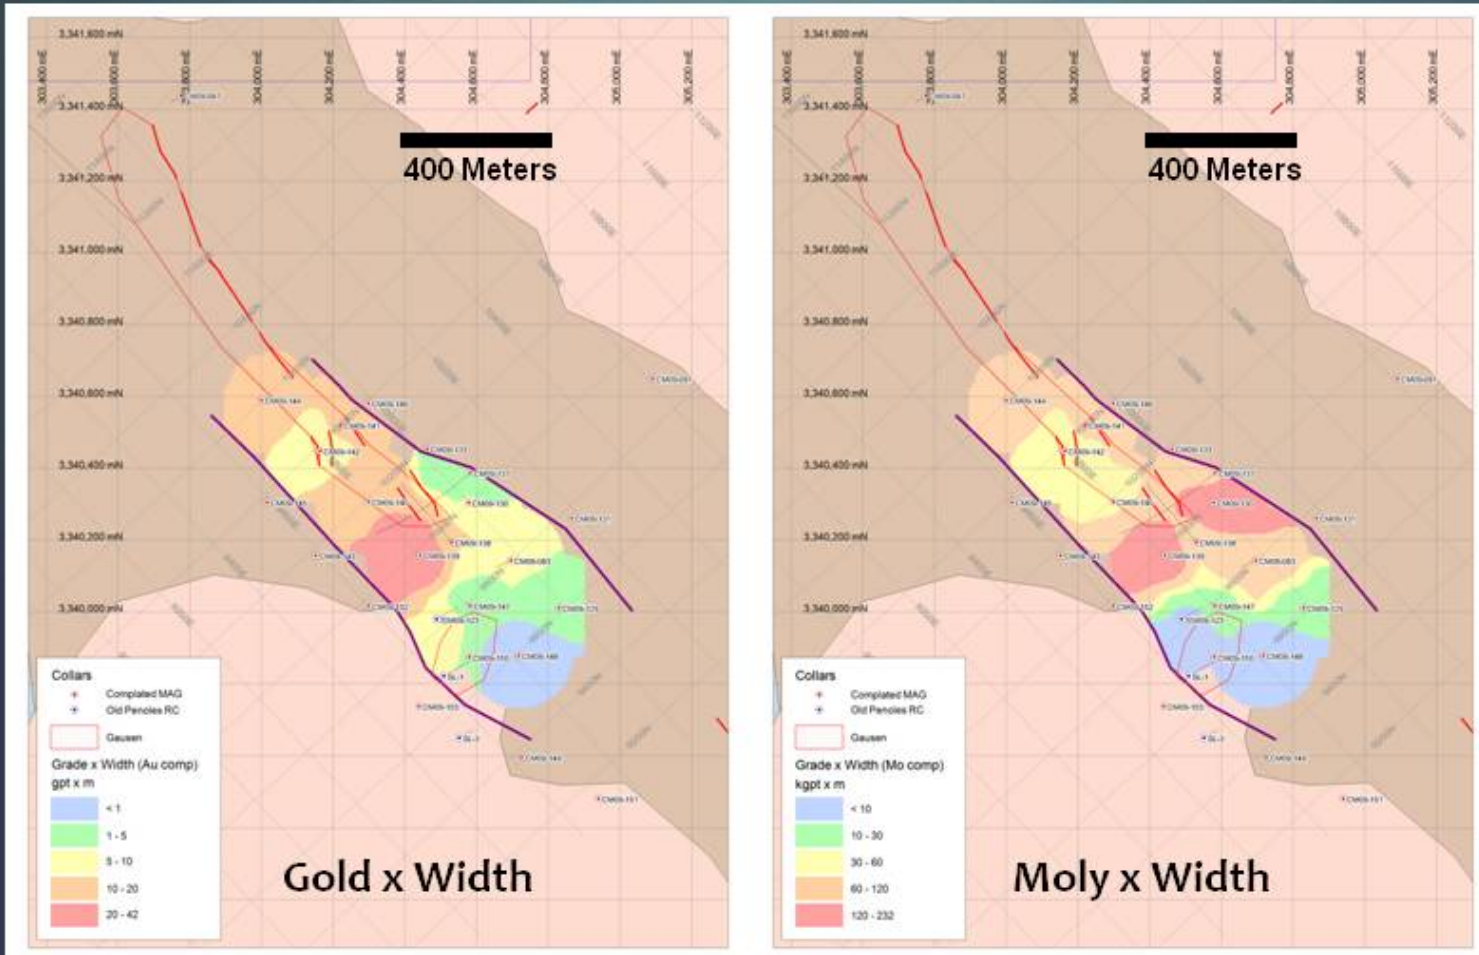

Pozo Seco – Molybdenum (Gold) Zone

Pozo Seco – Cross Section

Pozo Seco – Plan Outline of Zone

Pozo Seco South - Multi-element Target

- Legend**
- Au - Gold
 - Ag - Silver
 - Cu - Copper
 - Hg - Mercury
 - Pb - Lead
 - Zn - Zinc