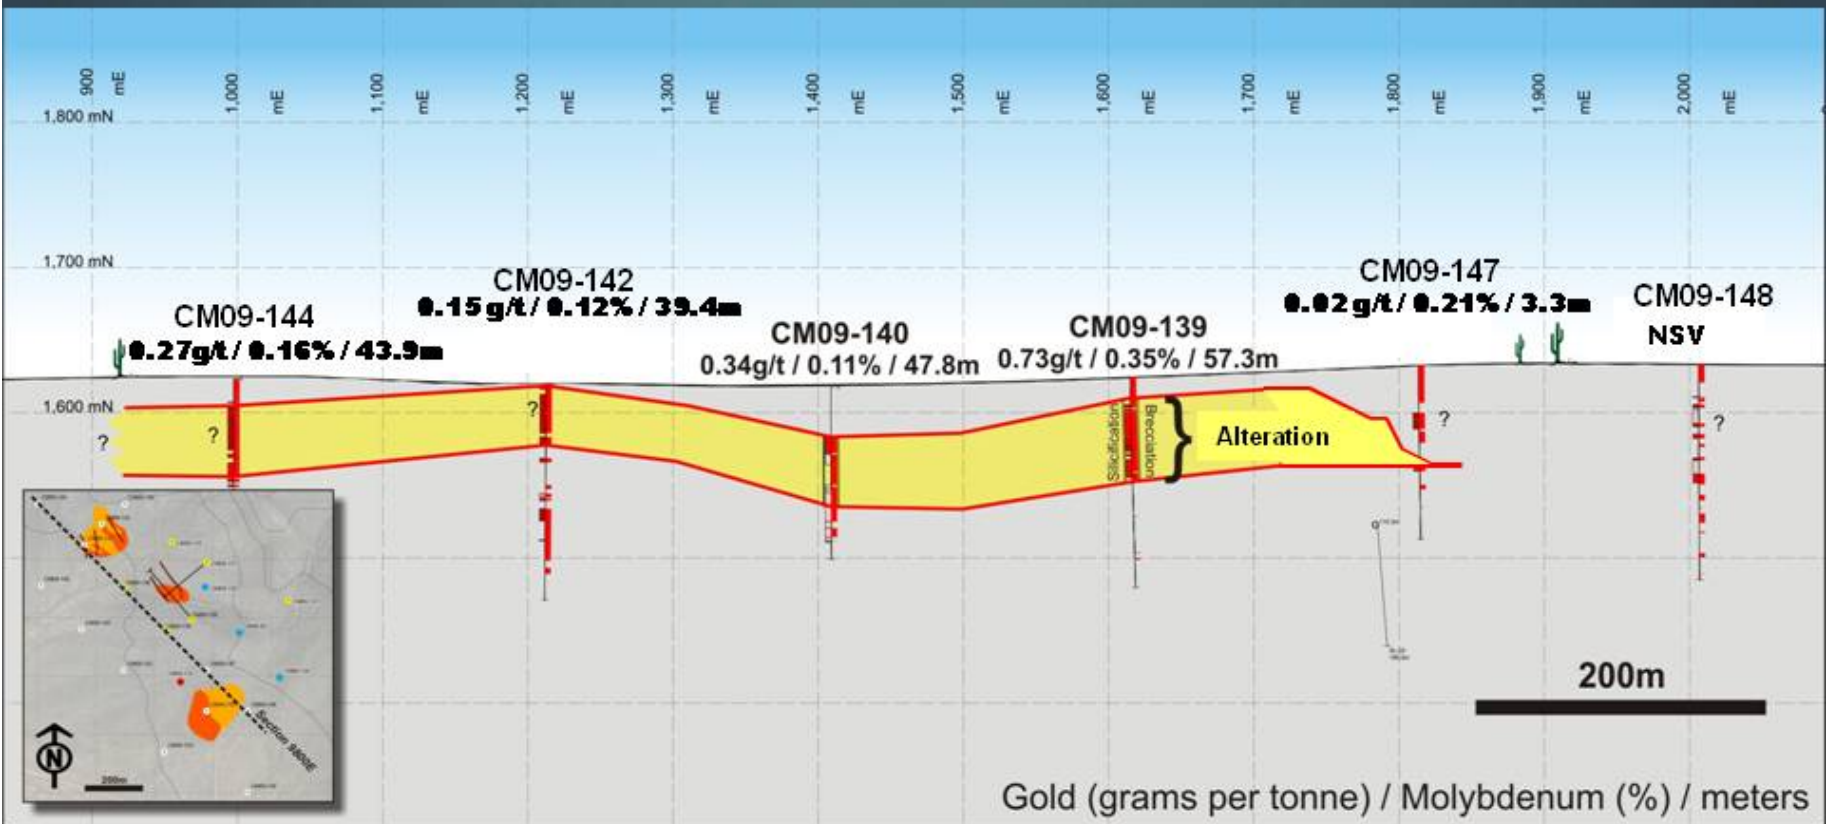

Pozo Seco – Molybdenum (Gold) Zone

Pozo Seco – Cross Section

Pozo Seco – Plan Outline of Zone

Pozo Seco South - Multi-element Target

- Legend**
- Au - Gold
 - Ag - Silver
 - Cu - Copper
 - Hg - Mercury
 - Pb - Lead
 - Zn - Zinc