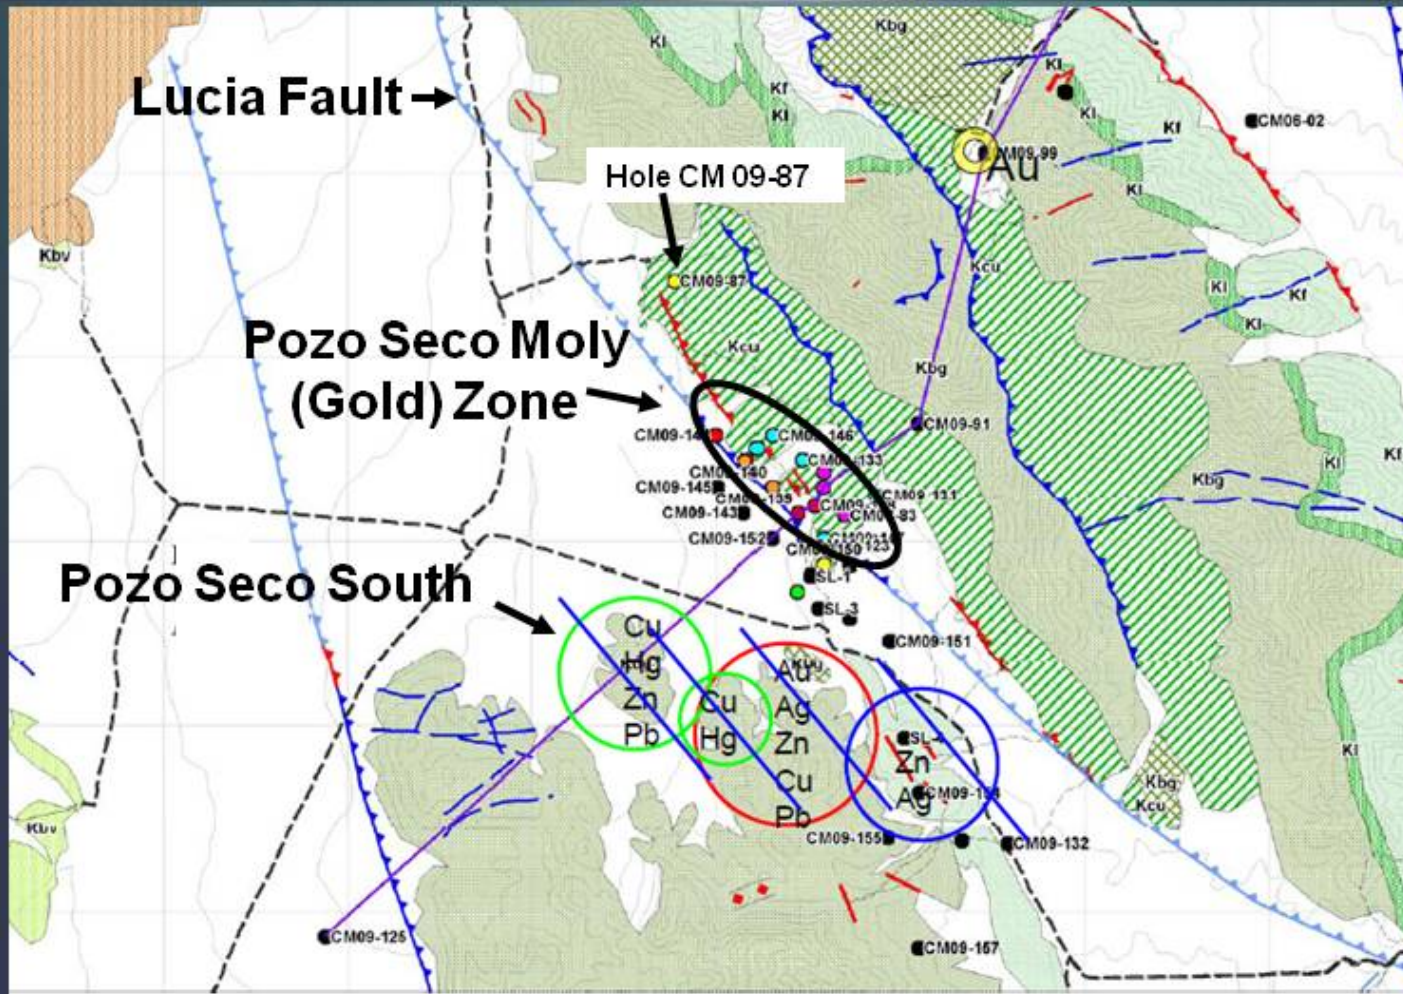

Pozo Seco – Molybdenum (Gold) Zone

Pozo Seco – Cross Section

Pozo Seco – Plan Outline of Zone

Pozo Seco South - Multi-element Target

- Legend**
- Au - Gold
 - Ag - Silver
 - Cu - Copper
 - Hg - Mercury
 - Pb - Lead
 - Zn - Zinc