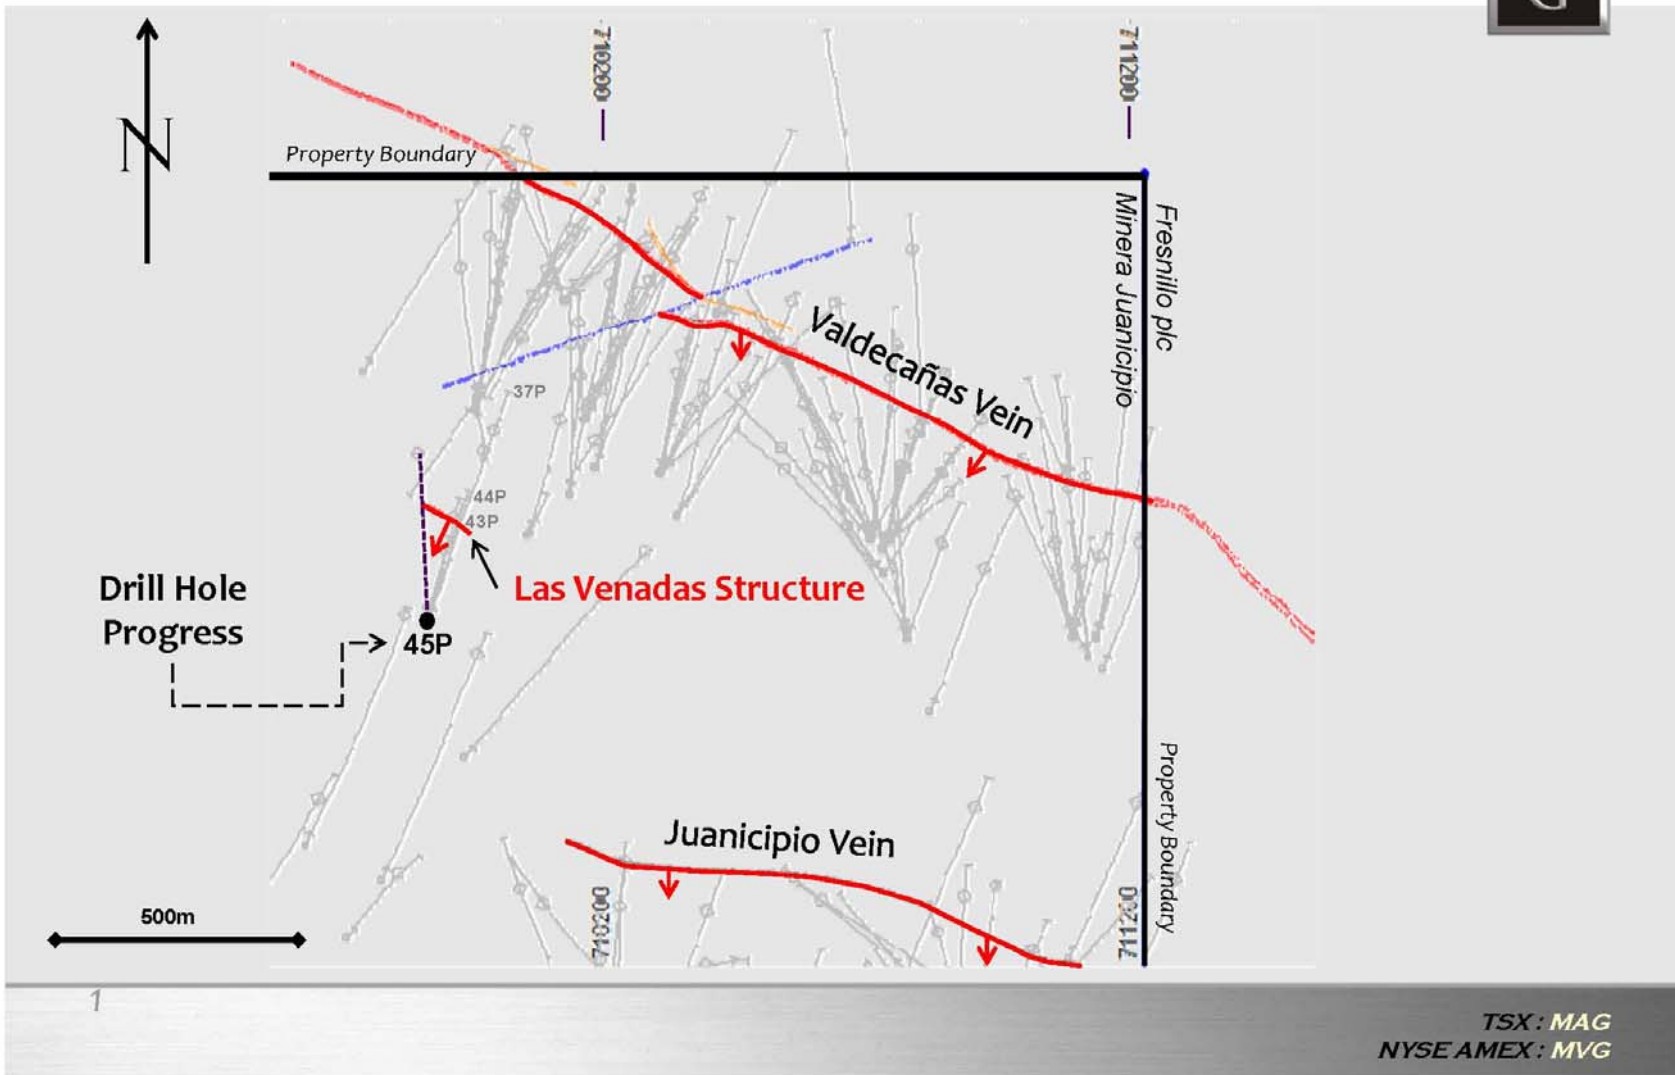

# Location and Plan - Las Venadas Structure

TSX: MAG  
NYSE AMEX: MVG

# Las Venadas Mineralized Structure –Section View

Intercept	Hole No.	True Width Meters	Silver g/t	Silver oz/t	Gold g/t	Lead %	Zn %
A	37P	2.75	490	14.3	0.94	0.00	0.02
B	43P	3.82	491	14.3	2.69	0.01	0.02
C	44P	2.65	Assays Pending				
D	42P	No Intercept Reported					