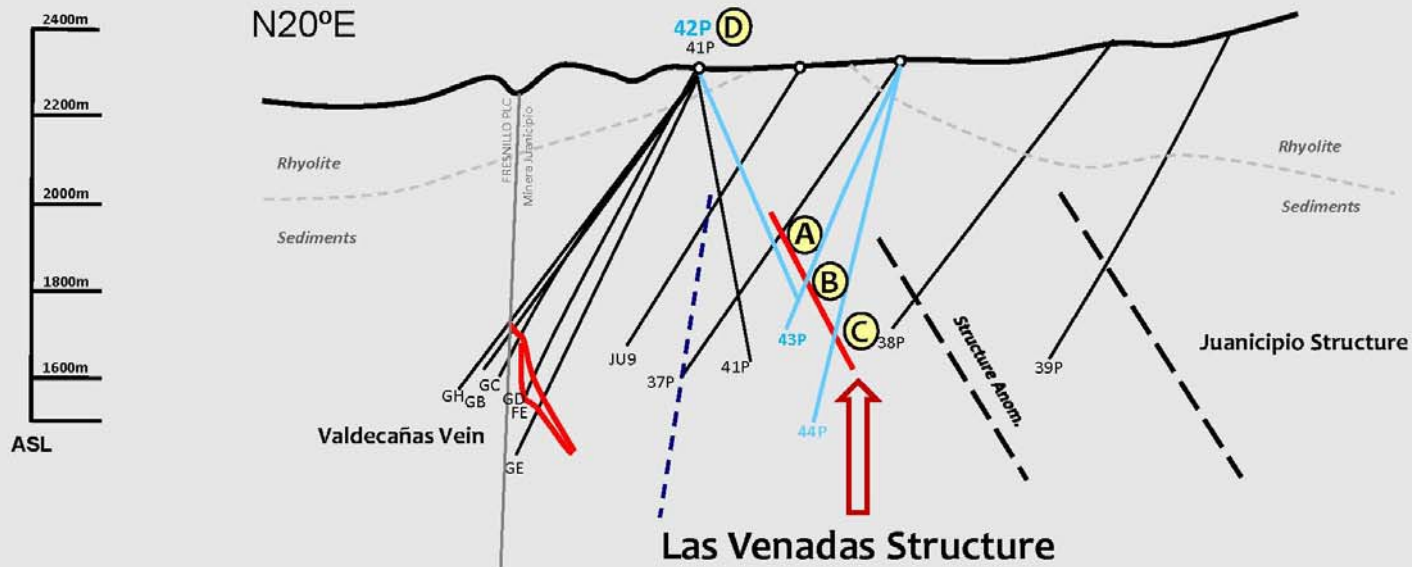

# Location and Plan - Las Venadas Structure

TSX: MAG  
NYSE AMEX: MVG

# Las Venadas Mineralized Structure –Section View

Intercept	Hole No.	True Width Meters	Silver g/t	Silver oz/t	Gold g/t	Lead %	Zn %
A	37P	2.75	490	14.3	0.94	0.00	0.02
B	43P	3.82	491	14.3	2.69	0.01	0.02
C	44P	2.65	Assays Pending				
D	42P	No Intercept Reported					