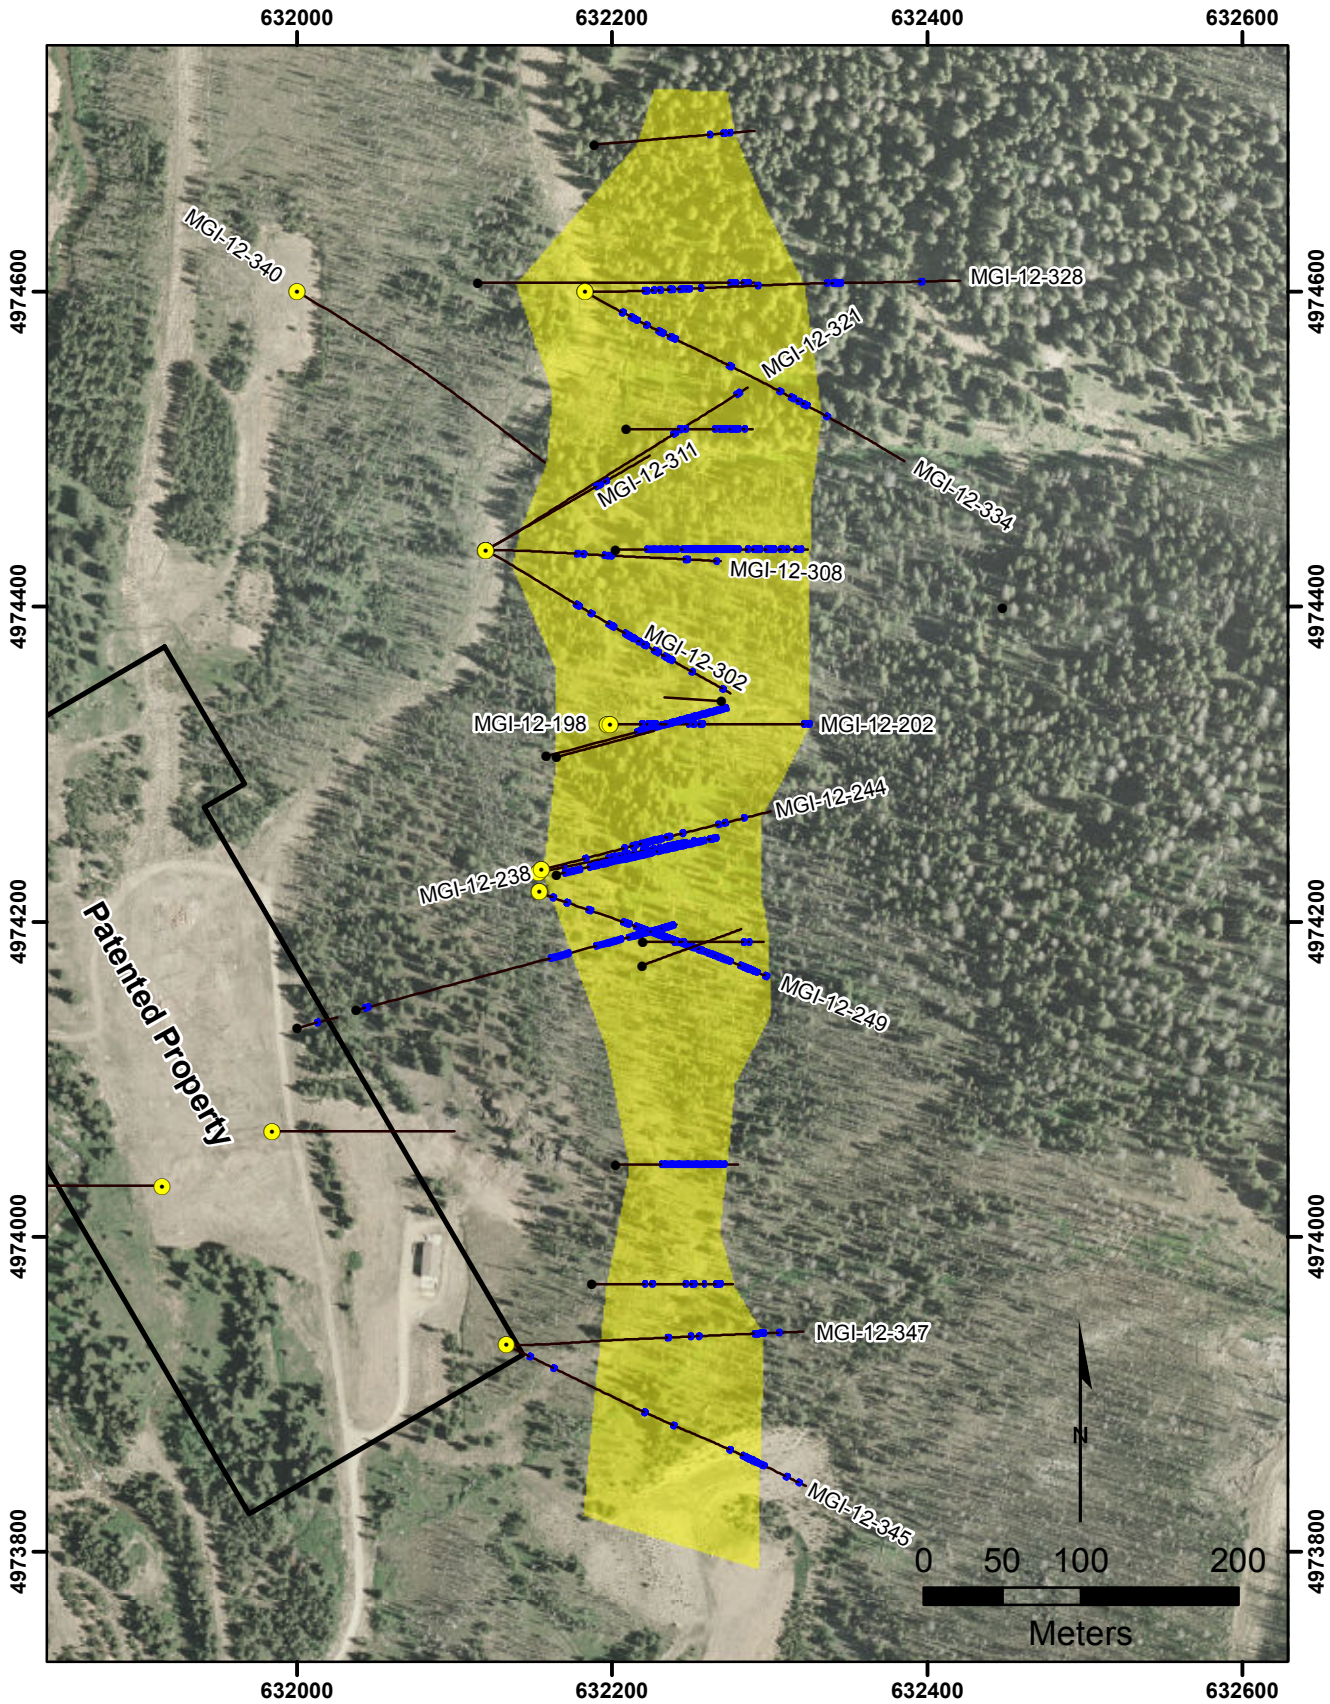

Legend

- Area of positive 2012 drill results
- MGI DDHs
- Pre-Midas DDHs
- Drill Hole Trace
- >0.3 g/t Au

**Golden Meadows Project
Scout Prospect
Drill Hole Location Map**
January 14, 2013

Legend

- Area of positive 2012 drill results
- MGI DDHs
- Pre-Midas DDHs
- >0.05% Sb
- Drill Hole Trace

**Golden Meadows Project
Scout Prospect
Drill Hole Location Map
January 14, 2013**

Golden Meadows Project Scout Prospect

Long Section Looking West
225' corridor