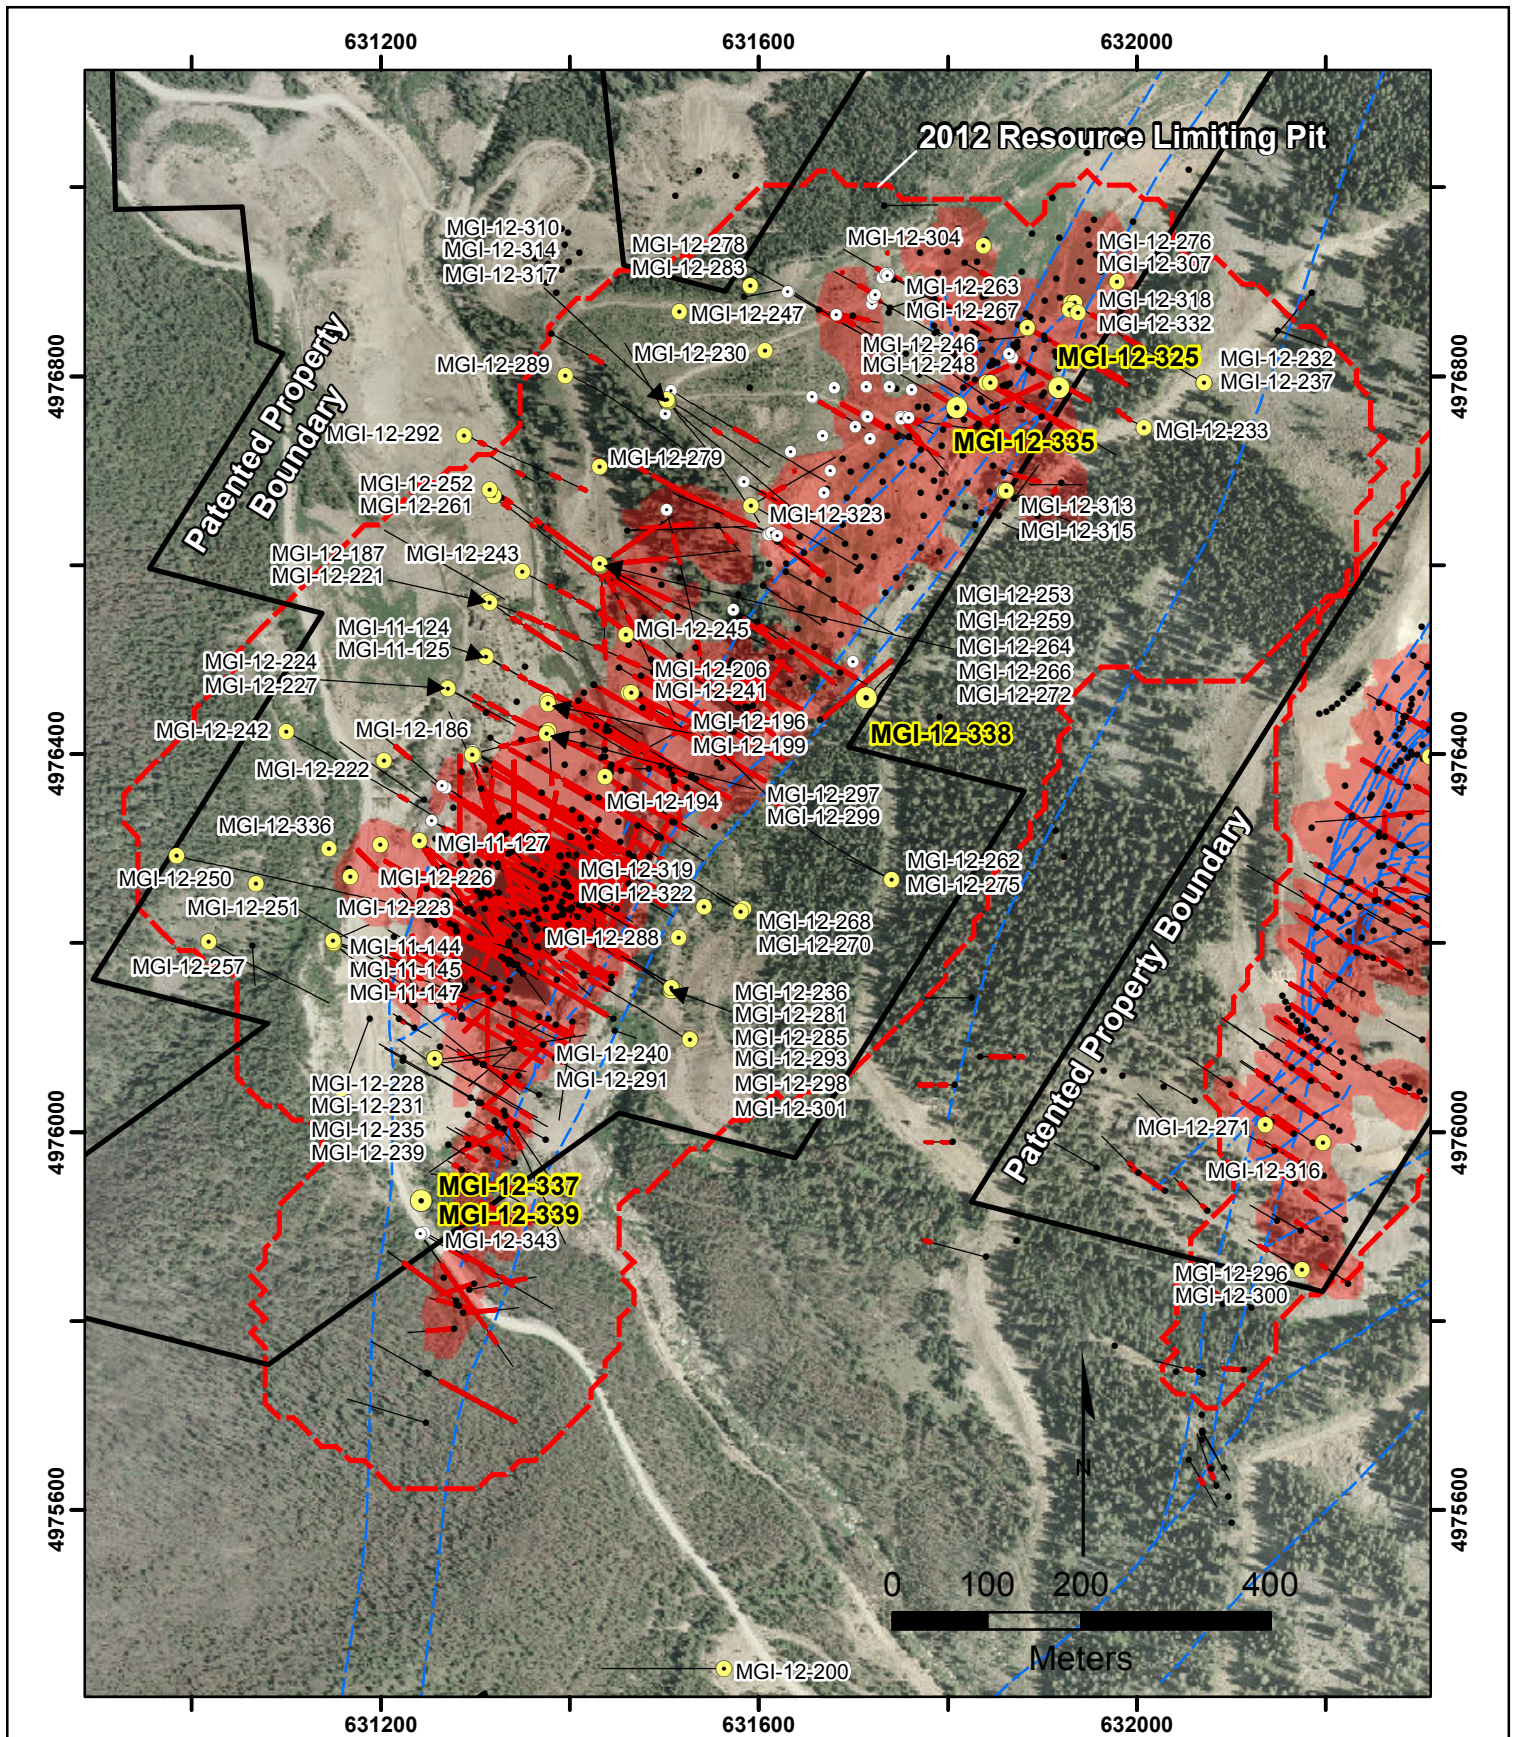

**Legend**

- 2012 MGI DDHs
- 2011 MGI DDHs
- 2009-2010 MGI DDHs
- Pre-Midas DDHs
- Hangar Flats >0.65 g/t
- HF Resource Pit 2012
- Drill Hole Trace
- Mineralized Interval

**Golden Meadows Project  
Hangar Flats Prospect  
Drill Hole Location Map  
December 17, 2012**

**Legend**

- 2012 MGI DDHs
- 2011 MGI DDHs
- Historic DDHs
- ▭ 2012 YP & WE Pits
- ▭ Yellow Pine >0.65 g/t
- Drill Hole Trace
- Mineralized Interval

**Golden Meadows Project  
Yellow Pine Prospect  
Drill Hole Location Map**