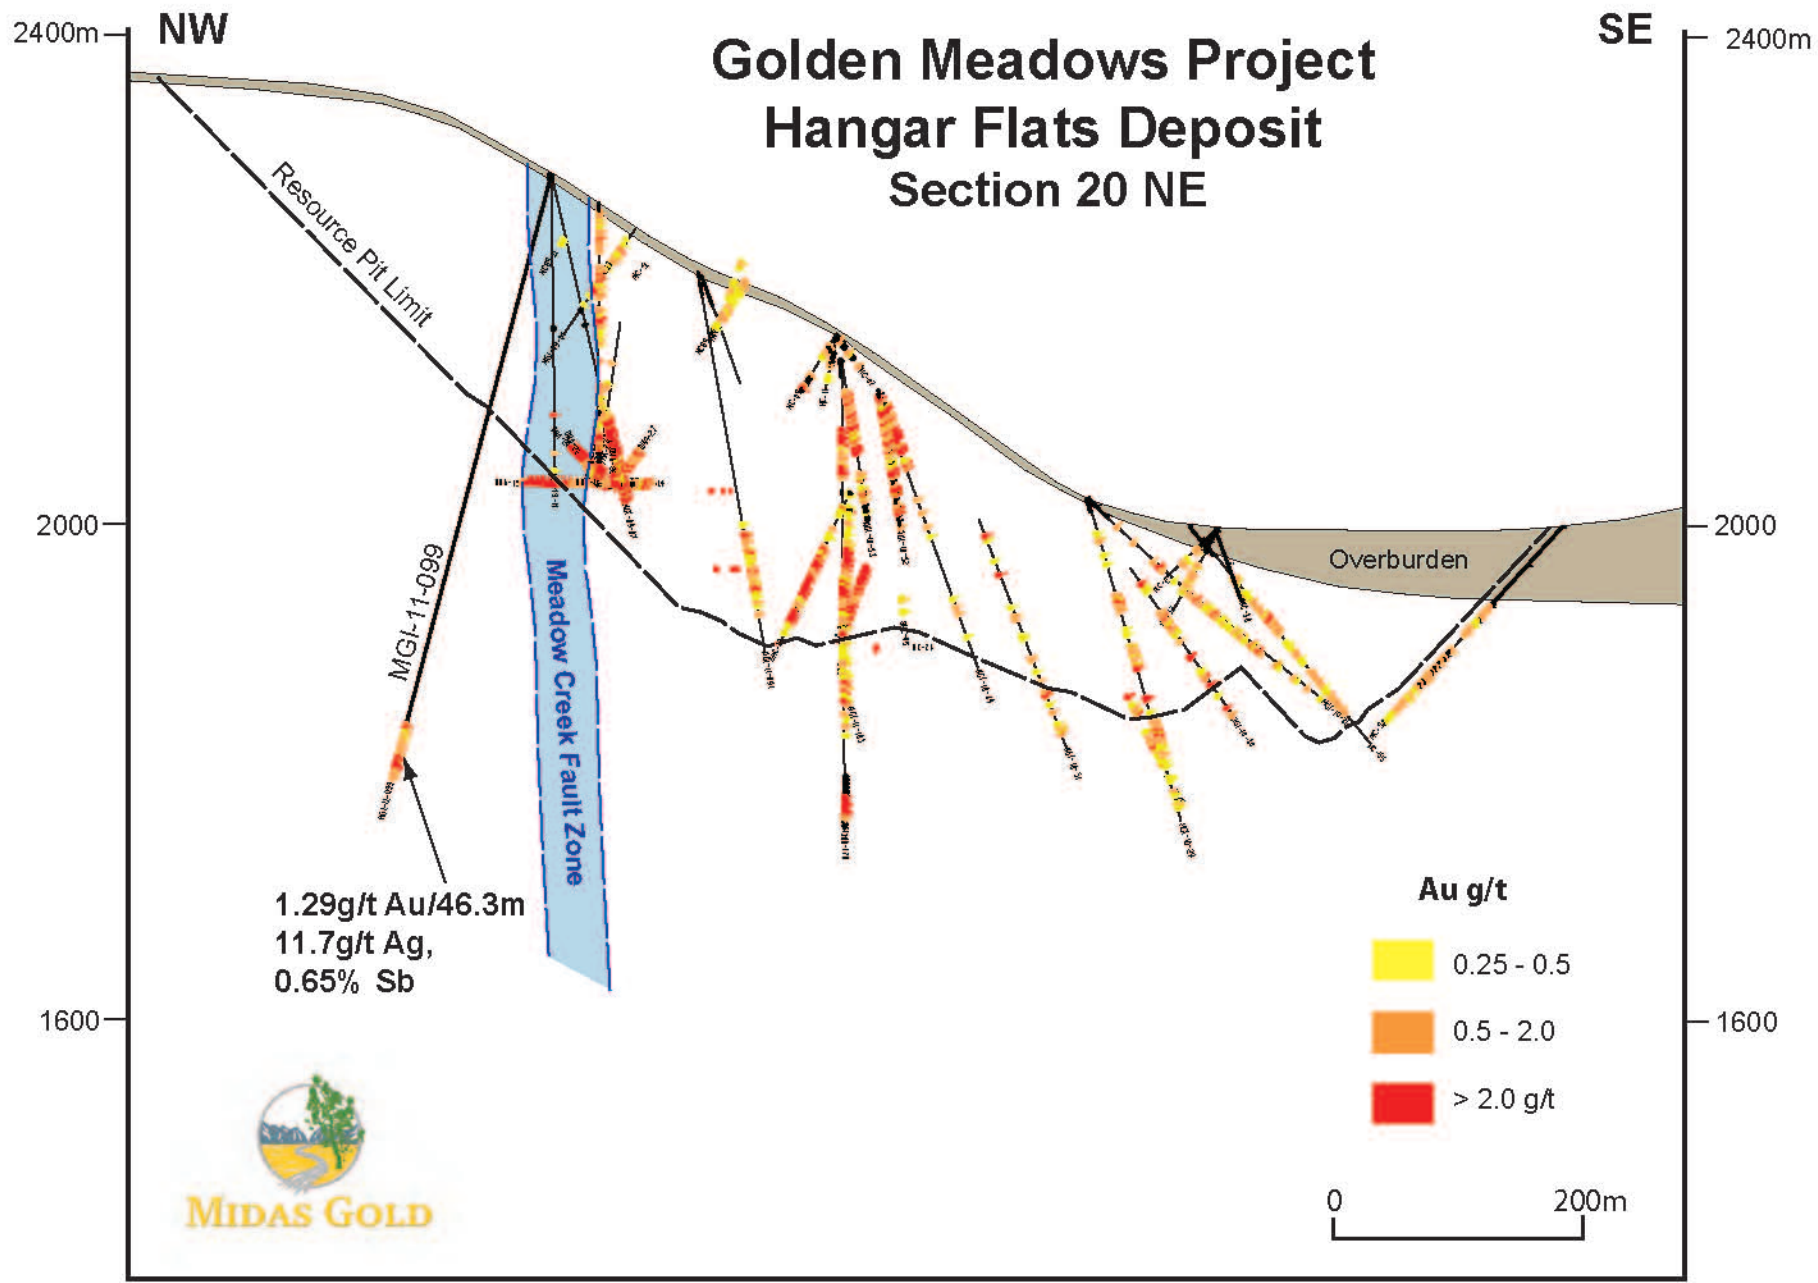

- 2011 MGI DDHs
- Proposed DDHs 10/11
- Historic DDHs
- Yellow Pine >0.65 g/t

**Golden Meadows Project**  
**Yellow Pine Prospect**  
**Drill Hole Location Map**  
 December 09, 2011

# Golden Meadows Project Hangar Flats Deposit Section 20 NE

- 2011 MGI DDHs
- 2011 Proposed DDHs
- Historic DDHs
- Hangar Flats >0.65 g/t

**Golden Meadows Project  
Hangar Flats Prospect  
Drill Hole Location Map  
December 09, 2011**

# Golden Meadows Project Yellow Pine Deposit Section 52 NE