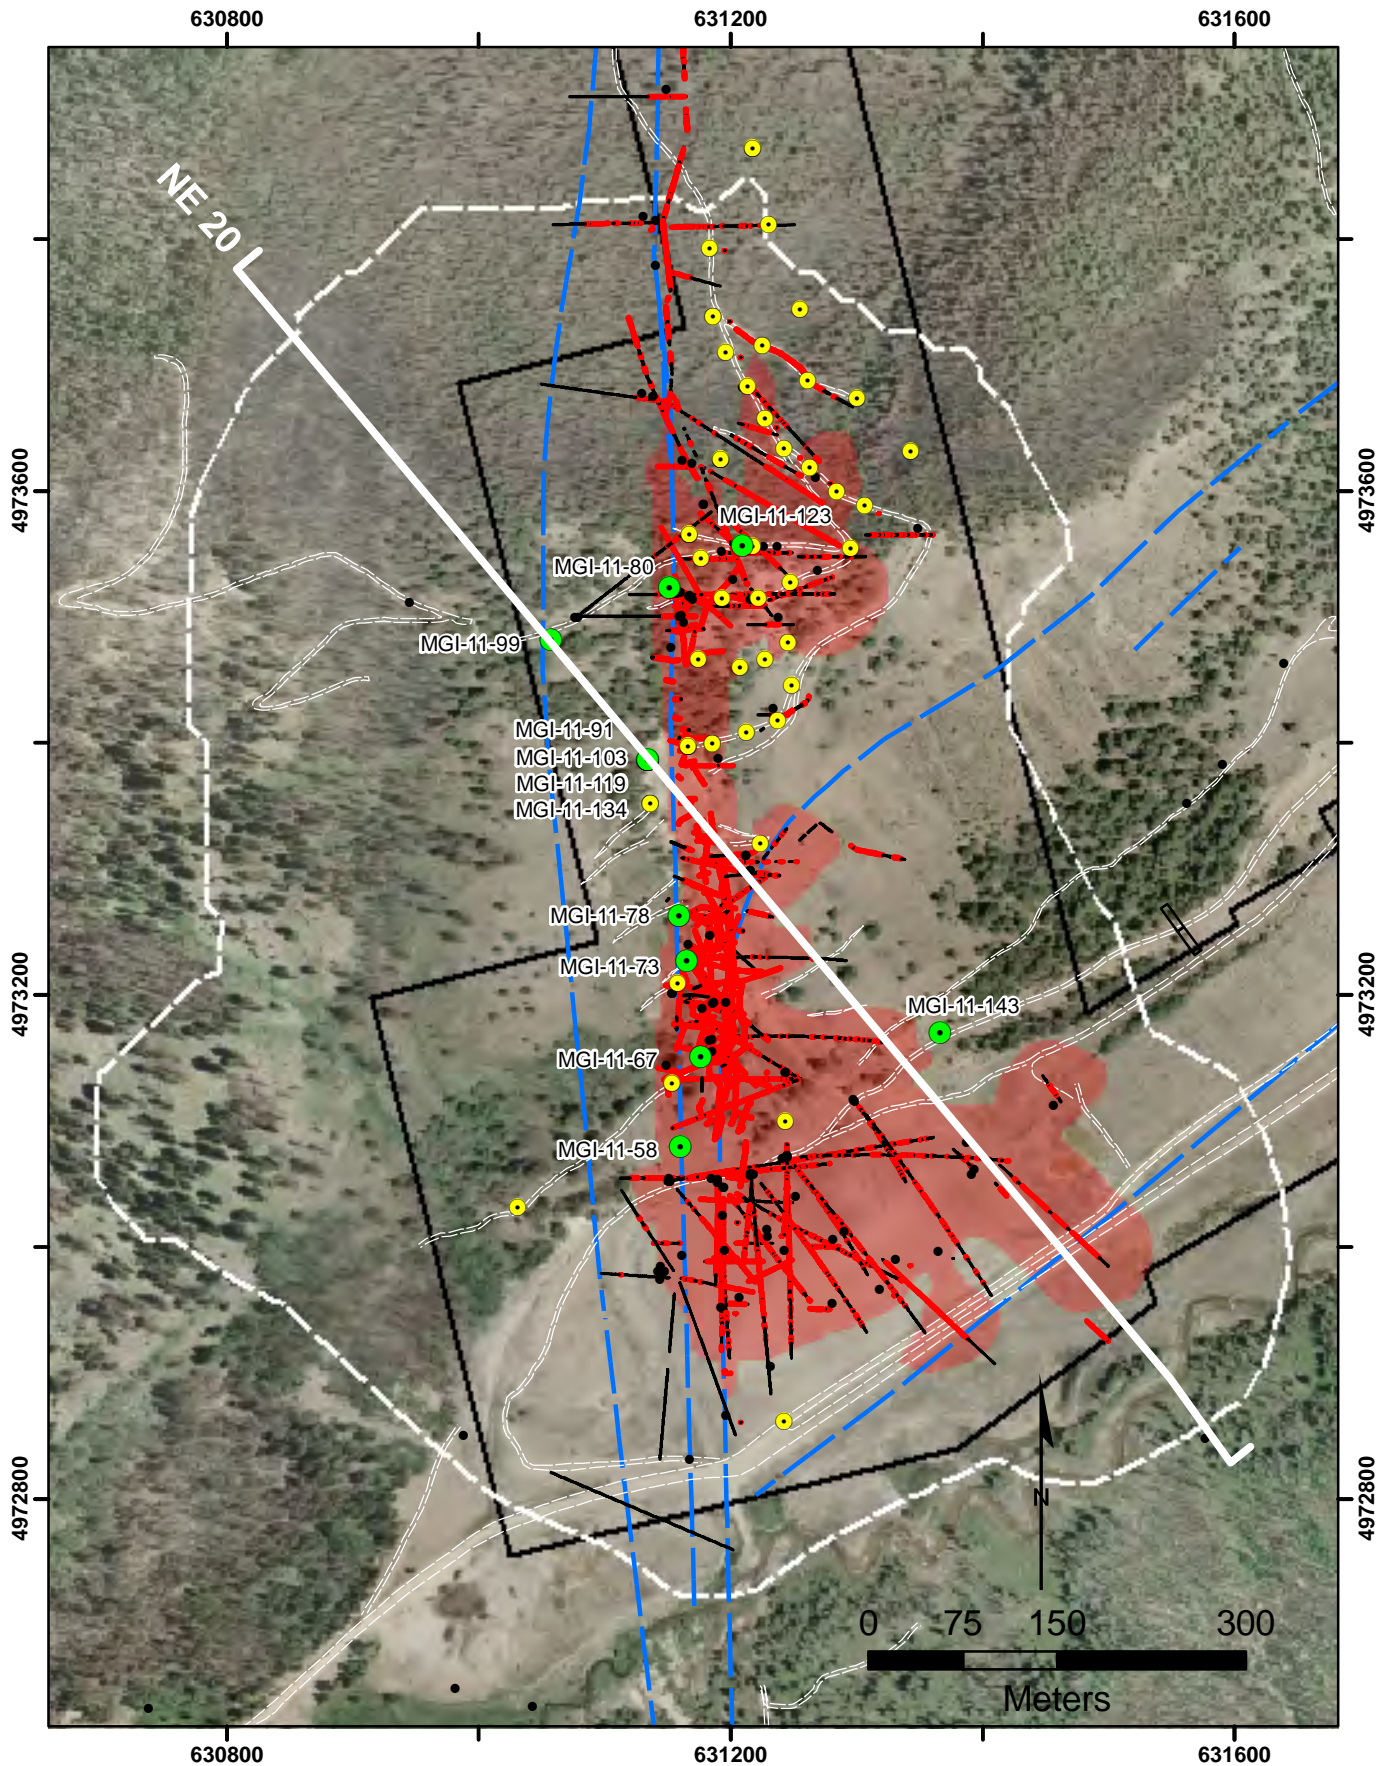

- 2011 MGI DDHs
- Proposed DDHs 10/11
- Historic DDHs
- Yellow Pine >0.65 g/t

**Golden Meadows Project**  
**Yellow Pine Prospect**  
**Drill Hole Location Map**  
 December 09, 2011

# Golden Meadows Project Hangar Flats Deposit Section 20 NE

- 2011 MGI DDHs
- 2011 Proposed DDHs
- Historic DDHs
- Hangar Flats >0.65 g/t

**Golden Meadows Project  
Hangar Flats Prospect  
Drill Hole Location Map  
December 09, 2011**

# Golden Meadows Project Yellow Pine Deposit Section 52 NE