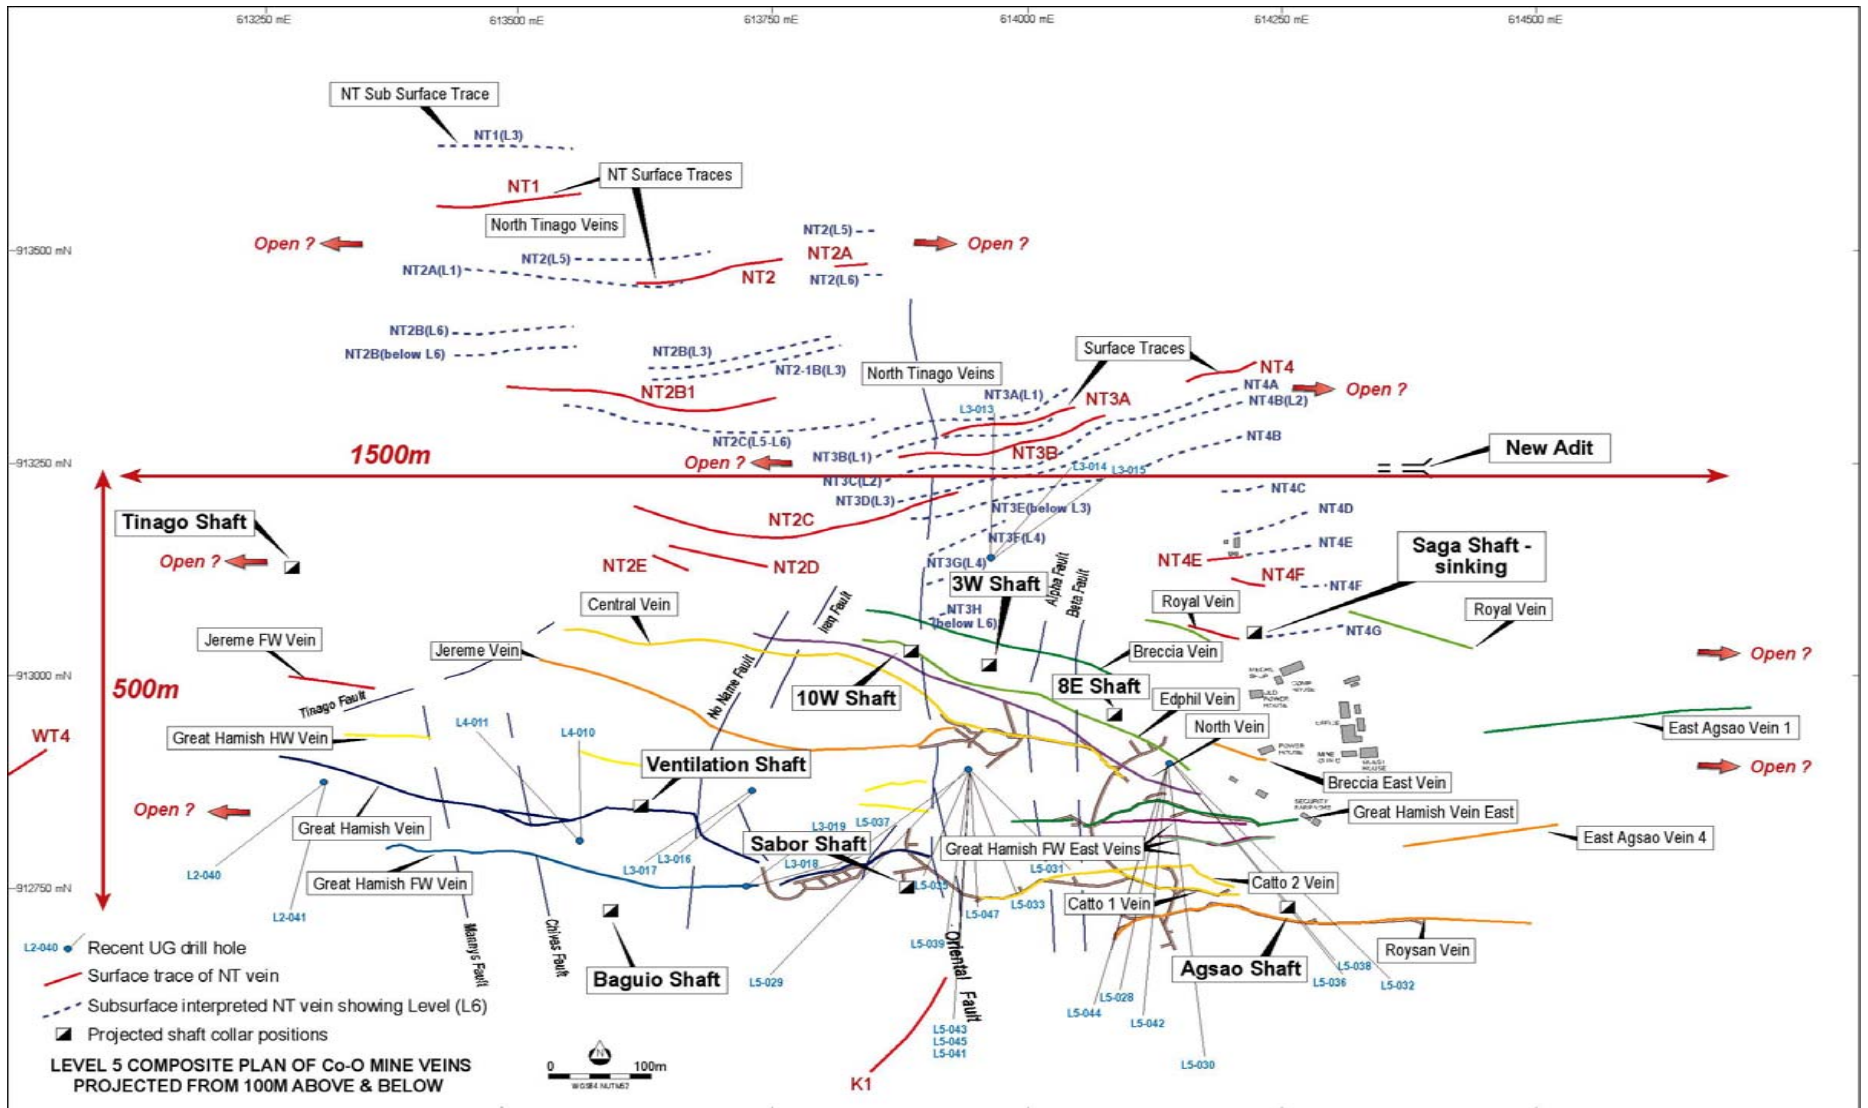

Figure 1. Map of the Co-O Mine showing the locations of drill holes MD300 to MD305, and EXP 054 to 065.

Figure 2. Map of the Co-O Mine showing the location of the underground drill holes.