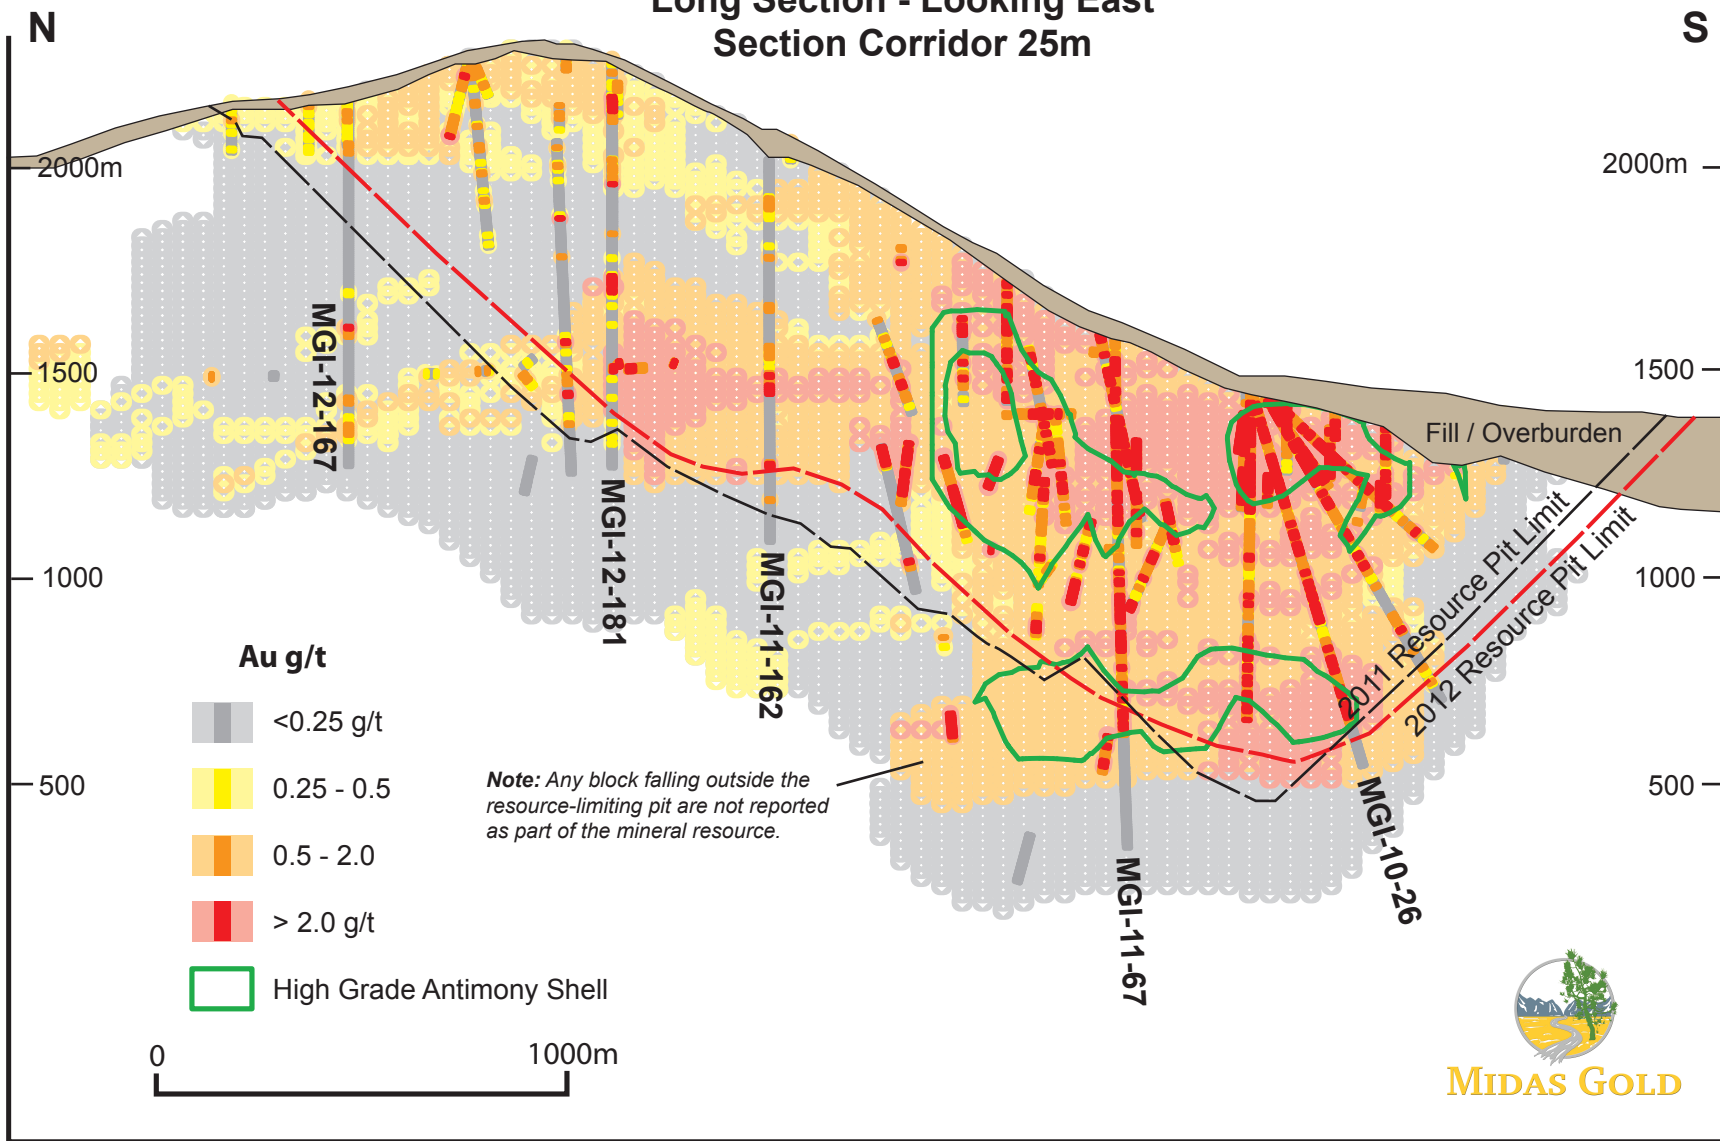

Golden Meadows Project Hangar Flats Deposit

Long Section - Looking East
Section Corridor 25m

MIDAS GOLD