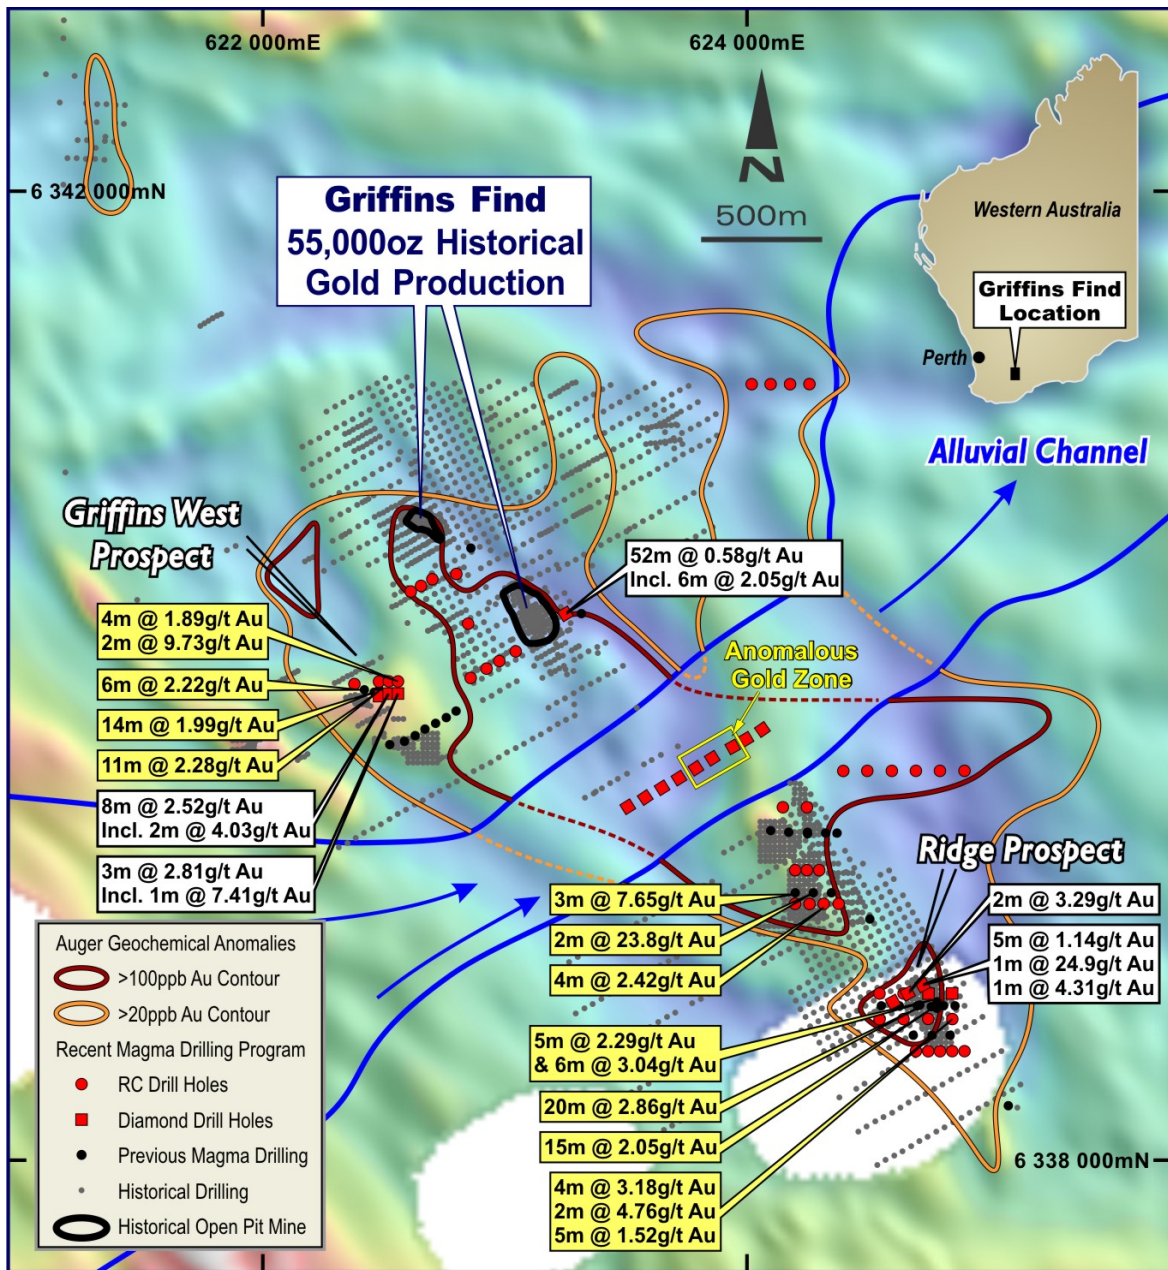

Figure 1. Lake Grace Gold Project

Figure 2. Drilling results at the Griffins Find gold project.

(Drill intersections reported here are shown in the white boxes, those reported in previous announcements are shown in the yellow boxes).

Figure 3. Long-section through Griffins Find Open Pit
(drill-holes projected onto the section)