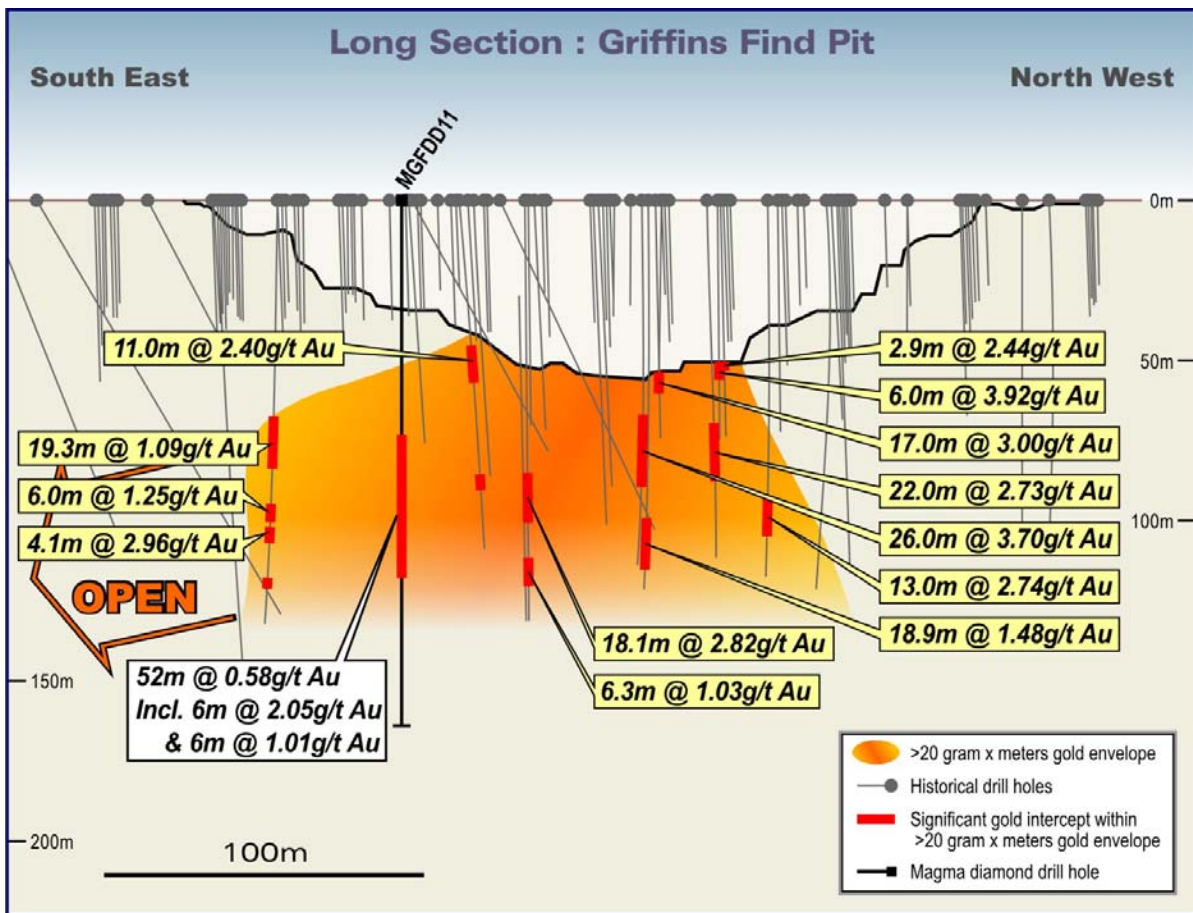

Figure 1. Lake Grace Gold Project

Figure 2. Drilling results at the Griffins Find gold project.

(Drill intersections reported here are shown in the white boxes, those reported in previous announcements are shown in the yellow boxes).

Figure 3. Long-section through Griffins Find Open Pit
(drill-holes projected onto the section)