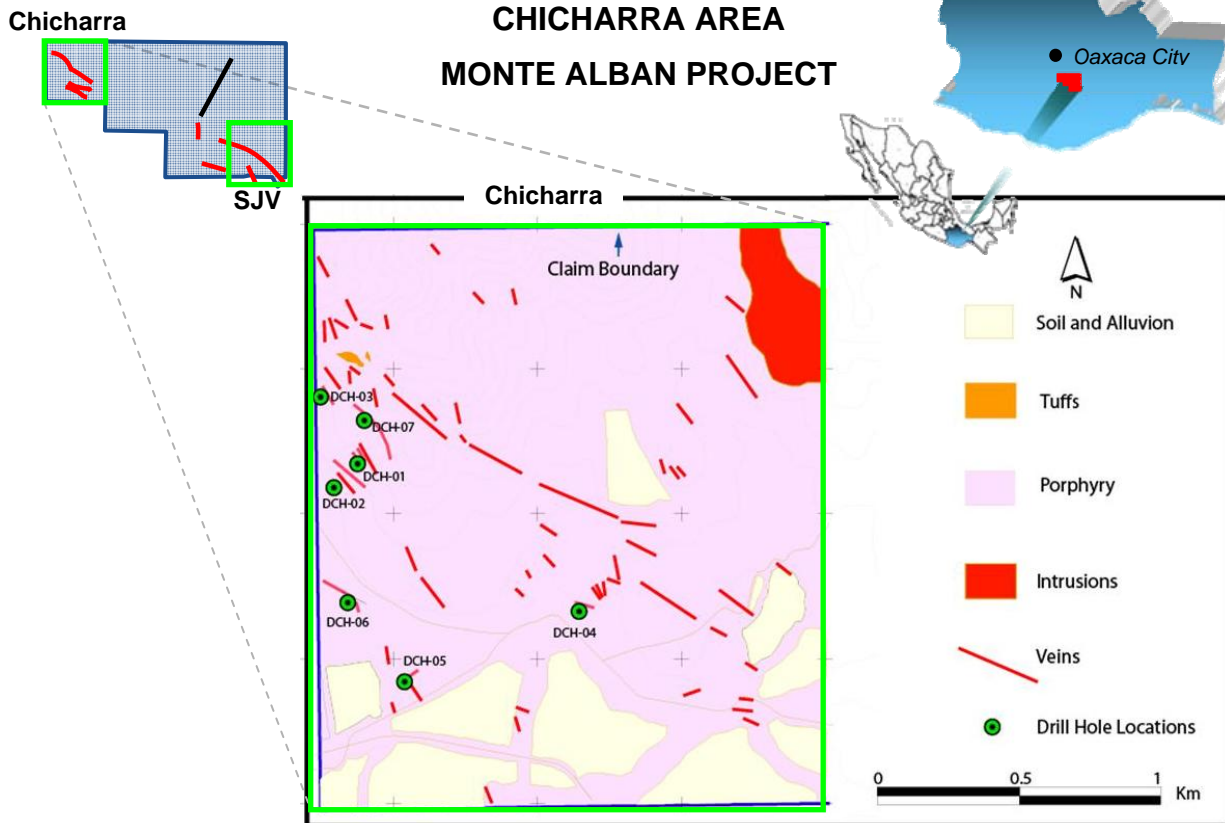

AUREA MINING INC.

Figure 1: The Taviche Mining District, Oaxaca State, Mexico.
Property location map and area players.
I.N.E.G.I. Orthophoto composite base map

HEADQUARTERS
2000 - 1066 West Hastings Street
Vancouver, BC
V6E 3X2, Canada
T (+1) 604-806-6110
F (+1) 604-806-6112

DRILL HOLE LOCATION MAP CHICHARRA AREA MONTE ALBAN PROJECT

Fig 2: Chicharra area, drill hole location and geology maps. Monte Alban property, Oaxaca, Mexico.

HEADQUARTERS
2000 - 1066 West Hastings Street
Vancouver, BC
V6E 3X2, Canada
T (+1) 604-806-6110
F (+1) 604-806-6112