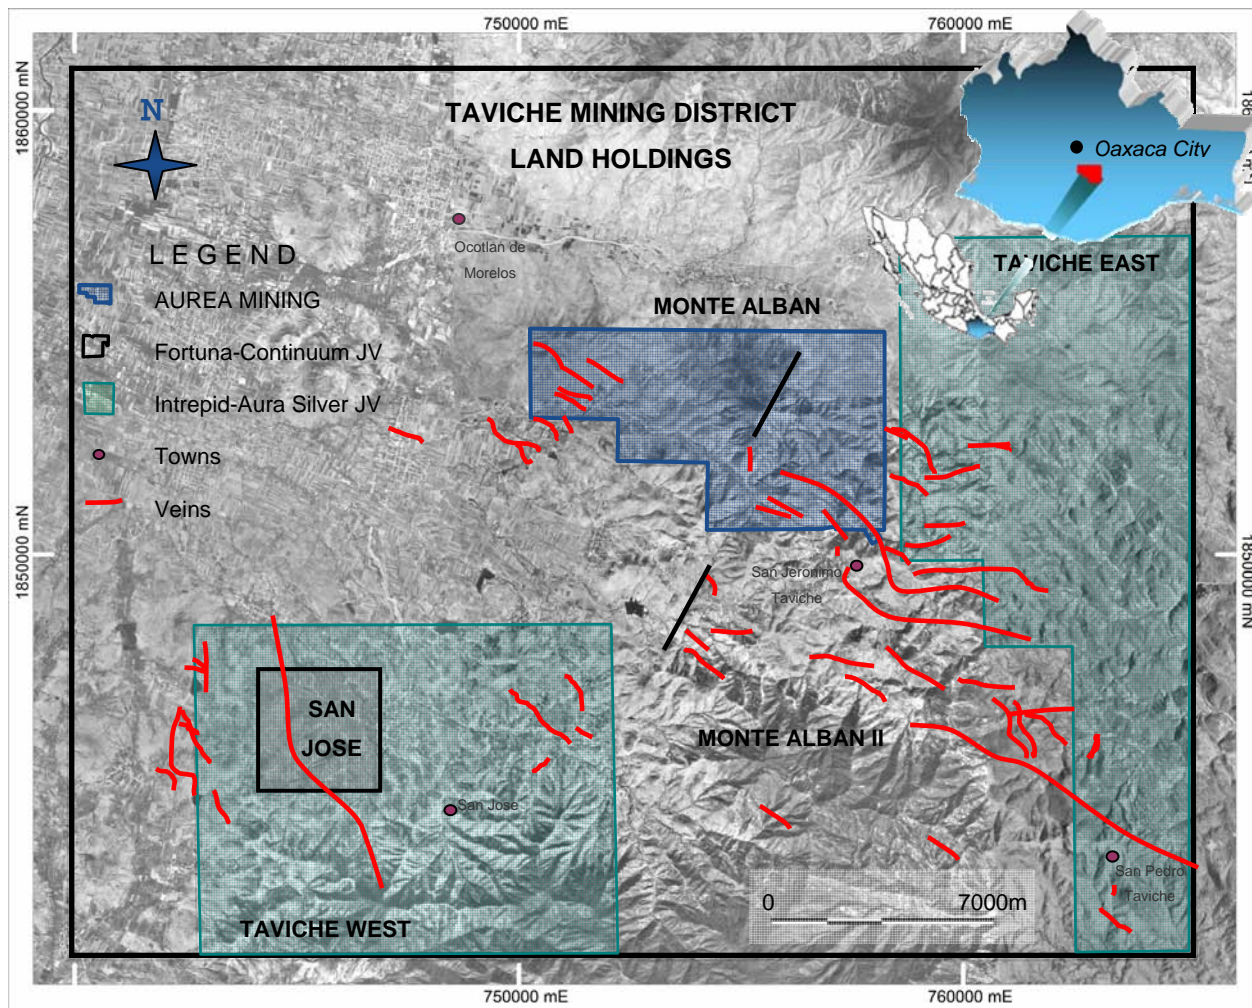

AUREA MINING INC.

Figure 1: The Taviche Mining District, Oaxaca State, Mexico.
Property location map and area players.
I.N.E.G.I. Orthophoto composite base map

HEADQUARTERS
2000 - 1066 West Hastings Street
Vancouver, BC
V6E 3X2, Canada
T (+1) 604-806-6110
F (+1) 604-806-6112

www.aureamining.com

OPERATIONS
Bosques de Duraznos # 69 P.P
Bosques de las Lomas
C.P. 11700 Mexico D.F., Mexico
T1 (+1) 604-484-8386 VoIP
T2 (+52) (55) 5251-8957
F (+52) (55) 5245-7491

AUREA MINING INC.

DRILL HOLE LOCATION MAP CHICHARRA AREA MONTE ALBAN PROJECT

Fig 2: Chicharra area, drill hole location and geology maps. Monte Alban property, Oaxaca, Mexico.

HEADQUARTERS
2000 - 1066 West Hastings Street
Vancouver, BC
V6E 3X2, Canada
T (+1) 604-806-6110
F (+1) 604-806-6112