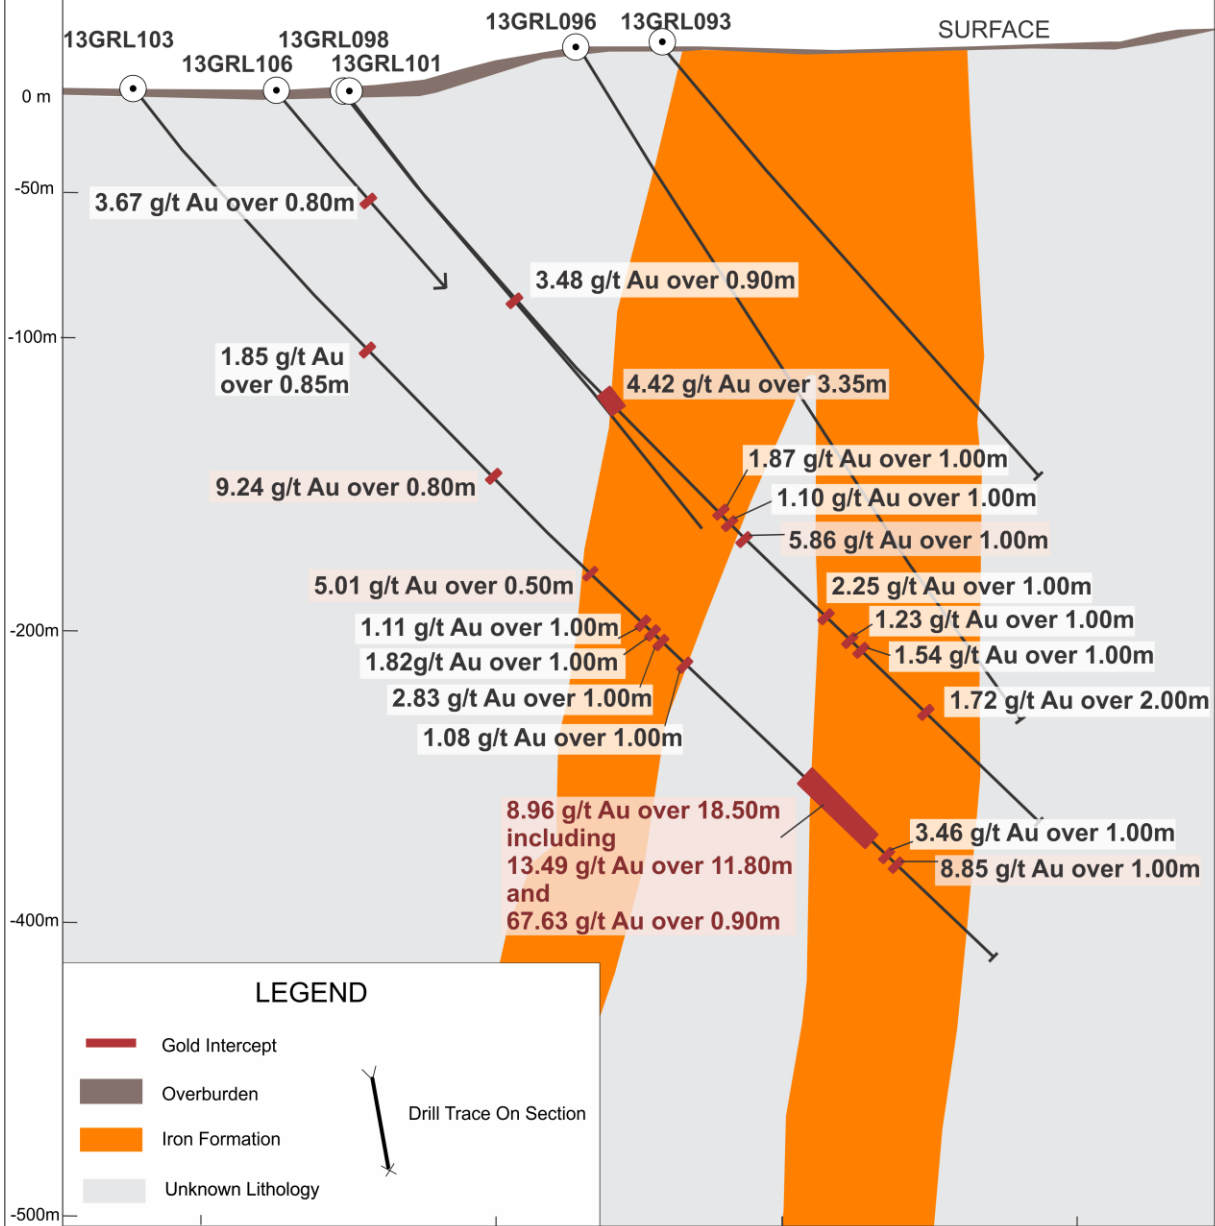

George - Locale 2 DDH Cross-Section 3860N

Looking WNW

Locale 2 - Hinge DDH Cross-Section 4460N

Looking WNW