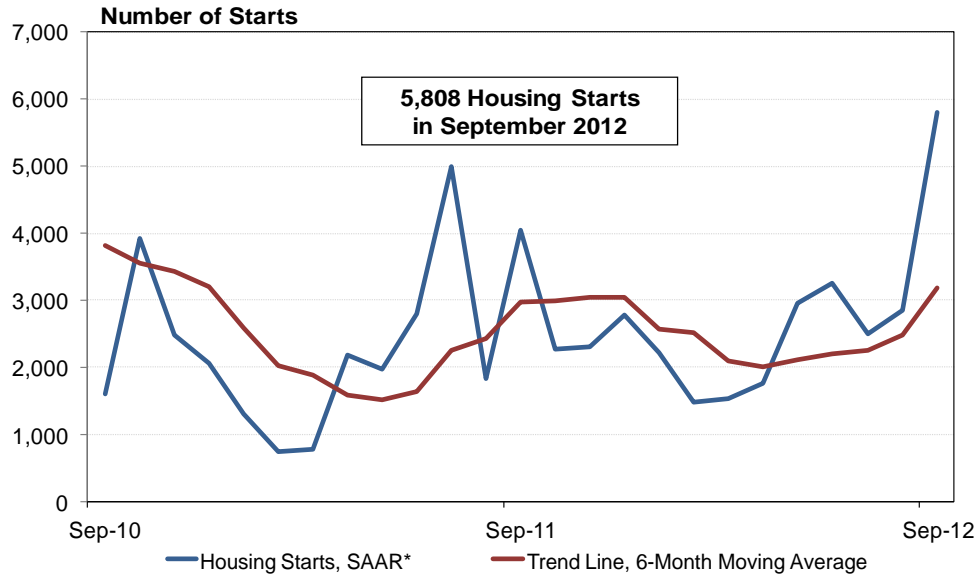

New Brunswick Housing Starts – Urban Areas

*SAAR: Seasonally Adjusted Annual Rate