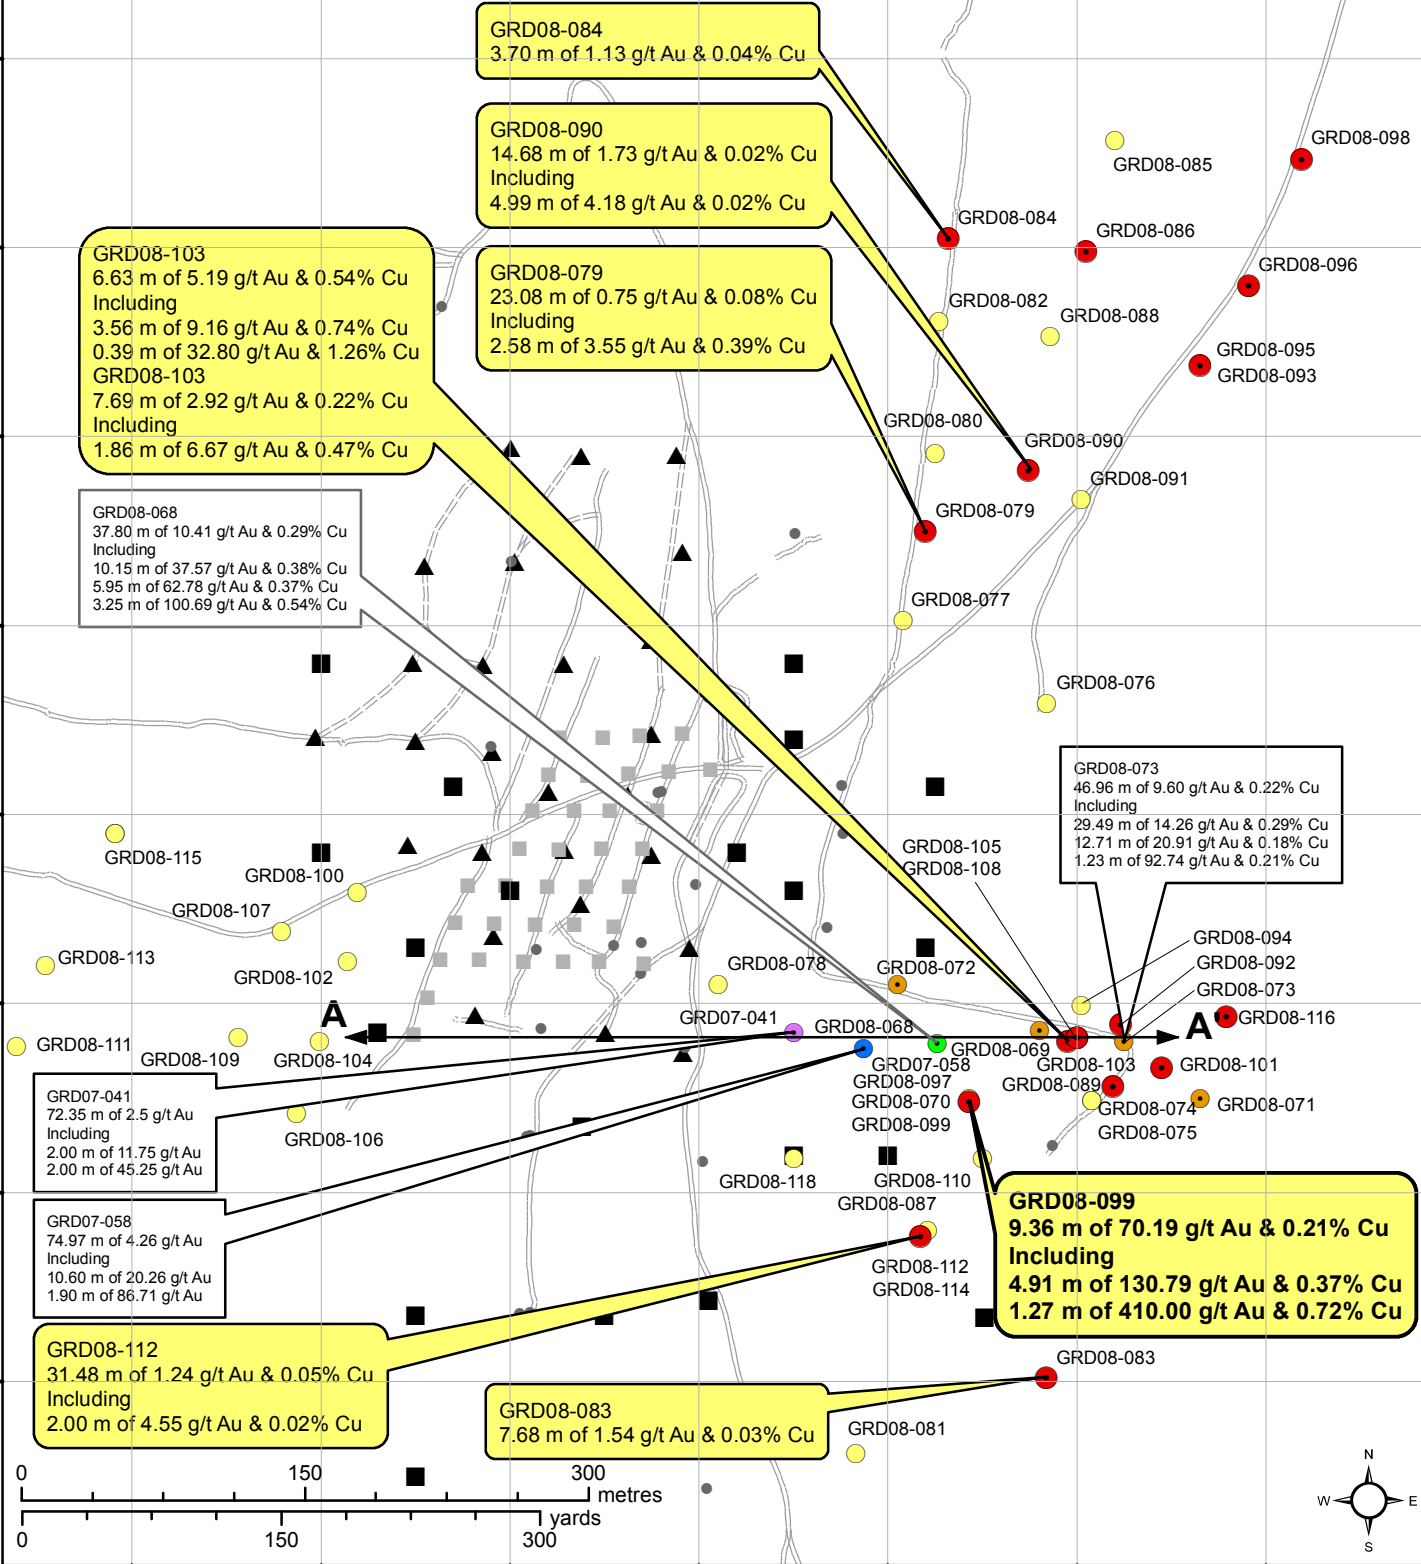

379100 379200 379300 379400 379500 379600 379700

6914500
6914400
6914300
6914200
6914100
6914000
6913900
6913800
6913700
6913600

Drill Hole Plan Map Nucleus Zone January 14, 2009

- Drillholes in this Release
- Drillholes in July 29, 2008 Release
- Drillhole in June 9, 2008 Release
- Drillhole in Dec 6, 2007 Release
- Drillhole in July 19, 2007 Release
- Results Pending
- 2007 Drillholes
- ▲ 2006 Drillholes
- 1988 Percussion Grid
- Pre-2006 Diamond Drillholes
- Roads

379100 379200 379300 379400 379500 379600 379700