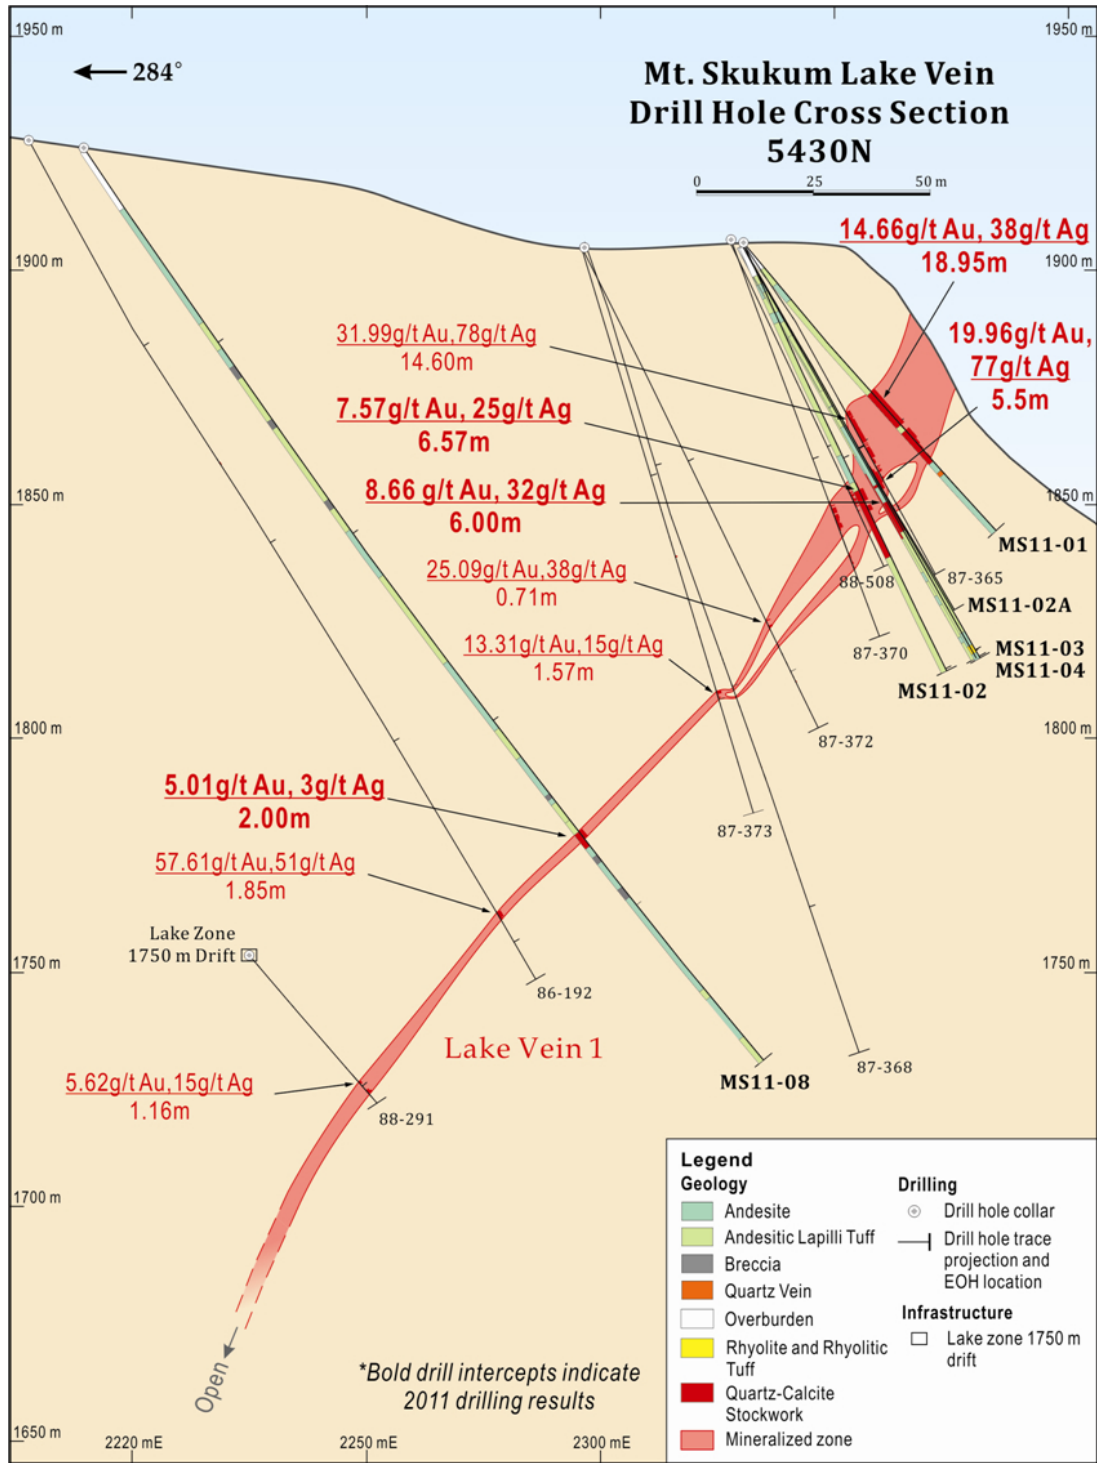

Schematic 1 – Overview of Mt. Skukum Lake Zone Geology

Schematic 2 – Section of Mt. Skukum Lake Zone Deposit, illustrating intercepts

Schematic 3 – Additional Section of Mt. Skukum Lake Zone Geologic interpretations